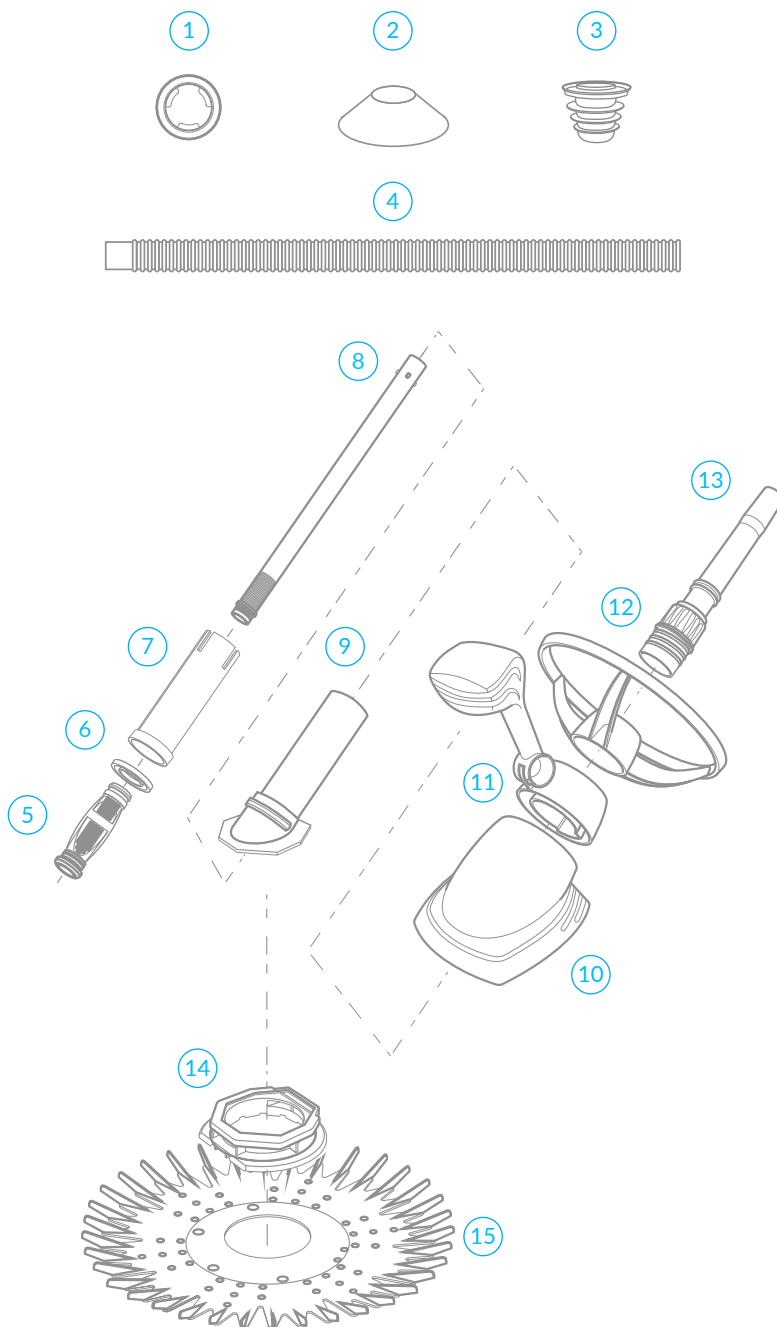

# SPLASHER

Automatic pool cleaner.

Diaphragm Style Cleaner.

Requires less suction creating less wear and tear on the cleaner and the pump.

Swiveling float arm (up and down and side to side) for a more varied cleaning pattern · Deflector wheel: Used to steer the cleaner away from steps and other obstacles · UV stabilized hose and UV protected body · Easy out jogger for exceptional manoeuvrability · Diaphragm is the only moving part and is easy to replace · Adjustable flow control valve to control speed of cleaner · Hose wight provides balance to the cleaner as it manoeuvres around the pool · Colour: Blue/Silver.

## Spare Parts

1. Hose weight
2. Easy out jogger
3. Universal adapter
4. 1m. Unifit hose
5. Diaphragm round
6. Inlet plate
7. Cartridge
8. Inner tube
9. Main body
10. Shroud
11. Float set
12. Deflector wheel
13. Outer tube
14. Flexi foot
15. Finned disc