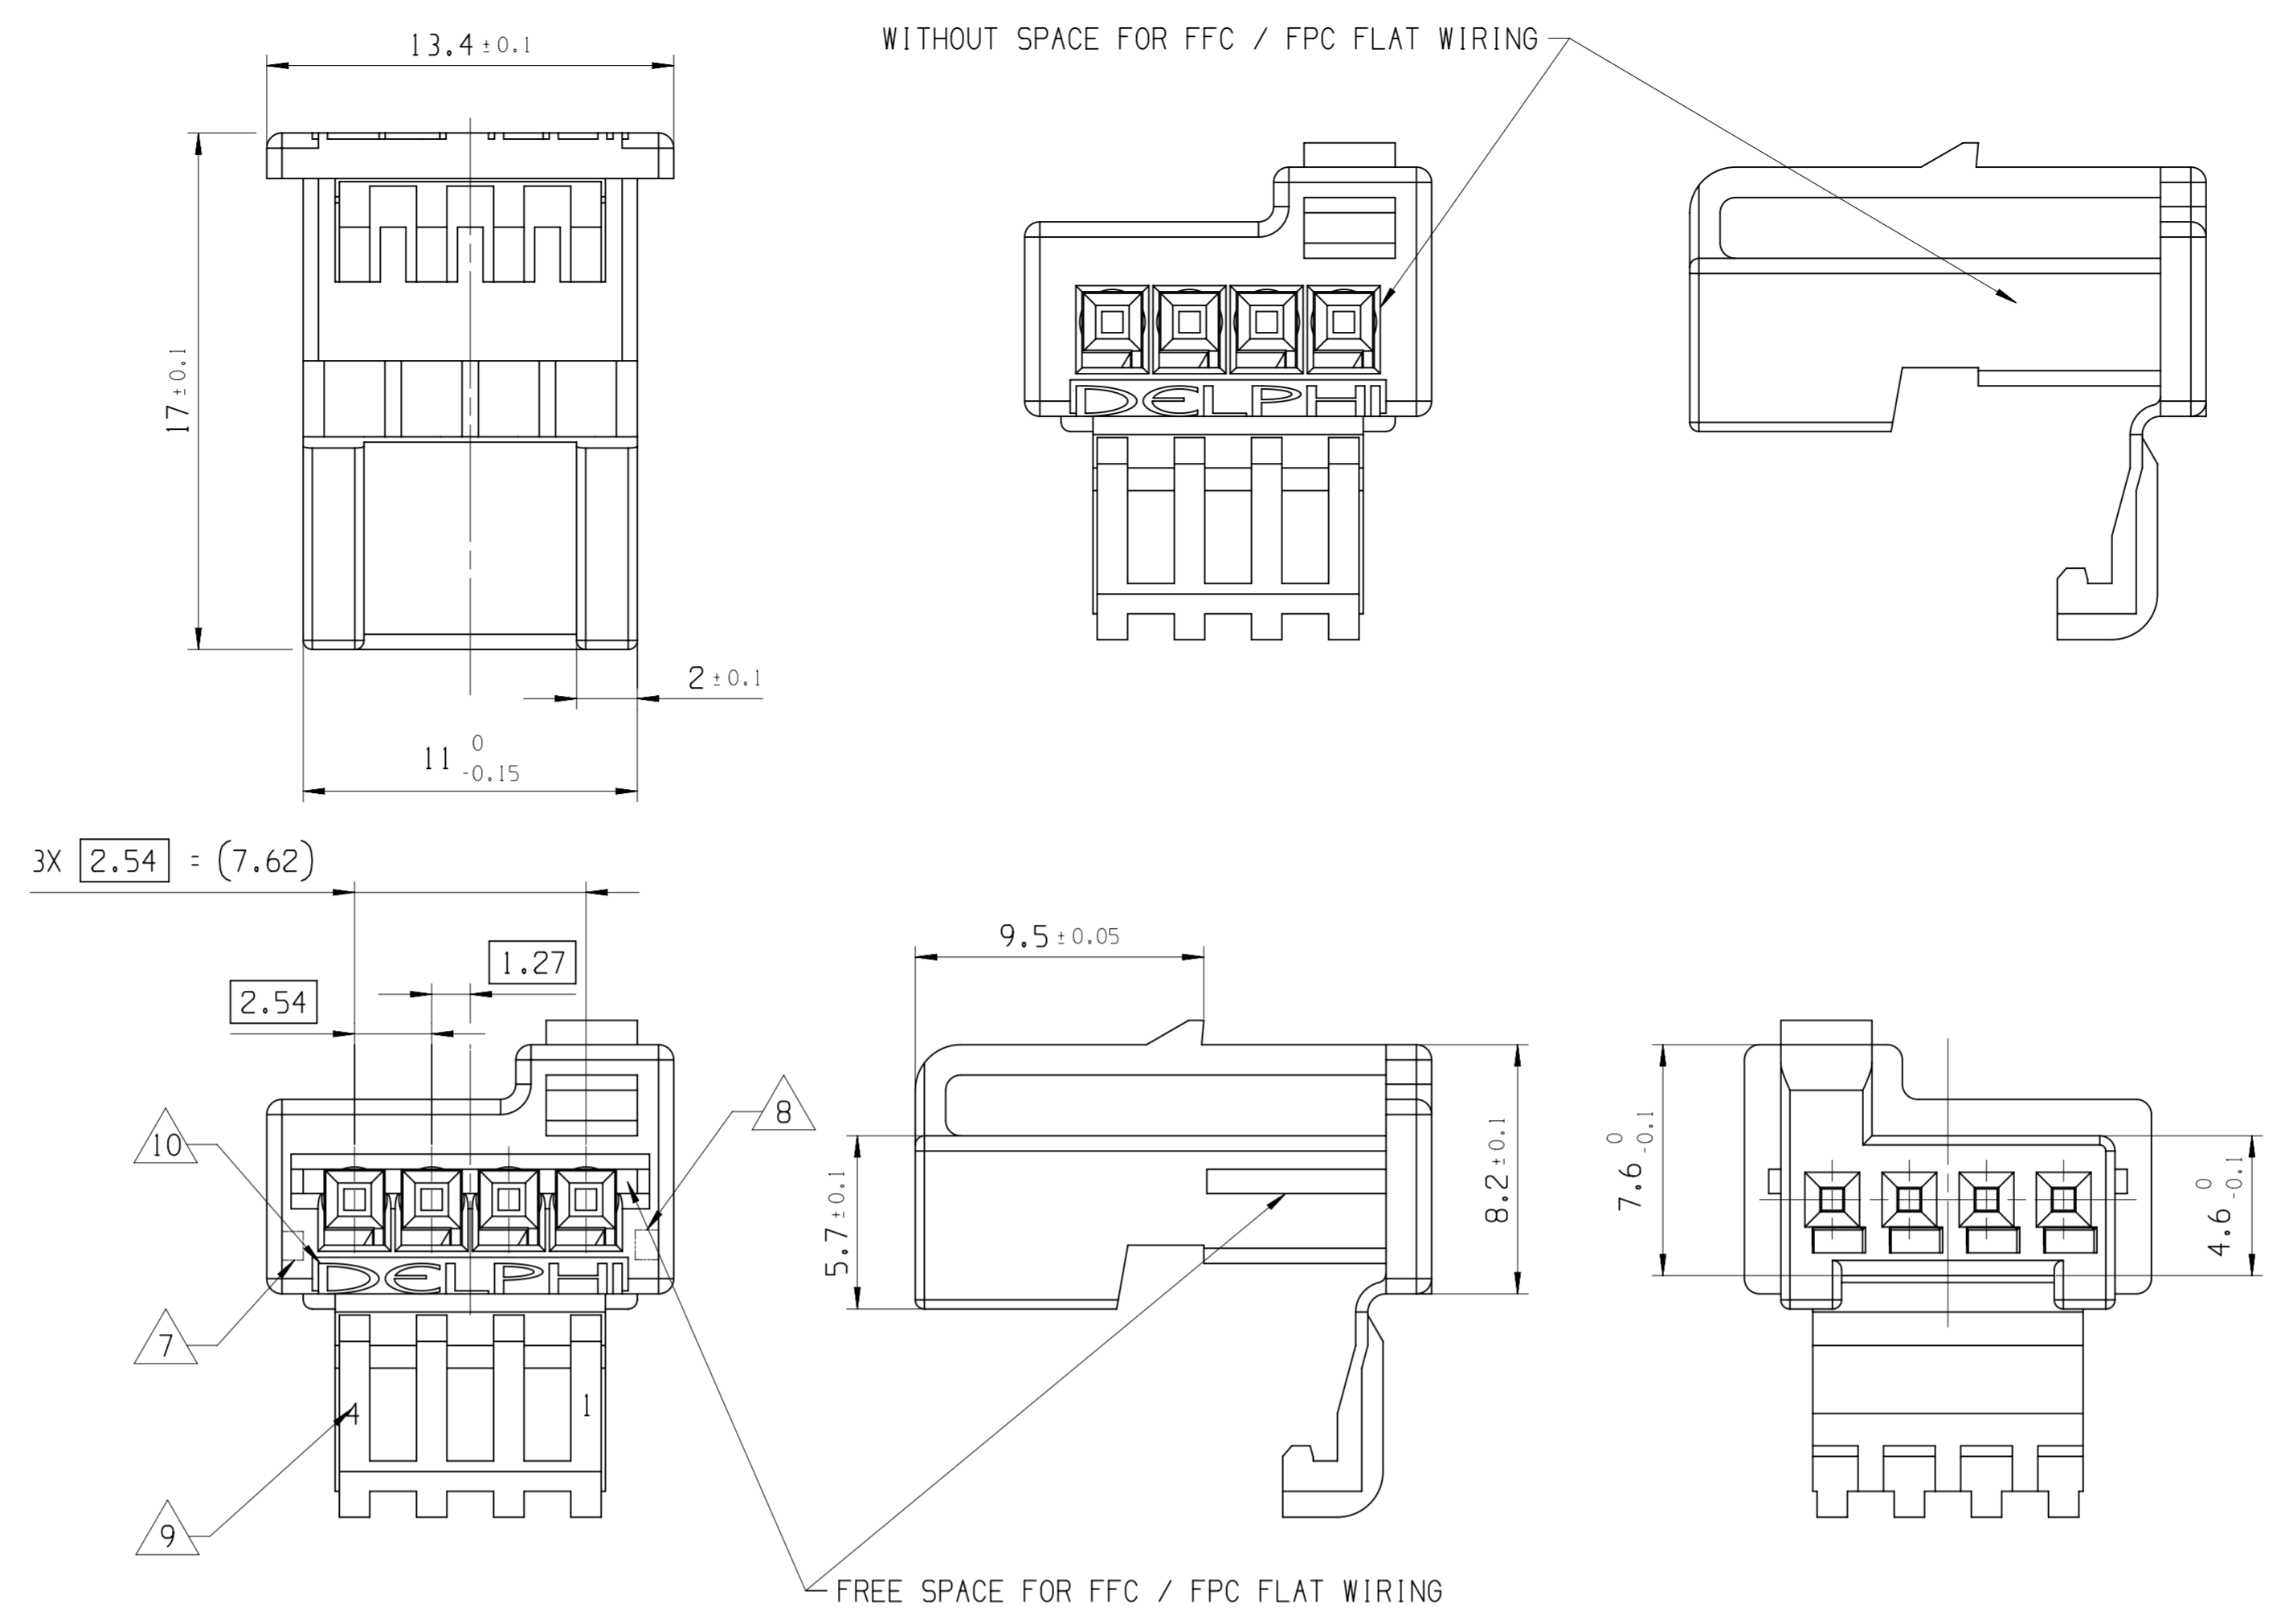

RECEPTACLE HOUSING 4 WAY FREE SPACE FOR FFC / FPC FLAT WIRING		RECEPTACLE HOUSING 4 WAY WITHOUT SPACE FOR FFC / FPC FLAT WIRING	
APTIV P/N	CODING	APTIV P/N	CODING
15344959	CODING - A	15439868	CODING - D

ASSOCIATED PARTS (FOR INFORMATION)					
DESCRIPTION	APTIV P/N	WIRE SECTION	DIAMETER OF WIRE SIZE		
MATING PART	-	-	-		
FEMALE TERMINAL MTS 0.63(FFC+FPC)	15341540	-	-		
RECEPTACLE HOUSING 4 WAY	D	15439868	0.00076	PA6.6	BLACK
	C	15344961	0.00076	PA6.6	BLUE
	A	15344959	0.00076	PA6.6	BLACK
DESCRIPTION	CODE	APTIV PART NUMBER	WEIGHT (kg)	MATERIAL	COLOR

NOTE	SPECIFICATIONS
1	FEMALE CONNECTOR ACCORDING TO APTIV SPECIFICATION: CAQE TBD
2	FEMALE CONNECTOR ACCORDING TO: - TEMPERATURE CLASS TX - ENGINE VIBRATOR CLASS VX - SEALING CLASS EX
3	USER'S MANUAL: 15344962-CUS72-S01
4	DELIVERY CONNECTOR WEIGHT : SEE TABLE
5	NO WAFER HINGE OR WAFER HINGE BROKEN ALLOWED
6	VISUAL DEFECTS ON NO FUNCTIONAL AREAS ALLOWED
△	TOOL CAVITY NUMBER
△	INDEX REPLACEMENT INSERT
△	PART CAVITY NUMBER
△	SUPPLIER LOGO