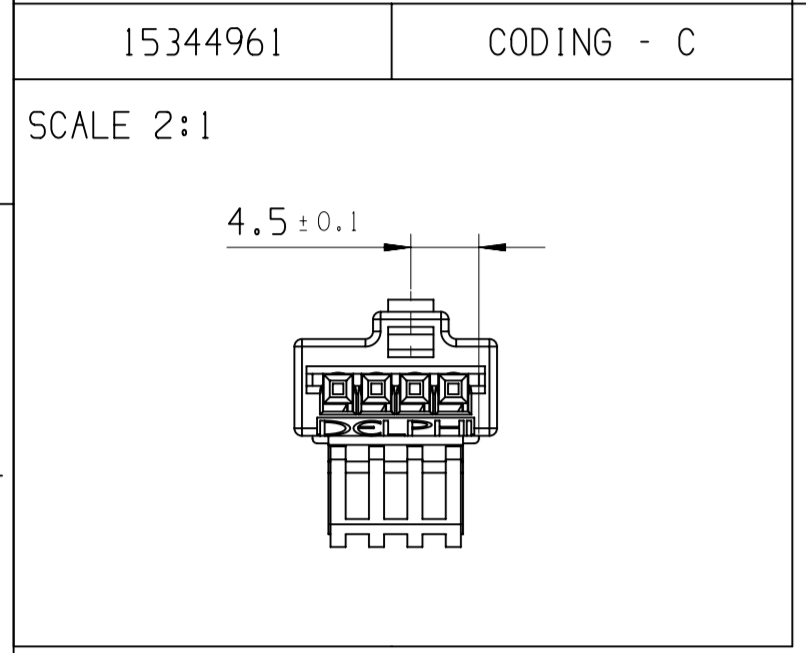

RECEPTACLE HOUSING 4 WAY FREE SPACE FOR FFC / FPC FLAT WIRING		RECEPTACLE HOUSING 4 WAY WITHOUT SPACE FOR FFC / FPC FLAT WIRING	
APTIV P/N	CODING	APTIV P/N	CODING
15344959	CODING - A	15439868	CODING - D

ASSOCIATED PARTS (FOR INFORMATION)					
DESCRIPTION	APTIV P/N	WIRE SECTION	DIAMETER OF WIRE SIZE		
MATING PART	-	-	-		
FEMALE TERMINAL MTS 0.63(FFC+FPC)	15341540	-	-		
RECEPTACLE HOUSING 4 WAY	D	15439868	0.00076	PA6.6	BLACK
	C	15344961	0.00076	PA6.6	BLUE
	A	15344959	0.00076	PA6.6	BLACK
DESCRIPTION	CODE	APTIV PART NUMBER	WEIGHT (kg)	MATERIAL	COLOR

NOTE	SPECIFICATIONS
1	FEMALE CONNECTOR ACCORDING TO APTIV SPECIFICATION: CAQE TBD
2	FEMALE CONNECTOR ACCORDING TO: - TEMPERATURE CLASS TX - ENGINE VIBRATOR CLASS VX - SEALING CLASS EX
3	USER'S MANUAL: 15344962-CUS72-S01
4	DELIVERY CONNECTOR WEIGHT : SEE TABLE
5	NO WAFER HINGE OR WAFER HINGE BROKEN ALLOWED
6	VISUAL DEFECTS ON NO FUNCTIONAL AREAS ALLOWED
△	TOOL CAVITY NUMBER
△	INDEX REPLACEMENT INSERT
△	PART CAVITY NUMBER
△	SUPPLIER LOGO