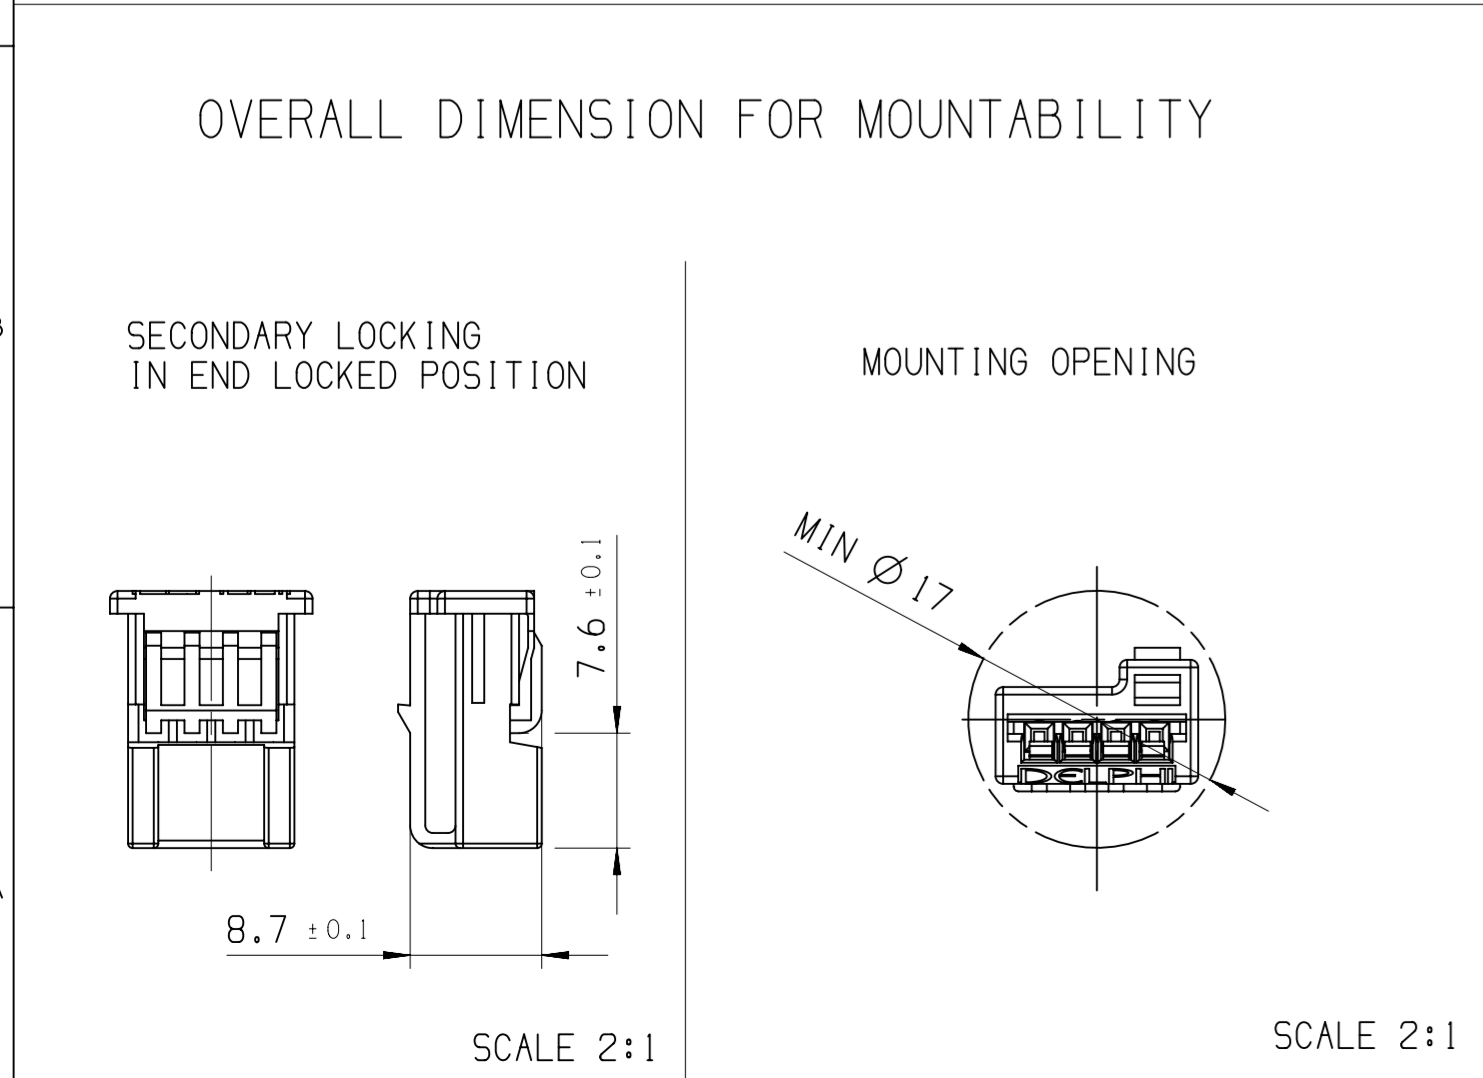

RECEPTACLE HOUSING 4 WAY FREE SPACE FOR FFC / FPC FLAT WIRING		RECEPTACLE HOUSING 4 WAY WITHOUT SPACE FOR FFC / FPC FLAT WIRING	
APTIV P/N	CODING	APTIV P/N	CODING
15344959	CODING - A	15439868	CODING - D

ASSOCIATED PARTS (FOR INFORMATION)					
DESCRIPTION	APTIV P/N	WIRE SECTION	DIAMETER OF WIRE SIZE		
MATING PART	-	-	-		
FEMALE TERMINAL MTS 0.63(FFC+FPC)	15341540	-	-		
RECEPTACLE HOUSING 4 WAY	D	15439868	0.00076	PA6.6	BLACK
	C	15344961	0.00076	PA6.6	BLUE
	A	15344959	0.00076	PA6.6	BLACK
DESCRIPTION	CODE	APTIV PART NUMBER	WEIGHT (kg)	MATERIAL	COLOR

NOTE	SPECIFICATIONS
1	FEMALE CONNECTOR ACCORDING TO APTIV SPECIFICATION: CAQE TBD
2	FEMALE CONNECTOR ACCORDING TO: - TEMPERATURE CLASS TX - ENGINE VIBRATOR CLASS VX - SEALING CLASS EX
3	USER'S MANUAL: 15344962-CUS72-S01
4	DELIVERY CONNECTOR WEIGHT : SEE TABLE
5	NO WAFER HINGE OR WAFER HINGE BROKEN ALLOWED
6	VISUAL DEFECTS ON NO FUNCTIONAL AREAS ALLOWED
△	TOOL CAVITY NUMBER
△	INDEX REPLACEMENT INSERT
△	PART CAVITY NUMBER
△	SUPPLIER LOGO