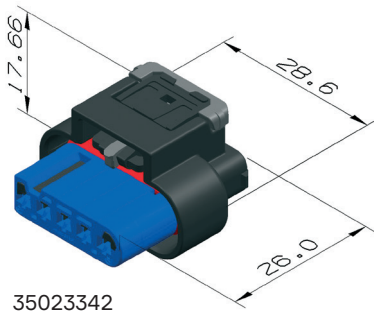

COMPATIBLE SEALS

Type	Applicable Wire Size (mm²)	Color	Restraint Ring	Part Number
Cavity Plug	N/A	White	No	12198198
Cable Seal	0.35 - 0.5	Gray	Yes	33318278
Cable Seal	0.5 - 0.85	Gray	Yes	33318279
Cable Seal	1.0 - 1.5	Black	Yes	33318275

* 180° polarization oriented

DIMENSION MEASUREMENT SAMPLE