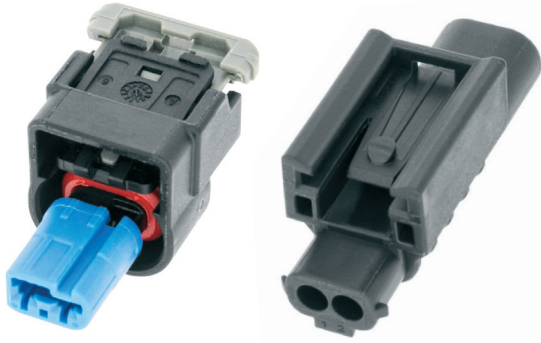

# APEX<sup>®</sup> 1.2 SensoMate<sup>™</sup> SERIES

APEX<sup>®</sup> 1.2 SensoMate<sup>™</sup>  
2W Female & Male

APEX<sup>®</sup> 1.2 SensoMate<sup>™</sup>  
4W Female

## BENEFITS

- Heavy-duty performance for engine vibration and temperature
- Highest current rating of APEX two-piece performance technology
- Ergonomic design including Connector Position Assurance (CPA)

## FEATURES

- Compatible with VDA (AK) 1.2 and USCAR 120 device interfaces (1.2 mm male blade)
- Compliant with Hyundai ES 91500-00/02
- Compliant with USCAR design guidelines and performance standards
- Compliant to Renault-Nissan-Mitsubishi RND5-B-00029 performance standards
- Terminal Position Assurance (TPA) based on Primary Lock Reinforcement (PLR) to detect partially installed terminals

## AVAILABLE CONFIGURATIONS

Cavity Count (ways)	2, 3, 4, 5, 6
Cavity Configurations (mm)	1.2
Blade Size (mm)	1.2
Genders	Female, Male
Sealing Type	Cable Sealed
Centerline Spacing (mm)	4.0
TPA	PLR
CPA	Optional
High Temperature T5 (175°C)	Version available