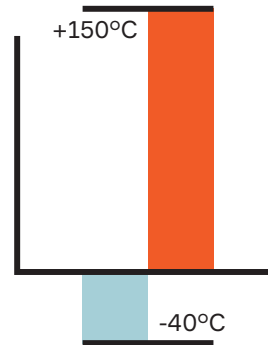

TEMPERATURE

VIBRATION

SEALING CLASS

APPLICATIONS

On-engine sensors and actuators

See back page for representative part numbers and packaging dimensions.

About Aptiv

Aptiv is a global technology company that develops safer, greener and more connected solutions enabling a more sustainable future of mobility.

Visit [aptiv.com](https://www.aptiv.com) →