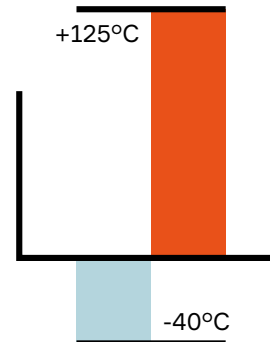

TEMPERATURE

VIBRATION

ENVIRONMENTAL PROTECTION

About Aptiv

Aptiv is a global technology company that develops safer, greener and more connected solutions enabling the future of mobility. Headquartered in Dublin, Aptiv has approximately 150,000 employees and operates 14 technical centers, as well as manufacturing sites and customer support centers in 45 countries.

Visit aptiv.com