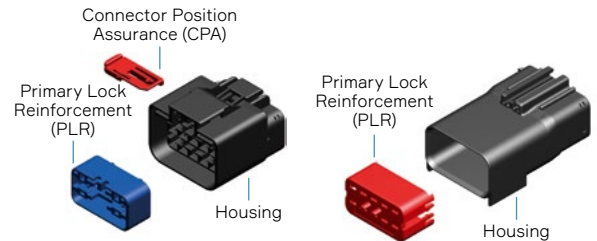

Please, contact an Aptiv representative for the full part number list.

DIMENSION MEASUREMENT SAMPLE

APEX® 2.8 Unsealed 10W Female pre-assembly

APEX® 2.8 Unsealed 10W Female assembly

APEX® 2.8 Unsealed 10W Male assembly

EXPLODED VIEW

APEX® 2.8 Unsealed 10W Female

APEX® 2.8 Unsealed 10W Male

COMPATIBLE WITH

APEX® 2.8 Series Terminals

Part numbers, specifications, dimensions and performance data in this document are for general references only and are subject to change without notice. To verify product information, please contact an Aptiv representative.