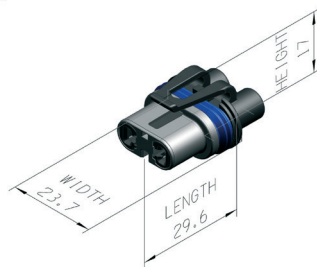

APEX[®] HALOGEN BULB

APEX[®] Halogen Bulb
2W Female HB3/HIR2

BENEFITS

- Heavy-duty performance
- Highest current rating
- Ergonomic design

FEATURES

- Meets USCAR-12 & USCAR-25 design & ergonomic guidelines:
 - Ergonomic large thumb latch provides ease of de-latching with a gloved hand
 - Optional axial mate CPA feature reduces mis-mating frequency
 - Axial PLR device secures locking of female terminal in connector housing
- Footprint defined by ISO IEC60061-1
- Primary Lock Reinforcement (PLR)

Visit [aptiv.com](https://www.aptiv.com)

| Bulb type | Blade size (mm) | Gender | Dimensions W x H x D (mm) | Part number | Index | Color | Other indexes offered |
|---------------------|-----------------|--------|---------------------------|-------------|-------|-------|-----------------------|
| H8, H11, H16 | 2.8 | F | 32.3 x 22.5 x 31.9 | 13930730 | A | Black | B |
| H9 | 2.8 | F | 32.3 x 22.5 x 31.9 | 33517462 | A | Black | B |
| HIR2, HB4, HB4A | 2.8 | F | 29.7 x 17.0 x 33.0 | 33503725 | A | Black | B |
| HIR1, H12, H10, HB3 | 2.8 | F | 29.7 x 17.0 x 33.0 | 33503726 | A | Black | B |

COMPATIBLE SEALS

| Type | Applicable Wire Size (mm ²) | Color | Restraint Ring | Part Number |
|-------------|---|-------|--|-------------|
| | | |  | |
| Cable Seal | 0.35 - 1.0 | Pink | Yes | 35296484 |
| Cable Seal | 1.0 - 2.0 | Black | Yes | 15518641 |
| Cable Seal | 2.5 - 4.0 | Brown | Yes | 15458498 |
| Cavity Plug | N/A | Blue | Yes | 35478080 |
| | | |  | |
| Cavity Plug | N/A | White | No | 15305170 |

Please, contact an Aptiv representative for the full part number list.

DIMENSION MEASUREMENT SAMPLE

APEX® Halogen Bulb
2W Female H8/H9/H11

APEX® Halogen Bulb
2W Female HB3/HIR2

EXPLODED VIEW

APEX® Halogen Bulb
2W Female H8/H9/H11