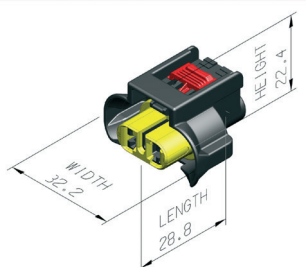

Bulb type	Blade size (mm)	Gender	Dimensions W x H x D (mm)	Part number	Index	Color	Other indexes offered
H8, H11, H16	2.8	F	32.3 x 22.5 x 31.9	13930730	A	Black	B
H9	2.8	F	32.3 x 22.5 x 31.9	33517462	A	Black	B
HIR2, HB4, HB4A	2.8	F	29.7 x 17.0 x 33.0	33503725	A	Black	B
HIR1, H12, H10, HB3	2.8	F	29.7 x 17.0 x 33.0	33503726	A	Black	B

COMPATIBLE SEALS

Type	Applicable Wire Size (mm²)	Color	Restraint Ring	Part Number
Cable Seal	0.35 - 1.0	Pink	Yes	35296484
Cable Seal	1.0 - 2.0	Black	Yes	15518641
Cable Seal	2.5 - 4.0	Brown	Yes	15458498
Cavity Plug	N/A	Blue	Yes	35478080
Cavity Plug	N/A	White	No	15305170

Please, contact an Aptiv representative for the full part number list.

DIMENSION MEASUREMENT SAMPLE

APEX® Halogen Bulb
2W Female H8/H9/H11