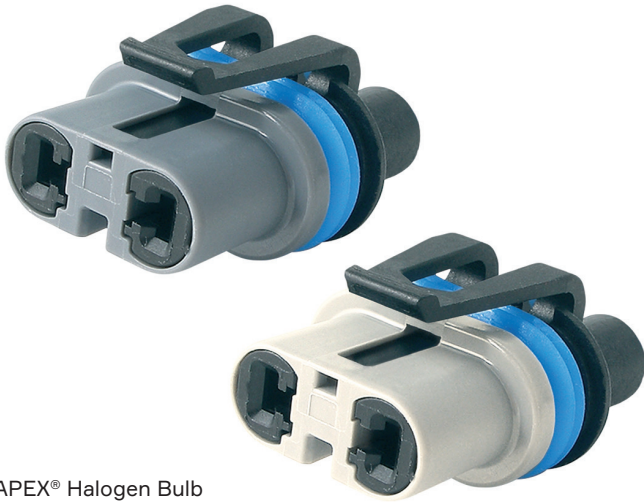

APEX[®] HALOGEN BULB

APEX[®] Halogen Bulb
2W Female HB3/HIR2

BENEFITS

- Heavy-duty performance
- Highest current rating
- Ergonomic design

FEATURES

- Meets USCAR-12 & USCAR-25 design & ergonomic guidelines:
 - Ergonomic large thumb latch provides ease of de-latching with a gloved hand
 - Optional axial mate CPA feature reduces mis-mating frequency
 - Axial PLR device secures locking of female terminal in connector housing
- Footprint defined by ISO IEC60061-1
- Primary Lock Reinforcement (PLR)

AVAILABLE CONFIGURATIONS

| | |
|----------------------------|--------------|
| Cavity Count (ways) | 2 |
| Cavity Configurations (mm) | 2.8 |
| Genders | Female |
| Sealing Type | Cable Sealed |

APPLICATIONS

COMPATIBLE SEALS

| Type | Applicable Wire Size (mm ²) | Color | Restraint Ring | Part Number |
|-------------|---|-------|--|-------------|
| | | |  | |
| Cable Seal | 0.35 - 1.0 | Pink | Yes | 35296484 |
| Cable Seal | 1.0 - 2.0 | Black | Yes | 15518641 |
| Cable Seal | 2.5 - 4.0 | Brown | Yes | 15458498 |
| Cavity Plug | N/A | Blue | Yes | 35478080 |
| | | |  | |
| Cavity Plug | N/A | White | No | 15305170 |

APEX® Halogen Bulb
2W Female HB3/HIR2

COMPATIBLE WITH

APEX® 2.8 Series Terminals

Part numbers, specifications, dimensions and performance data in this document are for general references only and are subject to change without notice. To verify product information, please contact an Aptiv representative.