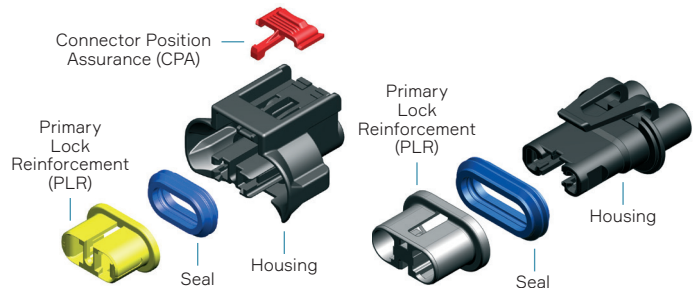

APEX[®] HALOGEN BULB

APEX[®] Halogen Bulb
2W Female HB3/HIR2

BENEFITS

- Heavy-duty performance
- Highest current rating
- Ergonomic design

FEATURES

- Meets USCAR-12 & USCAR-25 design & ergonomic guidelines:
 - Ergonomic large thumb latch provides ease of de-latching with a gloved hand
 - Optional axial mate CPA feature reduces mis-mating frequency
 - Axial PLR device secures locking of female terminal in connector housing
- Footprint defined by ISO IEC60061-1
- Primary Lock Reinforcement (PLR)

Please, contact an Aptiv representative for the full part number list.

DIMENSION MEASUREMENT SAMPLE

APEX® Halogen Bulb
2W Female H8/H9/H11

APEX® Halogen Bulb
2W Female HB3/HIR2

EXPLODED VIEW

APEX® Halogen Bulb
2W Female H8/H9/H11

APEX® Halogen Bulb
2W Female HB3/HIR2

COMPATIBLE WITH

APEX® 2.8 Series Terminals

Part numbers, specifications, dimensions and performance data in this document are for general references only and are subject to change without notice. To verify product information, please contact an Aptiv representative.