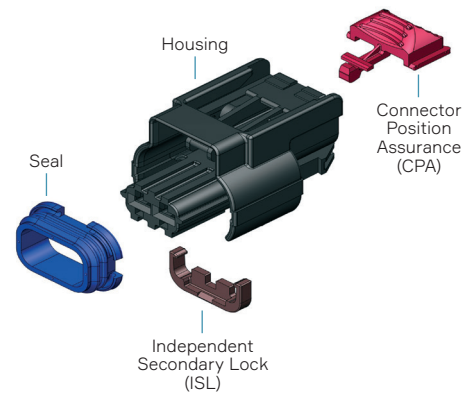

CTS 2.8 SEALED SERIES USCAR

CTS 2.8 2W, 3W Female

BENEFITS

- Heavy-duty performance
- Ergonomic design
- Robust contact geometry

FEATURES

- Compliant with USCAR design guidelines and performance standards
- Industry standard footprint
- Superior single-piece housing construction
- Independent Secondary Lock (ISL) to detect partially installed terminals

COMPATIBLE SEALS

Type	Applicable Wire Size (mm ²)	Color	Restraint Ring	Part Number
				
Cable Seal	0.35 - 1.0	Blue	Yes	15339967
Cable Seal	1.25 - 2.5	White	Yes	15339838
				
Cable Seal	0.35 - 0.75	Blue	No	15324974
Cable Seal	0.5 - 1.0	Red	No	15327786
Cable Seal	1.25 - 2.0	Red	No	15324973
Cable Seal	2.5	Yellow	No	10779161
Cavity Plug	N/A	Green	No	10730124
Cavity Plug	N/A	Red	No	12059168

Please, contact an Aptiv representative for the full part number list.

DIMENSION MEASUREMENT SAMPLE

EXPLODED VIEW

COMPATIBLE WITH

Part numbers, specifications, dimensions and performance data in this document are for general references only and are subject to change without notice. To verify product information, please contact an Aptiv representative.