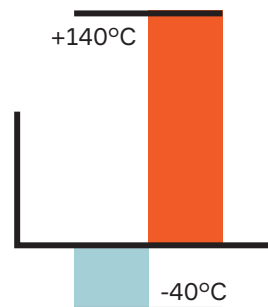

TEMPERATURE

VIBRATION

ENVIRONMENTAL PROTECTION

About Aptiv

Aptiv is a global technology company that develops safer, greener and more connected solutions enabling a more sustainable future of mobility.

Visit [aptiv.com](https://www.aptiv.com)