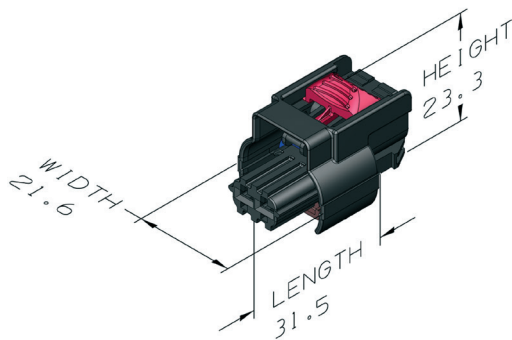

Cavity count	Blade size (mm)	Gender	Dimensions W x H x L (mm)	Part number	Index	Color	Other indexes offered
2	2.8	F	21.6 x 23.3 x 31.5	35182447	A	Black	B, C, D
3	2.8	F	26.6 x 25.8 x 31.5	35133579	A	Black	B, C, D
4	2.8	F	31.6 x 27.8 x 31.5	35133588	A	Black	B, C, D

COMPATIBLE SEALS

Type	Applicable Wire Size (mm²)	Color	Restraint Ring	Part Number
Cable Seal	0.35 - 1.0	Blue	Yes	15339967
Cable Seal	1.25 - 2.5	White	Yes	15339838
Cable Seal	0.35 - 0.75	Blue	No	15324974
Cable Seal	0.5 - 1.0	Red	No	15327786
Cable Seal	1.25 - 2.0	Red	No	15324973
Cable Seal	2.5	Yellow	No	10779161
Cavity Plug	N/A	Green	No	10730124
Cavity Plug	N/A	Red	No	12059168

Please, contact an Aptiv representative for the full part number list.

DIMENSION MEASUREMENT SAMPLE