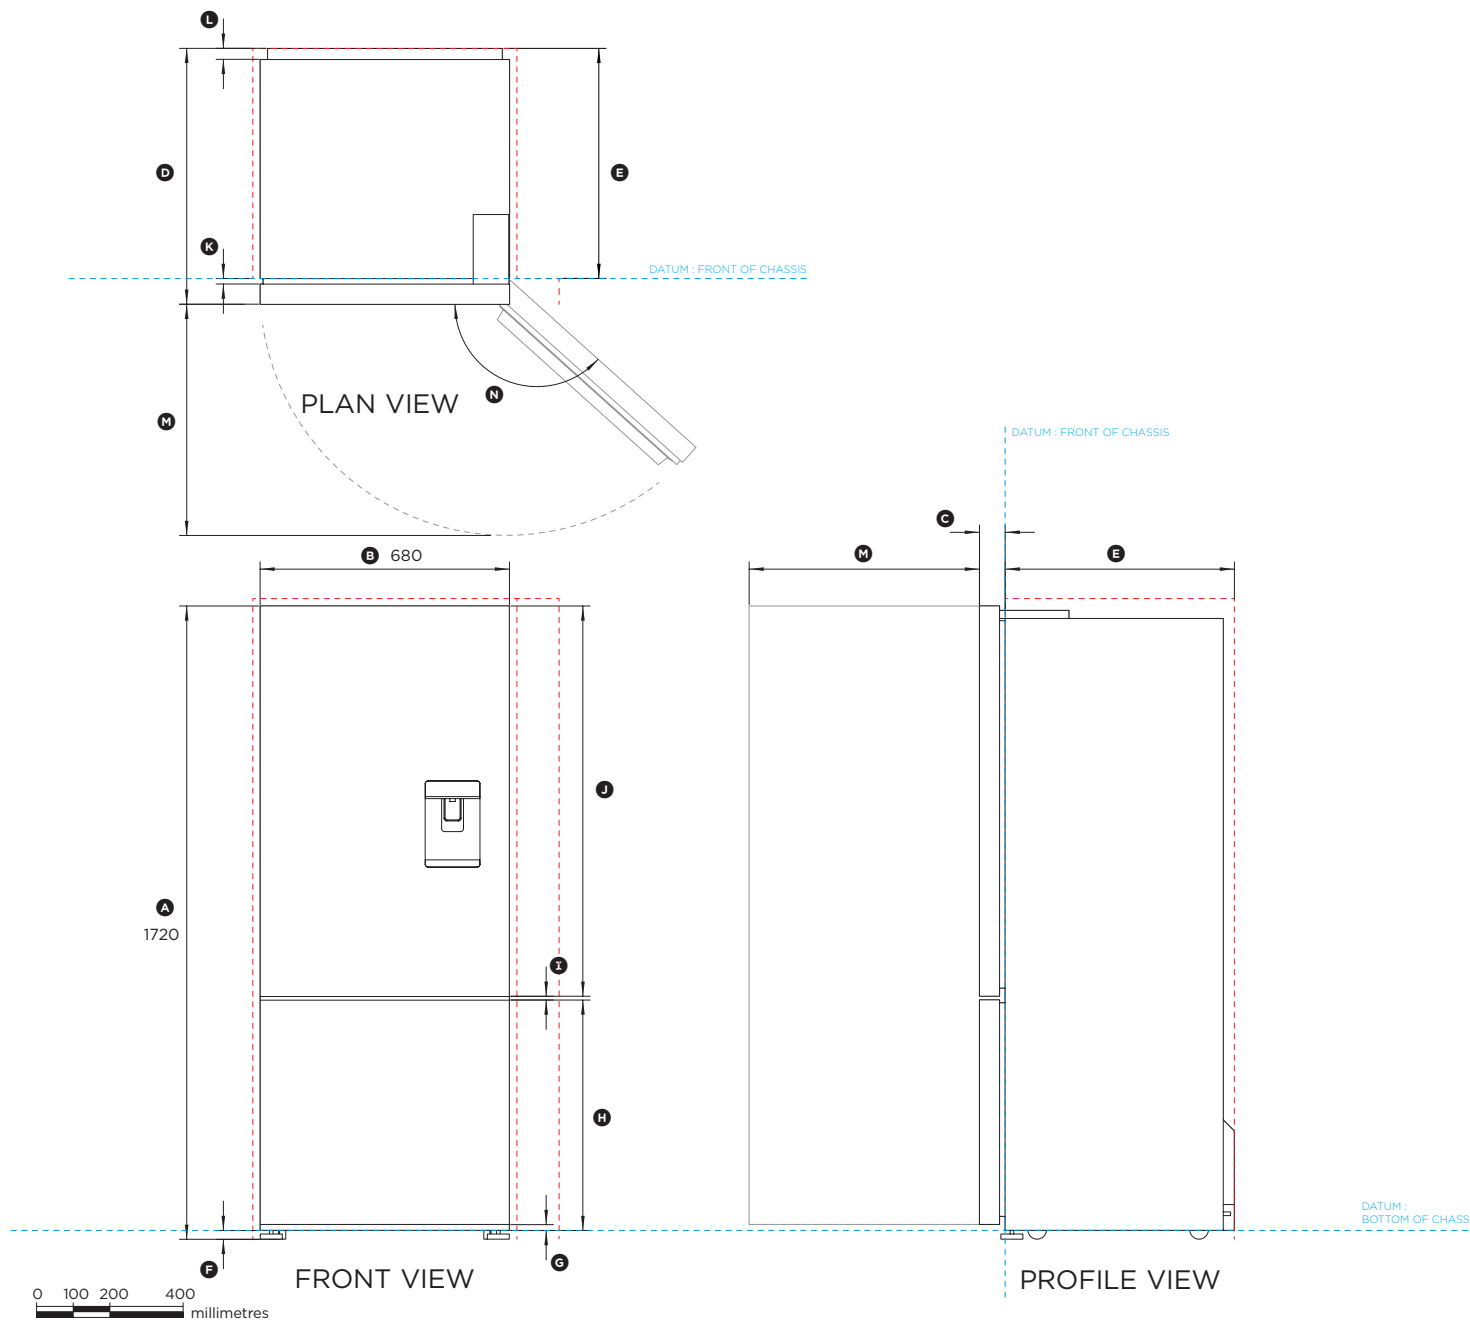

DATA SHEET

680MM ACTIVESMART™ FRIDGE

Model no:
RF442BRPUX6

Product Dimensions	mm
Ⓐ Overall height* of fridge	1720
Ⓑ Overall width of fridge	680
Ⓒ Depth of fridge door and gasket	70
Ⓓ Depth of fridge door and chassis	695
Ⓔ Depth of fridge chassis (does not include fridge door)	625
Ⓕ Height of feet (adjustable)	24
Ⓖ Height from bottom of chassis to bottom of bottom door	16
Ⓗ Height from bottom of chassis to top of bottom door	626
Ⓘ Gap between doors	10
Ⓜ Height of top door	1060
Ⓚ Depth of door gasket	15
Ⓛ Depth of evaporator tray	30
Ⓜ Depth of door (open at 90°) (measured from front of door)	628
Ⓝ Rotation of door (open)	135°

* Includes mounted feet

Minimum Clearances	mm
Minimum height of cavity	1740
Minimum side clearance installed flush with chassis	20
Side clearance (hinge side) installed flush with door - full rotation	135
Rear clearance (including evaporator tray)	30

INDICATES PRODUCT DATUM
INDICATES CABINERY CLEARANCES

DATE: 02.12.2016

IMPORTANT NOTE: Throughout this guide, dimensions may vary by ±2mm (3/32"). Please read the installation manual for detailed information on installing the product. For full installation instructions & specifications visit fisherpaykel.com