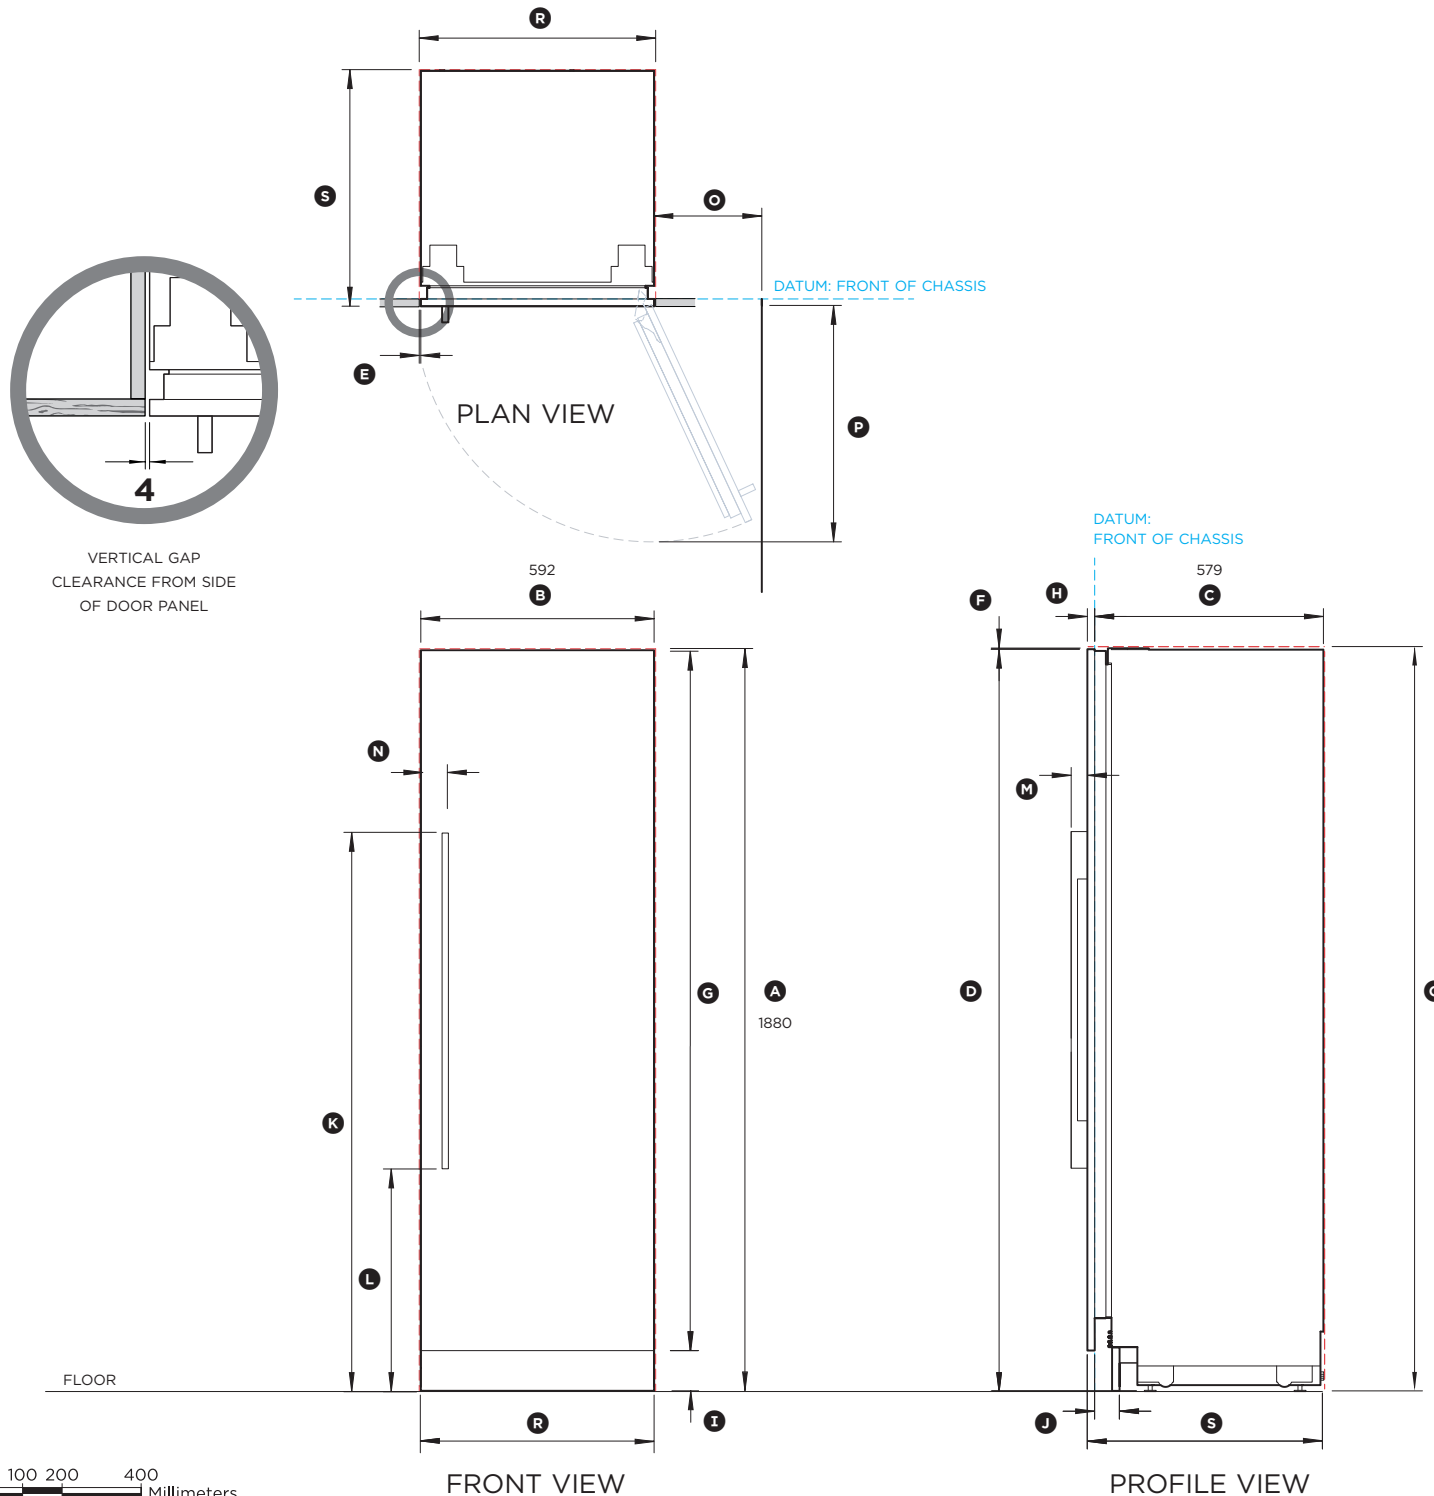

FISHER & PAYKEL

DATA SHEET Integrated Refrigerator & Integrated Freezer, 60cm

Model No:

RS6019S2R1 / RS6019S3RH1 Refrigerator with Stainless Steel Panels RD6019, Handle Kit AHD5RDSF and Stainless Steel Toe Kick Panel AKRS06010

NOTE: Left hand hinge is a mirrored version of the image shown. Left hand hinge can be achieved using supplied parts. Please refer to Installation Guide for details.

RS6019F2L1 / RS6019F3LJ1 Freezer with Stainless Steel Panels RD6019, Handle Kit AHD5RDSF & Stainless Steel Toe Kick Panel AKRS06010

Product Dimensions	mm
Ⓐ Overall height of product	1880
Ⓑ Overall width of product	592
Ⓒ Overall depth of product (excl. front door panels)	579
Ⓓ Height from top of door panel to floor	1877
Ⓔ Minimum cabinetry clearance from side of door panel	4
Ⓕ Minimum cabinetry clearance from top of door panel	3
Ⓖ Height of door panel	1775
Ⓗ Depth of door panel	19
Ⓙ Height from floor to bottom of bottom door panel	102
Ⓚ Depth of toe kick recess (excl. front door and toe kick panels)	50 - 100
Ⓛ Height from floor to top of handle	1415
Ⓚ Height from floor to bottom of handle	563
Ⓜ Depth of handle	41
Ⓝ Distance from centre of handle to side of door panel	62
Ⓞ Minimum door clearance to adjacent wall (115° - full internal access)	273
Ⓟ Depth of door (90° open, measured from front of cabinetry)	600

Cavity Dimensions	mm
Ⓐ Overall height of cavity	1880
Ⓑ Overall width of cavity	600
Ⓒ Minimum overall depth of cavity:	
• When services are located outside of cavity (shallow)	600
• When services are located in the cabinet above the cavity	610
• When services are located at rear of cavity (deep)	650