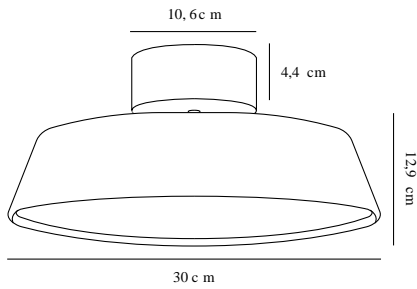

# ALBA DIM | CEILING LIGHTING | GREY

2020556010

Voltage (V): 230 Volt  
IP degree if the fixture includes  
two types of IP degree: IP20  
Class (Class I, Class II, Class III):  
Class 2 (Double isolated)  
Lampholder type (eg, E27/E14,  
etc): LED Module  
Dimmerable: True

Primary material: Metal  
Secondary material: Acrylic

Color: Grey  
Width (cm): 30  
Length (cm): 30  
Projection (cm): 12.9  
Tilt Angle (°): 35

EAN: 5704924001048  
Item Number: 2020556010  
Pcs Per Master Carton: 3

Sales Box Height (cm): 37.5  
Sales Box Width (cm): 34.5  
Sales Box Depth (cm): 19.5  
Sales Box Volume m<sup>3</sup>: 0.0252  
Net weight of the luminaire (kg):  
1.101

Useful Lumen (lm): 610  
Color Temperature (K): 3000  
Ra-value : 80  
Lifetime (h): 20000  
Spread Angle (°) (beam angle of  
luminaire): 120  
Candela (cd) (for directional  
lamp only): 0  
Energy Class: E