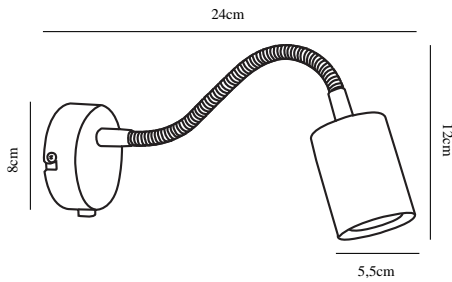

# EXPLORER FLEX | WALL LIGHTING | WHITE

74811001

nordlux®

Voltage (V): 230 Volt  
IP degree if the fixture includes  
two types of IP degree: IP20  
Maximum compatible bulb  
wattage (W): 7W  
Class (Class I, Class II, Class III):  
Class 2 (Double isolated)  
Lampholder type (eg, E27/E14,  
etc): GU10  
Switch placement: On the fixture

Primary material: Metal  
Color of the cable: Clear  
Length of the cable (cm): 200  
Is the cable replaceable: True

Color: White  
  
Height (cm): 12  
Width (cm): 8  
Tube Diameter (cm): 1  
Shade Diameter (cm): 5.5  
Projection (cm): 24  
  
EAN: 5701581261174  
TUN: 1392814  
Item Number: 74811001

Pcs Per Master Carton: 6  
Sales Box Height (cm): 19  
Sales Box Width(cm): 11  
Sales Box Depth (cm): 9  
Sales Box Volume m<sup>3</sup> : 0.0019  
Net weight of the luminaire (kg):  
0.472

Useful Lumen (lm): 200  
Color Temperature (K): 2700  
Ra-value : 80  
Lifetime (h): 25000  
Spread Angle (°) (beam angle of  
luminaire): 110  
Candela (cd) (for directional  
lamp only): 90