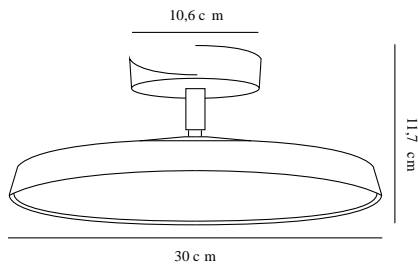

# ALBA PRO 30 | CEILING LIGHTING | WHITE

77176001

Voltage (V): 230 Volt  
IP degree if the fixture includes two types of IP degree: IP20  
Class (Class I, Class II, Class III): Class 2 (Double isolated)  
Lampholder type (eg, E27/E14, etc): LED Module  
Dimmerable: True

Primary material: Aluminium  
Secondary material: Acrylic  
Color of the Glass: Opal white

Color: White  
Shade Diameter (cm): 30  
Projection (cm): 11.7  
Tilt Angle (°): 35  
EAN: 5701581400382  
TUN: 1957588  
Item Number: 77176001  
Pcs Per Master Carton: 3

Sales Box Height (cm): 35  
Sales Box Width (cm): 15  
Sales Box Depth (cm): 33  
Sales Box Volume m<sup>3</sup>: 0.0173  
Net weight of the luminaire (kg): 1.62

Useful Lumen (lm): 1000  
Color Temperature (K): 2700  
Ra-value : 80  
Lifetime (h): 20000  
Spread Angle (°) (beam angle of luminaire): 120  
Candela (cd) (for directional lamp only): 0  
Energy Class: E

- Tilt joint - possible to direct light • Dimmable
- Soft and diffused light • Tilt joint possible to direct light

With Alba Pro, Bønnelycke MDD has created a ceiling fixture that breaks with tradition. A ceiling fixture where design and innovation merge into something greater. The shape stands out as sharp, modern and as a uniform, luminous surface. The functional kip joint, made from brass, adds an elegant superiority to the design. Fixed 24W LED panel.