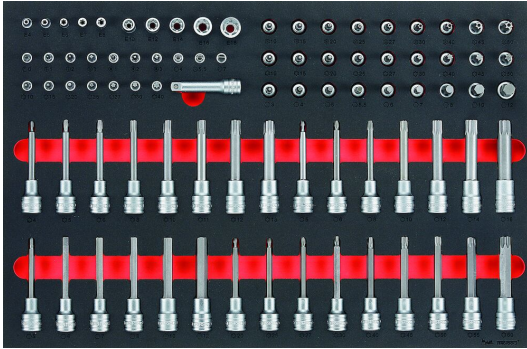

Item ID: TTESK85

## 1/4", 3/8" & 1/2" SOCKET SET FOAM4X4 85 PIECES

- An extensive range of short and long reach screwdriver, hex and TX bits
- Tools are held in place using three colour pre-cut high-density EVA foam clearly showing where each tool belongs
- Designed to fit exactly in the larger TengTools tool box drawers
- Can be used as a set on it's own or as part of the TengTools Tool Control system
- Designed and manufactured to DIN and ISO standards
- Organised in a foam inlay module size 4X4 (FOAM4X4)