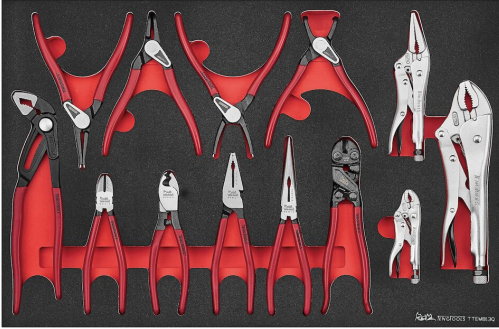

Item ID: TTEMB13Q

PLIER SET Q FOAM4X4 13 PIECES

- Includes all the most commonly used pliers, circlip pliers and power grip pliers in one set
- Vinyl grip for slim design allows for greater access in tight places
- Circlip pliers with invisible return spring for easier operation
- Water pump plier with Quick Set
- Power Grip Pliers are self locking with release lever and has a wire cutter and crimp function and are produced in chrome molybdenum steel
- Tools are held in place using three colour pre-cut high-density EVA foam clearly showing where each tool belongs
- Design to fit exactly in the larger TengTools tool box drawer
- Can be used as a set on its own or as a part of the TengTools Tool Control system
- Organised in a foam inlay module size 4X4 (FOAM4X4)

4x4

**FOAM
SERIES**

SPECIFICATIONS

Country Of Origin	Taiwan
Barcode	5020385072183
UNSPSC	27112100
Net Weight	2935 gr
Width	570 mm
Depth	375 mm
Height	40 mm
Inlay Material	FOAM
No. Of Pieces	13
Type Of Set	FOAM4X4
Certificates	N/A
Batteries Included	No
Handle Type	Vinyl

Technical changes and errors may occur 2023-06-12 09:18:18

Sandbergsvägen 3
441 39 Alingsås, Sweden

Item ID: **TTEMB13Q**

PLIER SET Q FOAM4X4 13 PIECES

INCLUDED SETS & ITEMS

Article no.	Product name
401-10	Curved Jaw Power Grip Plier 250mm
401-4	Curved Jaw Power Grip Plier 100mm
404-6	Long Nose Power Grip Plier 155mm
BC408	Mini Bolt Cutter 200mm
MB441-6	Side Cutting Plier 155mm
MB444-6	Cable Cutter 160mm
MB452-7	Heavy Duty Combination Plier 180mm
MB461-8	Long Nose Plier 200mm
MB482-10Q	Quick Set Water Pump Plier HRC60 250mm
MBE470-7	Circlip Plier Inner Straight PRO 175mm
MBE471-7	Circlip Plier Inner Bent PRO 175mm
MBE472-7	Circlip Plier Outer Straight PRO 175mm
MBE473-7	Circlip Plier Outer Bent PRO 175mm