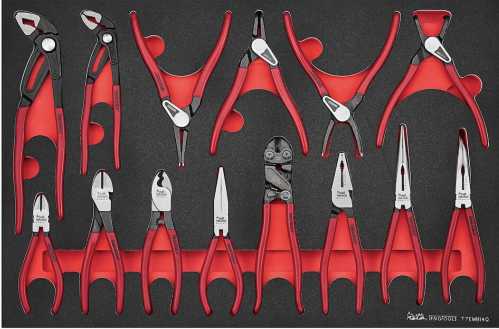

Item ID: TTEMB14Q

PLIER SET VINYL GRIP Q FOAM4X4 14 PIECES

- Includes all the most commonly used pliers in one set
- Vinyl grip for slim design allows for greater access in tight places
- Circlip pliers with invisible return spring for easier operation
- Water pump plier with Quick Set
- Tools are held in place using three colour pre-cut high-density EVA foam clearly showing where each tool belongs
- Design to fit exactly in the larger TengTools tool box drawer
- Can be used as a set on its own or as a part of the TengTools Tool Control system
- Organised in a foam inlay module size 4X4 (FOAM4X4)

WWW.TENGTOOLS.COM

4x4

**FOAM
SERIES**

SPECIFICATIONS

| | |
|---------------------------|---------------|
| Country Of Origin | Taiwan |
| Barcode | 5020385072190 |
| UNSPSC | 27112100 |
| Net Weight | 2740 gr |
| Width | 570 mm |
| Depth | 375 mm |
| Height | 40 mm |
| Inlay Material | FOAM |
| No. Of Pieces | 14 |
| Type Of Set | FOAM4X4 |
| Certificates | N/A |
| Batteries Included | No |
| Handle Type | Vinyl |