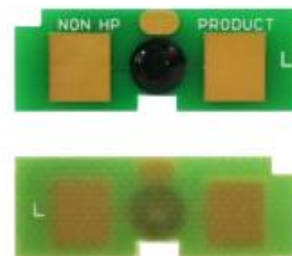

Appearance Change Canon LBP-3410/3460 Chips

Previous Version**Current Version**

Visual change only, new lots end in G. Mixed shipments effective March 11th 2021.

Affected Product Codes:

C3460CHIP-HY10

C3460CCHIP-LY10