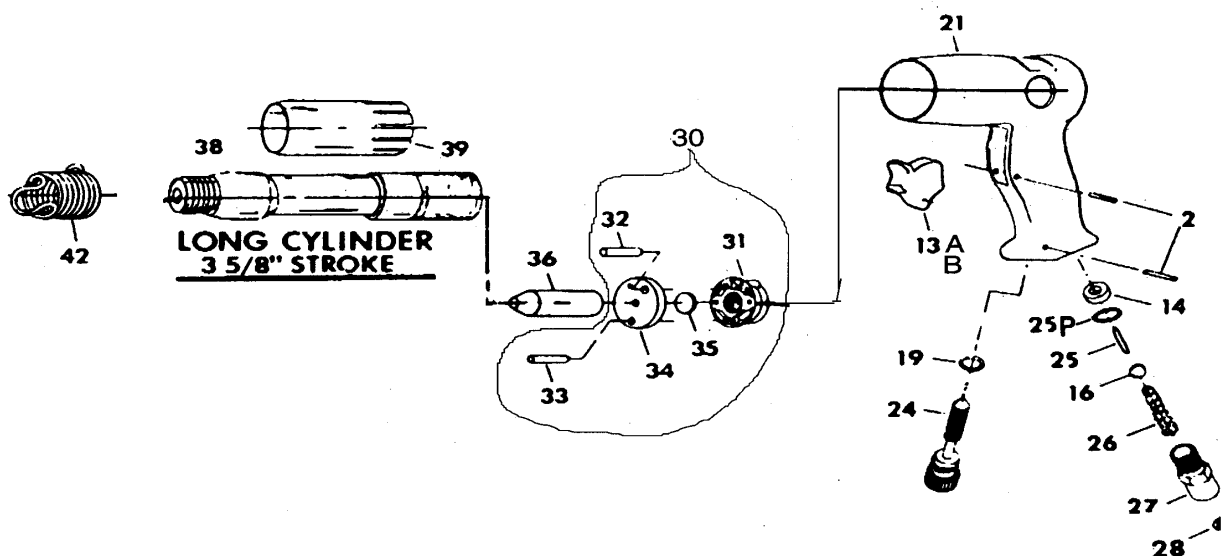

AH150L LONG BARREL AIR HAMMER PRODUCT # 404124

REF	PART NUMBER	DESCRIPTION	REQ
2	PUT-0030180	AH150M PIN	2
13A	PUT-104013	AH150M TRIGGER (PLASTIC)	1
13B	PUT-104013B	AH150M TRIGGER (DIE CASTING)	1
14	PUT-104014	AH150M BALL SEAT	1
16	PUT-104016	AH150M PLUG	1
19	PUT-0880200	AH150M O-RING	1
21	PUT-105021	AH150M HANDLE MED & LONG HAMMER	1
24	PUT-104024	AH150M REGULATOR	1
25	PUT-104025	AH150M PUSH ROD WITH #25P O-RINGS	1
25P	PUT-1025P	AH150M PUSH ROD O-RINGS:USE 104025	2
26	PUT-104026	AH150L VALVE SPRING	1
27	PUT-104027	AH150M INTAKE BUSHING	1
28	PUT-104028	AH150M SCREEN	1
30	PUT-104030	AH150M VALVE CASE ASSY INCL 31,32,33,34,35	1
31	PUT-104031	AH150M UPPER VALVE CASE:USE 104030	1
32	PUT-104032	AH150M VALVE PIN (LARGE):USE 104030	1
33	PUT-104033	AH150M VALVE PIN (SMALL):USE 104030	1
34	PUT-104034	AH150M LOWER VALVE CASE:USE 104030	1
35	PUT-104035	AH150M VALVE DISC:USE 104030	1
36	PUT-105236	AH150M PISTON (2-9/16")	1
38	PUT-105038H	AH150L CYLINDER LONG 3-5/8" ROUND	1
39	PUT-105239	AH150L EXHAUST SHIELD	1
42	PUT-104042	AH150M SPRING RETAINER	1