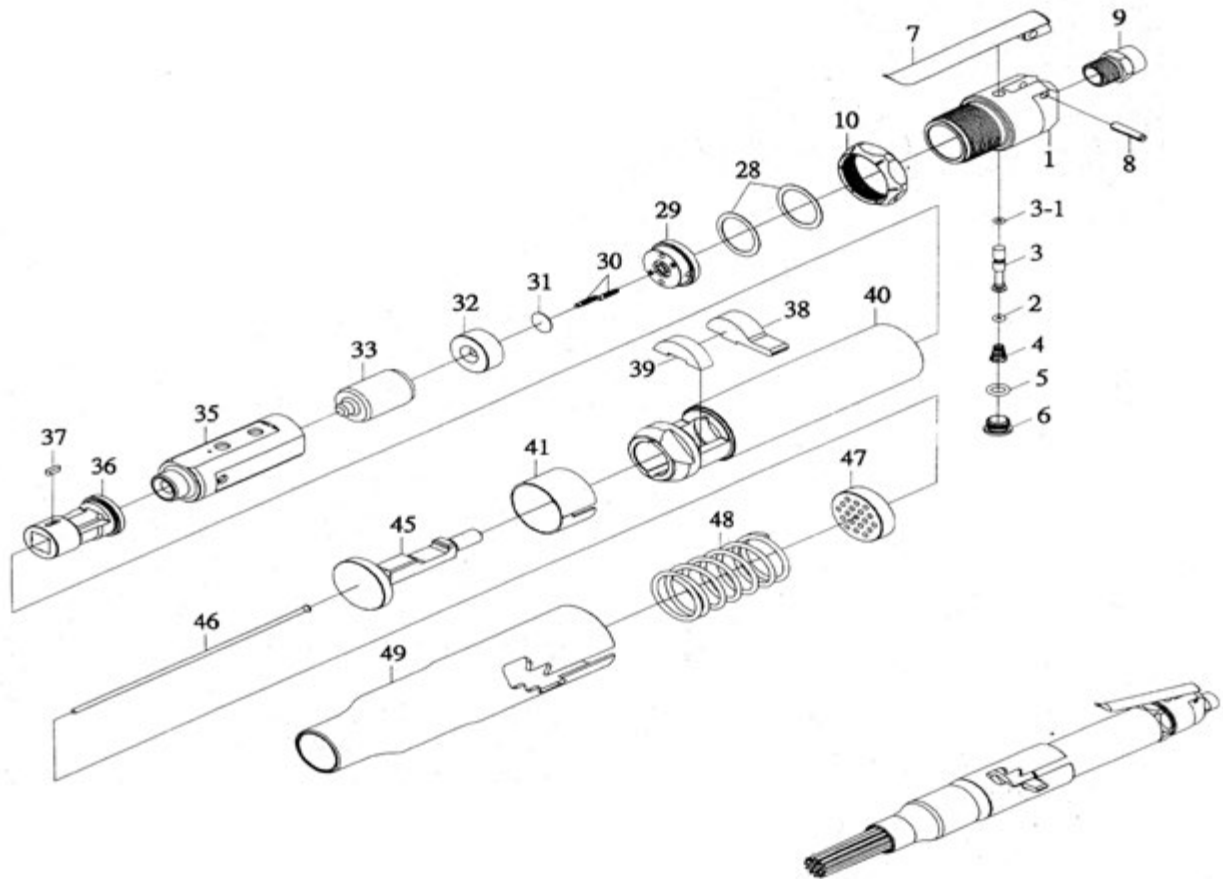

# NS260 NEEDLE SCALER STRAIGHT TYPE PROD # 404226

REF	PART NUMBER	DESCRIPTION	REQ	REF	PART NUMBER	DESCRIPTION	REQ
1	PUT-NS260-1	BACKHEAD	1	32	PUT-NS260-32	FRONT VALVE BLOCK	1
2	PUT-NS260-2	O RING	1	33	PUT-NS260-33	PISTON	1
3	PUT-NS260-3	THROTTLE VALVE	1	35	PUT-NS260-35	BARREL SLEEVE NOSE	1
3.1	PUT-NS260-3	O RING W 3		36	PUT-NS260-36	NOSE	1
4	PUT-NS260-4	SPRING	1	37	PUT-NS260-37	KEY	1
5	PUT-NS260-5	O-RING (8X2.5)	1	38	PUT-NS260-38	RETAINER BUFFER	1
6	PUT-NS260-6	VALVE CAP	1	39	PUT-NS260-39	BARREL RETAINER BUFFER	1
7	PUT-NS260-7	LEVER	1	40	PUT-NS260-40	BARREL	1
8	PUT-NS260-8	PIN (5X22)	1	41	PUT-NS260-41	RETAINER CLIP	1
9	PUT-NS260-9	HOSE ADAPTER	1	45	PUT-NS260-45	NEEDLE DRIVER	1
10	PUT-NS260-10	LOCK RING	1	46	905743	NEEDLE SET	19
28	PUT-NS260-28	ALIGNMENT SHIM	1	47	PUT-NS260-47	NEEDLE HOLDER	1
29	PUT-NS260-29	REAR VALVE BLOCK	1	48	PUT-NS260-48	SPRING	1
30	PUT-NS260-30	PIN (3X14)	2	49	PUT-NS260-49	NEEDLE TUBE	1
31	PUT-NS260-31	VALVE	1				