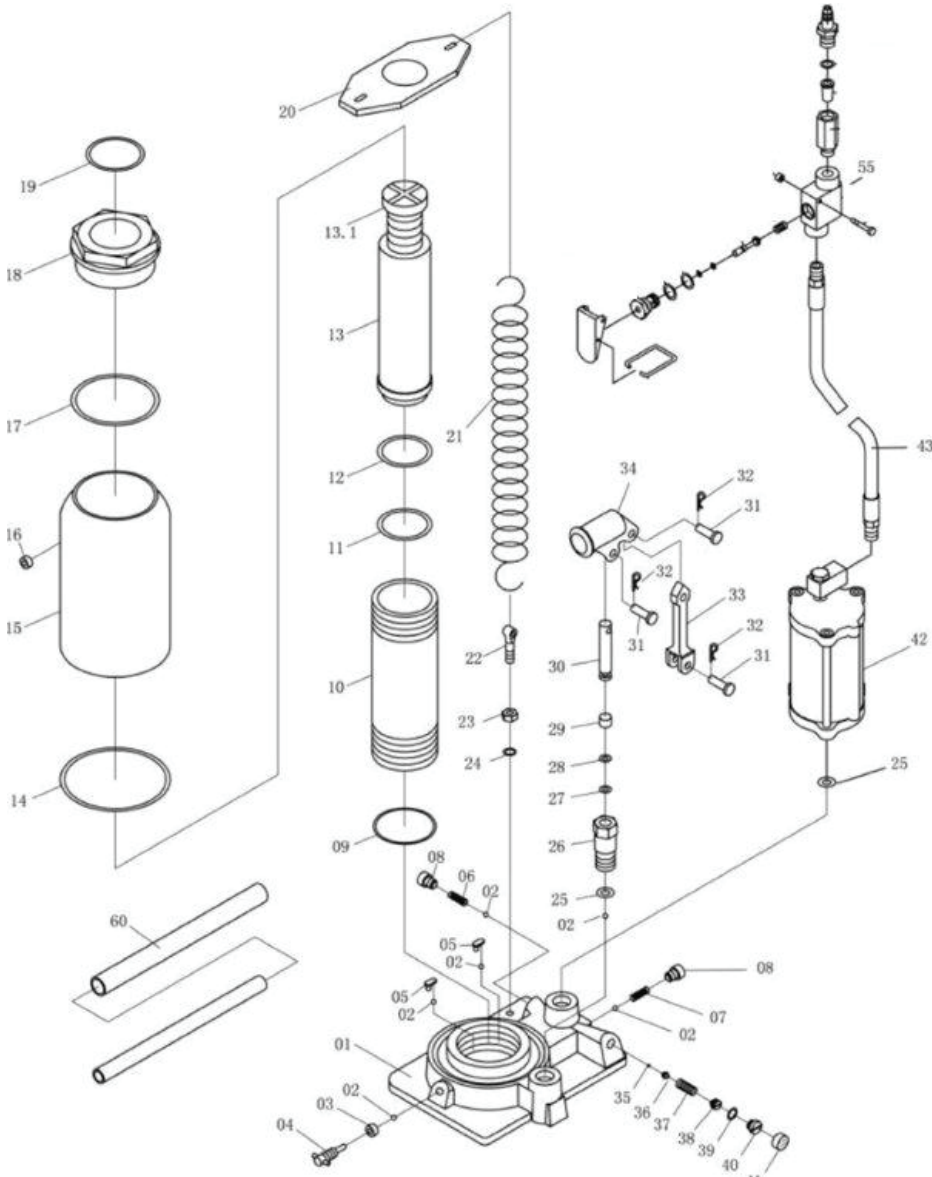

## 385SHD 20 TON AIR HYD BOTTLE JACK

PROD NO. 030158  
MOD NO. 385SHD

NO.	PART NUMBER	DESCRIPTION	REQ
01	PCN-385SHD-01	BASE	1
02	PCN-385SHD-02	BALL	6
03	PCN-385SHD-03	SEAL	1
04	PCN-385SHD-04	RELEASE VALVE	1
05	PCN-385SHD-05	BALL CUP	2
06	PCN-385SHD-06	SPRING	1
07	PCN-385SHD-07	SPRING	1
08	PCN-385SHD-08	SCREW	2
09	PCN-385SHD-09	NYLON RING	1
10	PCN-385SHD-10	CYLINDER	1
11	PCN-385SHD-11	O-RING	1
12	PCN-385SHD-12	CUP SEAL	1
13	PCN-385SHD-13	RAM WITH 13.1	1
14	PCN-385SHD-14	PACKING	1
15	PCN-385SHD-15	RESERVOIR	1
16	PCN-385SHD-16	FILLER PLUG	1
17	PCN-385SHD-17	NYLON RING	1
18	PCN-385SHD-18	TOP NUT	1
19	PCN-385SHD-19	O-RING	1
20	PCN-385SHD-20	SPRING PLATE	1
21	PCN-385SHD-21	SPRING	2
22	PCN-385SHD-22	EYE BOLT	2
23	PCN-385SHD-23	NUT	2
24	PCN-385SHD-24	LOCK WASHER	2
25	PCN-385SHD-25	WASHER	1
26	PCN-385SHD-26	PUMP CYLINDER	1
27	PCN-385SHD-27	O-RING	1
28	PCN-385SHD-28	NYLON RING	1
29	PCN-385SHD-29	DUST RING	1
30	PCN-385SHD-30	PISTON	1
31	PCN-385SHD-31	PIN	3
32	PCN-385SHD-32	R-PIN	3
33	PCN-385SHD-33	CONNECTOR	1
34	PCN-385SHD-34	HANDLE BRACKET	1
35	PCN-385SHD-35	BALL	1
36	PCN-385SHD-36	BALL CUP	1
37	PCN-385SHD-37	SPRING	1
38	PCN-385SHD-38	SCREW	1
39	PCN-385SHD-39	O-RING	1
40	PCN-385SHD-40	SCREW	1
41	PCN-385SHD-41	PLASTIC CUP	1
42	PCN-385SHD-42	AIR MOTOR	1
43	PCN-385SHD-43	AIR HOSE	1
55	PCN-385SHD-55	VALVE ASSY	1
60	PCN-385SHD-60	HANDLE SET	2

PCN-385SHD-RK

HYDRAULIC REPAIR KIT , CONTENTS

02,03,05,06,07,08,09,11,12,14,16,17,19

25,27,28,29,35,36,37,38,39,40,41

AIR MOTOR REPAIR KIT

PCN-SP75TSHDAM-RK