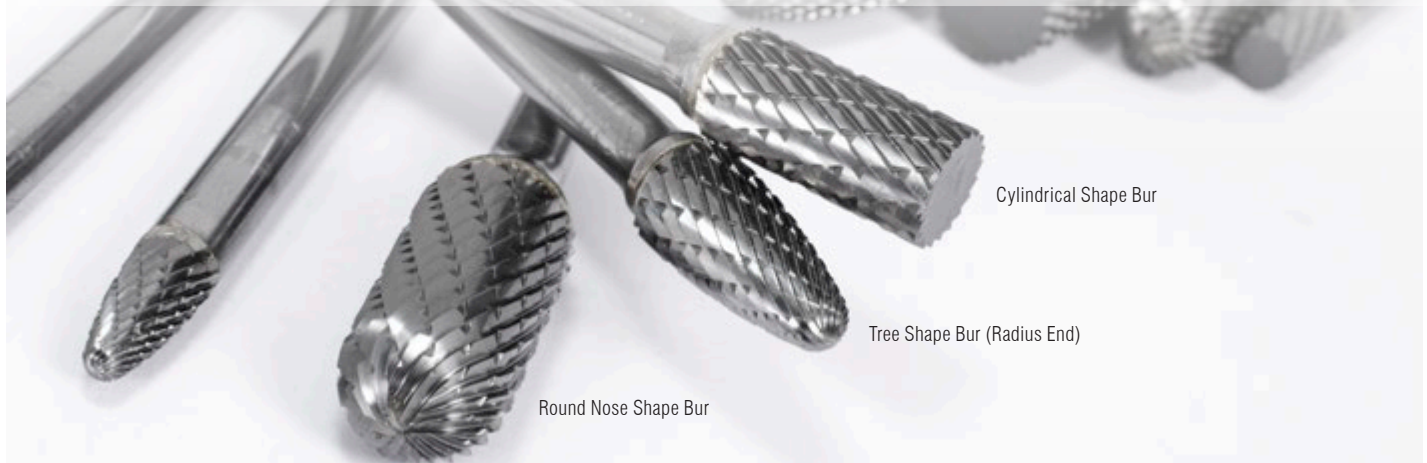

# ABRASIVES.

## JET-KUT® Long Shaft Carbide Burs - Super Premium Double Cut - 1/4" Shanks (For Steel/Stainless Steel)

- JET-KUT® Super Premium Double Cut – 1/4" Shank
- The double-cut design of our premium carbide burs creates a much smaller chip, offers efficient stock removal and is the most popular of fluting styles
- Applications: ideal for high alloy steel and other high quality tool steels, stainless steel and heat resistant castings as well as plastic material, brass and cold forged aluminum
- Made in U.S.A. to JET's strict standards