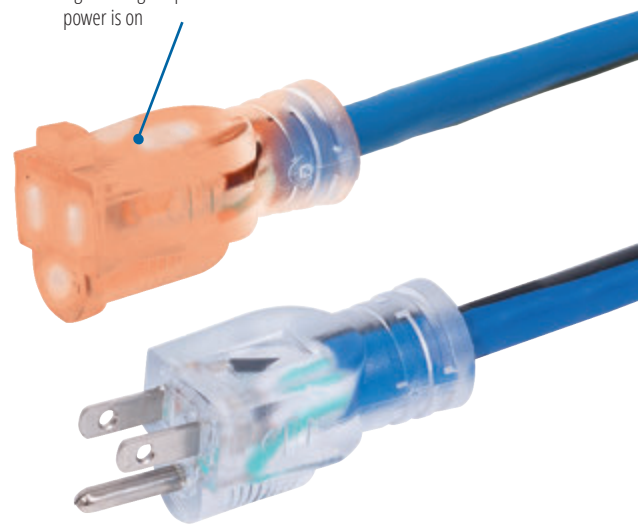

NEW PRODUCT ANNOUNCEMENT

CONTRACTOR GRADE EXTENSION CORDS - SINGLE TAP

PROD. NO.	MOD. NO.	GAUGE	LENGTH	AMPS	MAXIMUM WATTS
849861	JLEC-1425S	14	25'	15	1,875
849862	JLEC-1450S	14	50'	15	1,875
849864	JLEC-14100S	14	100'	15	1,875
849866	JLEC-1225S	12	25'	15	1,875
849867	JLEC-1250S	12	50'	15	1,875
849869	JLEC-12100S	12	100'	15	1,875

- SJTOW cord for indoor and outdoor use
- Stays flexible to -50°C
- Resists most shop chemicals

Lighted single tap indicates when power is on

STARTECH® LIGHTING

- STARTECH® stands behind the quality of all our professional tools. Contractor Grade Extension Cords are covered by our quality workmanship guarantee*.
- Our knowledgeable staff are happy to serve you - please call our Inside Sales team.
- STARTECH® is a proudly Canadian owned company dedicated to bringing quality tools and equipment to professional workers in Canada.