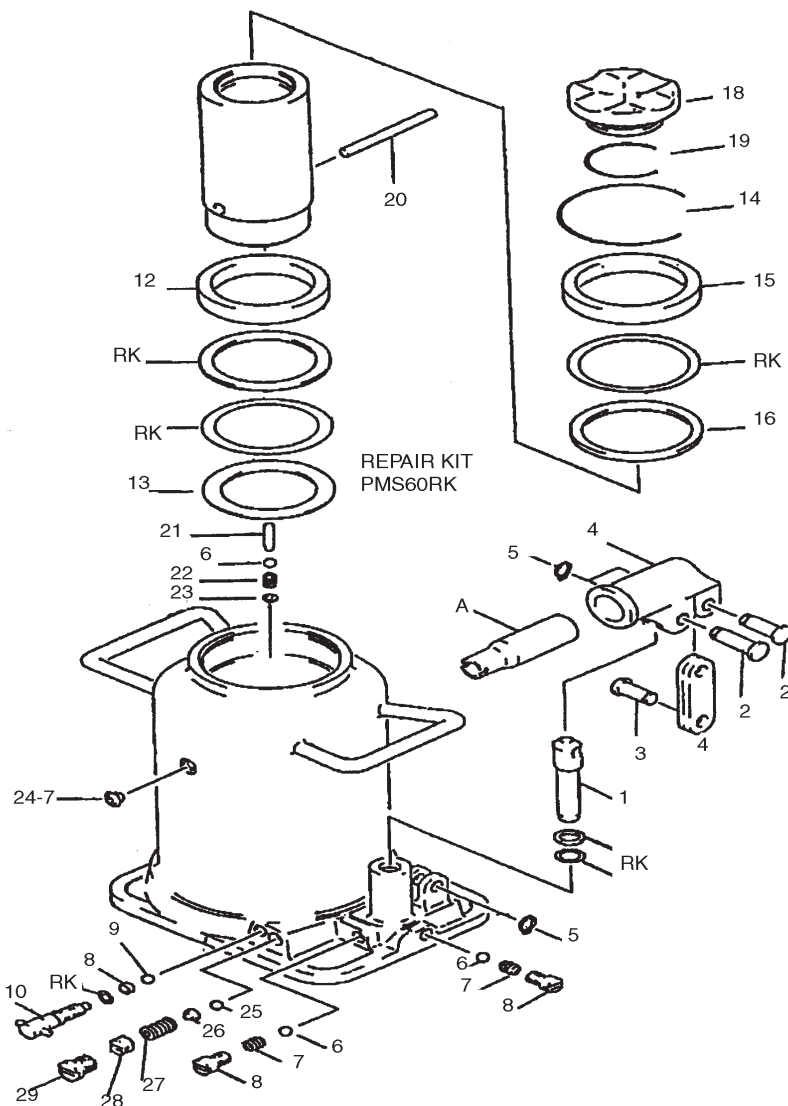

JET INDUSTRIAL BOTTLE JACK PRODUCT # 140112

REF	PART	DESCRIPTION	REQ	REF	PART	DESCRIPTION	REQ
1	PMS602	Pump Plunger	1	21	PMS17.530	Pin Vertical	1
2	PMS605	Pump Plunger Pin	2	22	PMS17.531	Ram Spring	1
3	PMS606	Pump Stay Pin	1	23	PMS17.532	Ram Spring Stop	1
4	PMS607	Handle Socket Assy	1	24-1	RK	Ring	1
5	PMS609	Stap Ring	2	24-2	RK	Packing	1
6	PMS6010	Valve Ball	3	24-3	RK	Packing	1
7	PMS5.011	Spring	2	24-4	RK	Back Up Ring	1
8	PMS5.012	Valve Plug	2	24-5	RK	Packing	1
9	PMS6010	Valve ball	1	24-6	RK	Packing	1
10	PMS1.515	Release Assy	1	24-7	PMS1.528	Plug	1
12	PMS6017	Ram Packing Set	1	25	PMS6033	Valve Ball	1
13	PMS6020	Ram Packing Stopper	1	26	PMS6034	Ball Support	1
14	PMS6021	Snap Ring	1	27	PMS6035	Spring	1
15	PMS6022	Stuffing Ring	1	28	PMS6036	Spring Support	1
16	PMS6024	Stopper Ring	1	29	PMS6036	Valve Plug	1
18	PMS6026	Supporting Plate	1	A	PMS608	Handle	1
19	PMS6027	Snap Ring	1	RK	PMS60RK	Repair Kit	1
20	PMS17.529	Pin Horizontal	1				