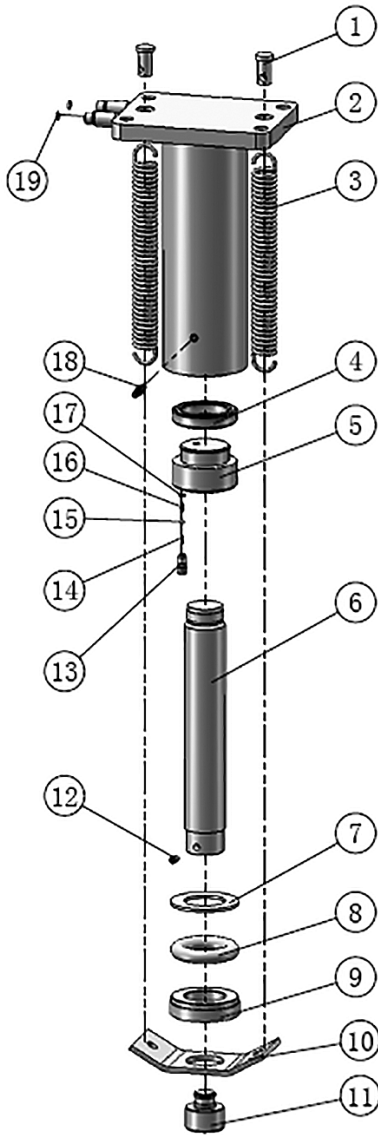

## 35-TON SHOP PRESS – AIR/HYDRAULIC

PROD. NO. 032173

MOD. NO. 135

REF	PART NUMBER	DESCRIPTION	REQ
1	PFH-135P1	SPREADER BAR	2
6	PFH-135P6	BASE SUPPORT	2
7	PFH-135P7	PRESS BRIDGE	1
9	PFH-135P9	ARBOUR PLATE	2
10	PFH-135P10	SUPPORT PINS	2
11	PFH-150P10	PUMP ASY	1
12	PFH-135P12	UPPER PIPE ASSY	1
21	PFH-135P21	PRESSURE HEAD	1
XX	PFH-135HDWKIT	HARDWARE KIT CONTAINS 2,3,4,5,14,15,16,19,20	1

## 35-TON SHOP PRESS – AIR/HYDRAULIC

PROD. NO. 032173

MOD. NO. 135

REF	PART NUMBER	DESCRIPTION	REQ
3	PFH-150PHS	SPRING	2
6	PFH-135PH6	PISTON ROD	1
5	PFH-135PH5	PRESSURE HEAD	1
9	PFH-135PH9	GUIDE SLEEVE	1
10	PFH-135PH10	SPRING PLATE	1
XX	PFH-135PH5RK	HEAD REPAIR KIT CONTAINS 4,7,8,13,14,15,16,17,18,19	1

REF	PART NUMBER	DESCRIPTION	REQ
1	PFH-150P10	POWERUNIT LESS PUMP	1
16	PFH-150PH21	PUMP SMALL INCLUDES 16,15,17,18,21	1
21	PFH-150PH26	PUMP LARGE INCLUDES 21,15,17,18,20	1
28	PFH-380CP04	AIR PUMP	1
XX	PFH-380CPRK	AIR PUMP REPAIR KIT	1
XX	PFH-150PRK	HYD REPAIR KIT	1