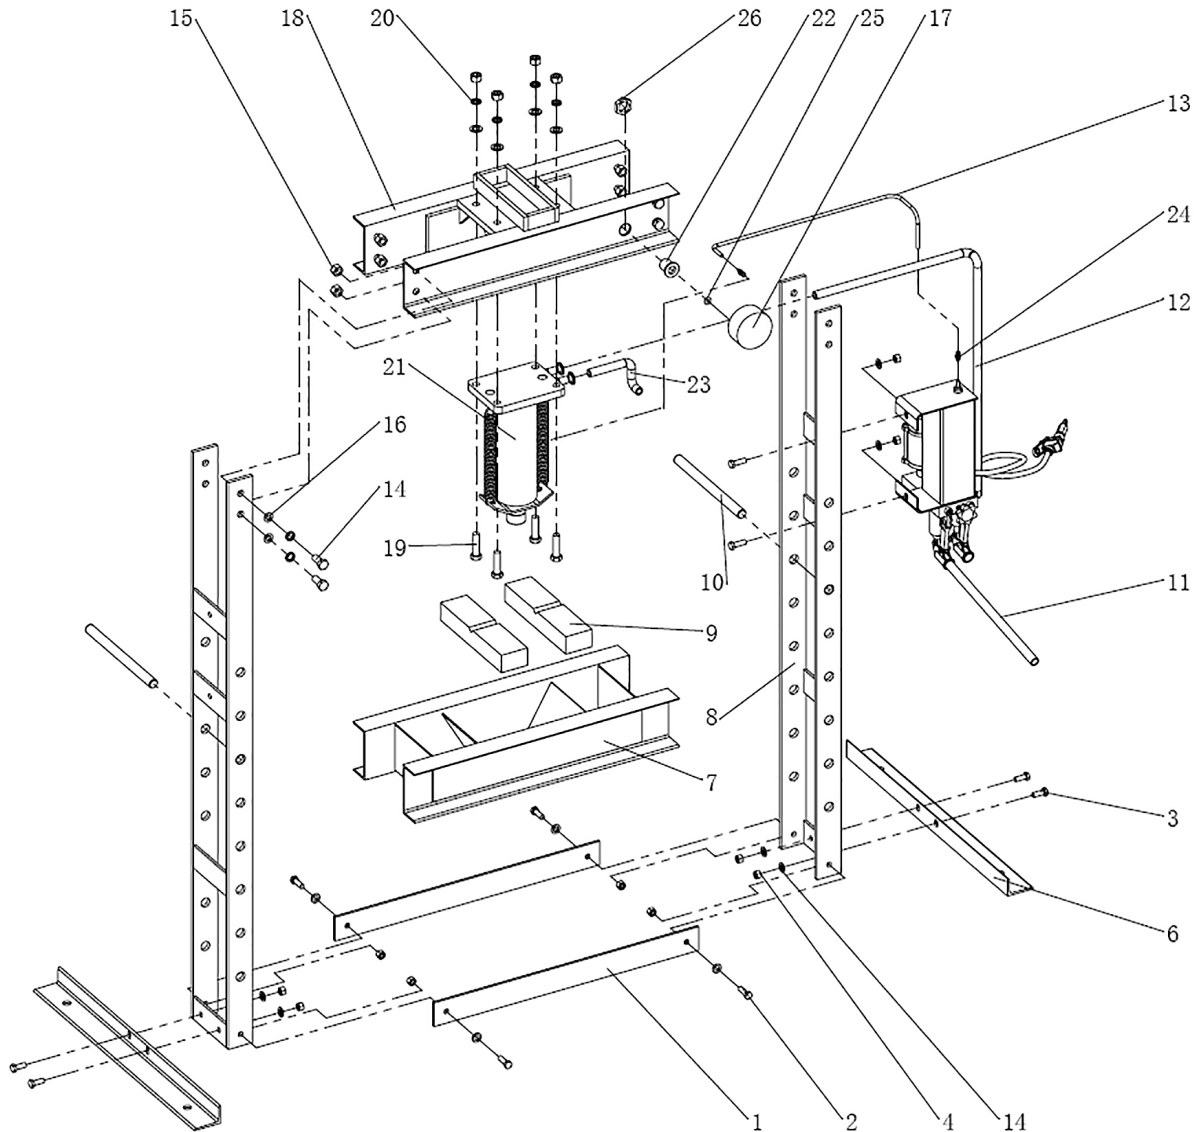

## 35-TON SHOP PRESS – AIR/HYDRAULIC

PROD. NO. 032173

MOD. NO. 135

REF	PART NUMBER	DESCRIPTION	REQ
1	PFH-135P1	SPREADER BAR	2
6	PFH-135P6	BASE SUPPORT	2
7	PFH-135P7	PRESS BRIDGE	1
9	PFH-135P9	ARBOUR PLATE	2
10	PFH-135P10	SUPPORT PINS	2
11	PFH-150P10	PUMP ASY	1
12	PFH-135P12	UPPER PIPE ASSY	1
21	PFH-135P21	PRESSURE HEAD	1
XX	PFH-135HDWKIT	HARDWARE KIT CONTAINS 2,3,4,5,14,15,16,19,20	1

## 35-TON SHOP PRESS – AIR/HYDRAULIC

PROD. NO. 032173

MOD. NO. 135

REF	PART NUMBER	DESCRIPTION	REQ
3	PFH-150PHS	SPRING	2
6	PFH-135PH6	PISTON ROD	1
5	PFH-135PH5	PRESSURE HEAD	1
9	PFH-135PH9	GUIDE SLEEVE	1
10	PFH-135PH10	SPRING PLATE	1
XX	PFH-135PH5RK	HEAD REPAIR KIT CONTAINS 4,7,8,13,14,15,16,17,18,19	1

REF	PART NUMBER	DESCRIPTION	REQ
1	PFH-150P10	POWERUNIT LESS PUMP	1
16	PFH-150PH21	PUMP SMALL INCLUDES 16,15,17,18,21	1
21	PFH-150PH26	PUMP LARGE INCLUDES 21,15,17,18,20	1
28	PFH-380CP04	AIR PUMP	1
XX	PFH-380CPRK	AIR PUMP REPAIR KIT	1
XX	PFH-150PRK	HYD REPAIR KIT	1