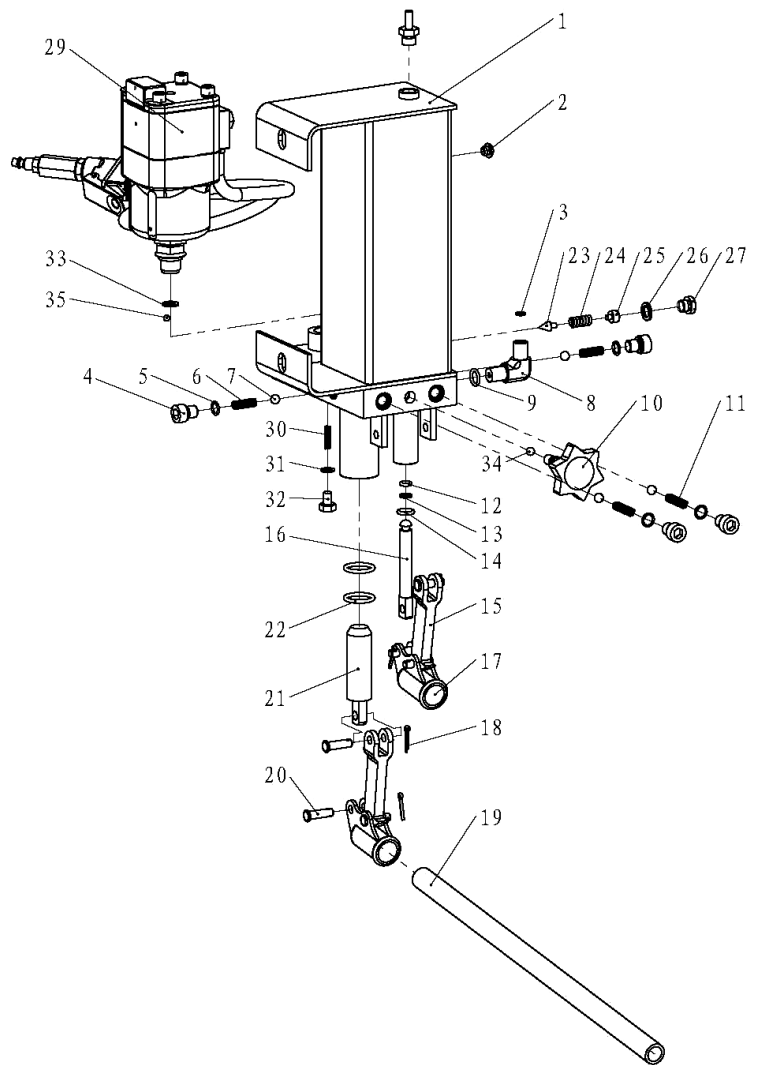

## 35-TON SHOP PRESS – AIR/HYDRAULIC

PROD. NO. 032173

MOD. NO. 135

REF	PART NUMBER	DESCRIPTION	REQ
1	PFH-135P1	SPREADER BAR	2
6	PFH-135P6	BASE SUPPORT	2
7	PFH-135P7	PRESS BRIDGE	1
9	PFH-135P9	ARBOUR PLATE	2
10	PFH-135P10	SUPPORT PINS	2
11	PFH-150P10	PUMP ASY	1
12	PFH-135P12	UPPER PIPE ASSY	1
21	PFH-135P21	PRESSURE HEAD	1
XX	PFH-135HDWKIT	HARDWARE KIT CONTAINS 2,3,4,5,14,15,16,19,20	1

## 35-TON SHOP PRESS – AIR/HYDRAULIC

PROD. NO. 032173

MOD. NO. 135

REF	PART NUMBER	DESCRIPTION	REQ
3	PFH-150PHS	SPRING	2
6	PFH-135PH6	PISTON ROD	1
5	PFH-135PH5	PRESSURE HEAD	1
9	PFH-135PH9	GUIDE SLEEVE	1
10	PFH-135PH10	SPRING PLATE	1
XX	PFH-135PH5RK	HEAD REPAIR KIT CONTAINS 4,7,8,13,14,15,16,17,18,19	1

REF	PART NUMBER	DESCRIPTION	REQ
1	PFH-150P10	POWERUNIT LESS PUMP	1
16	PFH-150PH21	PUMP SMALL INCLUDES 16,15,17,18,21	1
21	PFH-150PH26	PUMP LARGE INCLUDES 21,15,17,18,20	1
28	PFH-380CP04	AIR PUMP	1
XX	PFH-380CPRK	AIR PUMP REPAIR KIT	1
XX	PFH-150PRK	HYD REPAIR KIT	1