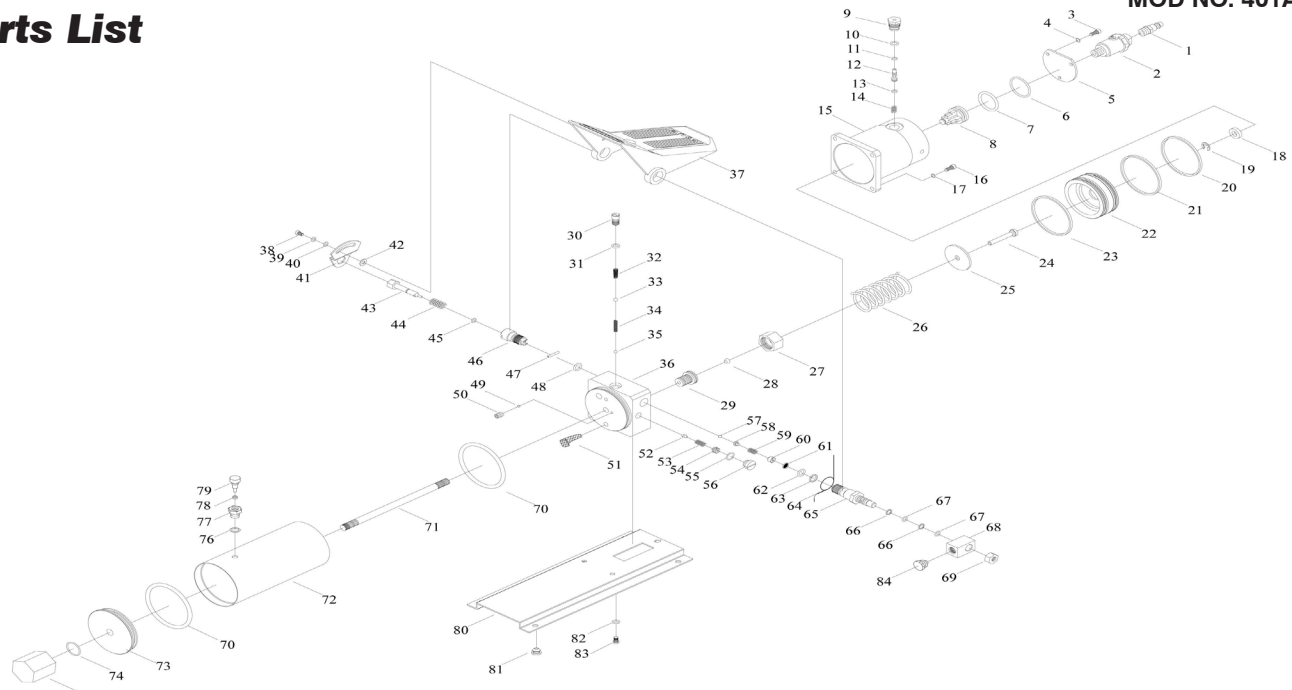

401A AIR/HYDRAULIC FOOT PUMP

PROD NO. 030212
MOD NO. 401A

Parts List

REF	PART NUMBER	DESCRIPTION	REQ	REF	PART NUMBER	DESCRIPTION	REQ	REF	PART NUMBER	DESCRIPTION	REQ
1	PCN-401A-01	Quick coupler-male	1	29	PCN-401A-29	Cylinder	1	57	PCN-401A-RK	Ball	1
2	PCN-401A-02	Oil mist	1	30	PCN-401A-30	Screw	1	58	PCN-401A-RK	Ball cup	1
3	PCN-401A-03	Screw	3	31	PCN-401A-RK	Copper washer	1	59	PCN-401A-RK	Spring	1
4	PCN-401A-04	Lock washer	3	32	PCN-401A-RK	Spring	1	60	PCN-401A-60	Screw	1
5	PCN-401A-05	Cover	1	33	PCN-401A-RK	Ball	1	61	PCN-401A-RK	Oil filter	1
6	PCN-401A-RK	O-ring	1	34	PCN-401A-RK	Spring	1	62	PCN-401A-RK	O-ring	1
7	PCN-401A-RK	O-ring	1	35	PCN-401A-RK	Ball	1	63	PCN-401A-RK	Retainer	1
8	PCN-401A-08	Small piston	1	36	PCN-401A-36	Valve base	1	64	PCN-401A-RK	Torsion spring	1
9	PCN-401A-09	Air valve seat	1	37	PCN-401A-37	Foot pedal	1	65	PCN-401A-65	Oil outlet seat	1
10	PCN-401A-RK	O-ring	1	38	PCN-401A-38	Screw	1	66	PCN-401A-RK	Retainer	2
11	PCN-401A-RK	O-ring	1	39	PCN-401A-39	Lock washer	1	67	PCN-401A-RK	O-ring	2
12	PCN-401A-12	Air valve	1	40	PCN-401A-40	Washer	1	68	PCN-401A-68	Hose connector	1
13	PCN-401A-RK	O-ring	1	41	PCN-401A-41	Bleeding plate	1	69	PCN-401A-69	lock nut	1
14	PCN-401A-RK	Spring	1	42	PCN-401A-42	Washer	1	70	PCN-401A-RK	O-ring	2
15	PCN-401A-15	Air cylinder	1	43	PCN-401A-43	Release bar	1	71	PCN-401A-71	lever	1
16	PCN-401A-16	Screw	1	44	PCN-401A-RK	Spring	1	72	PCN-401A-72	Reservoir	1
17	PCN-401A-17	Lock washer	1	45	PCN-401A-RK	O-ring	1	73	PCN-401A-73	Reservoir cover	1
18	PCN-401A-RK	Sealing ring	1	46	PCN-401A-46	Release valve seat	1	74	PCN-401A-RK	O-ring	1
19	PCN-401A-RK	Snap retainer	1	47	PCN-401A-47	Pin	1	75	PCN-401A-75	Nut	1
20	PCN-401A-RK	Sealing ring	1	48	PCN-401A-RK	O-ring	1	76	PCN-401A-RK	Nylon ring	1
21	PCN-401A-RK	O-ring	1	49	PCN-401A-RK	Ball	1	77	PCN-401A-77	Fill plug	1
22	PCN-401A-22	Air piston	1	50	PCN-401A-50	Screw	1	78	PCN-401A-RK	Sealing ring	1
23	PCN-401A-RK	Sealing ring	1	51	PCN-401A-RK	Strainer	1	79	PCN-401A-79	Breathe valve	1
24	PCN-401A-24	Piston	1	52	PCN-401A-RK	Needle valve	1	80	PCN-401A-80	Base plate	1
25	PCN-401A-25	Washer	1	53	PCN-401A-RK	Safe valve spring	1	81	PCN-401A-81	Rubber foot	4
26	PCN-401A-26	Spring	1	54	PCN-401A-RK	Screw	1	82	PCN-401A-82	Lock washer	3
27	PCN-401A-27	Nut	1	55	PCN-401A-RK	O-ring	1	83	PCN-401A-83	Screw	3
28	PCN-401A-RK	Sealing ring	1	56	PCN-401A-56	Screw	1	84	PCN-401A-84	Dust cap	1