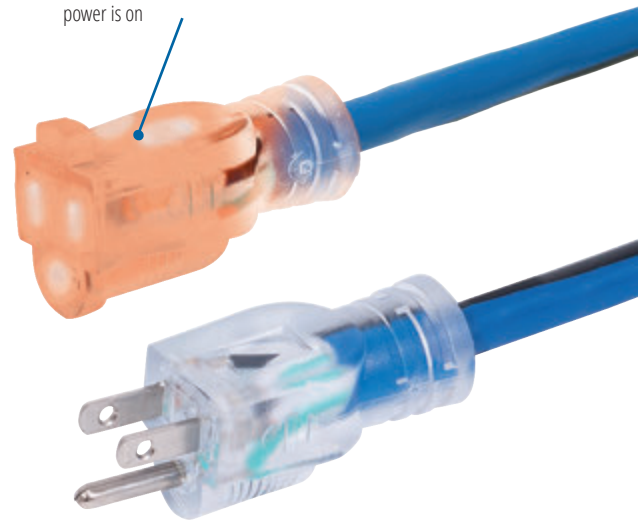

NEW PRODUCT ANNOUNCEMENT

CONTRACTOR GRADE EXTENSION CORDS - SINGLE TAP

PROD. NO.	MOD. NO.	GAUGE	LENGTH	AMPS	MAXIMUM WATTS
849861	JLEC-1425S	14	25'	15	1,875
849862	JLEC-1450S	14	50'	15	1,875
849864	JLEC-14100S	14	100'	15	1,875
849866	JLEC-1225S	12	25'	15	1,875
849867	JLEC-1250S	12	50'	15	1,875
849869	JLEC-12100S	12	100'	15	1,875

- SJTOW cord for indoor and outdoor use
- Stays flexible to -50°C
- Resists most shop chemicals

Lighted single tap indicates when power is on

STARTECH® LIGHTING

- STARTECH® stands behind the quality of all our professional tools. Contractor Grade Extension Cords are covered by our quality workmanship guarantee*.
- Our knowledgeable staff are happy to serve you - please call our Inside Sales team.
- STARTECH® is a proudly Canadian owned company dedicated to bringing quality tools and equipment to professional workers in Canada.