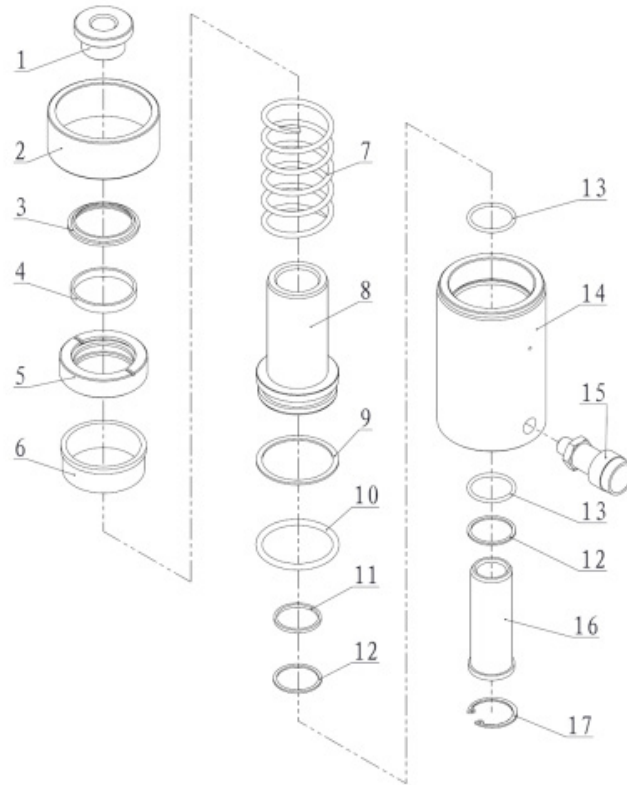

SACH302 30 HOLLOW SINGLE ACTING CYL

PROD NO. 033078
MOD NO. SACH302

REF	Part Number	Description	REQ	REF	Part Number	Description	REQ
1	PEP-SACH302-01	Saddle	1	9*	PEP-SACH302-09	Gasket	1
2	PEP-SACH302-02	Thread Cover	1	10*	PEP-SACH302-10	O-ring	1
3*	PEP-SACH302-03	Wiper Ring	1	11*	PEP-SACH302-11	Wiper Ring	1
4	PEP-SACH302-04	Anti-wear Ring	1	12*	PEP-SACH302-12	Gasket	2
5	PEP-SACH302-05	Guide Ring	1	13*	PEP-SACH302-13	O-ring	2
6	PEP-SACH302-06	Stop Ring	1	14	PEP-SACH302-14	Cylinder	1
7	PEP-SACH302-07	Spring	1	15	PEP-SACH302-15	Coupler	1
8	PEP-SACH302-08	Piston	1	16	PEP-SACH302-15	Small Piston	1
				17	PEP-SACH302-17	Snap Ring	1

* Items included in Repair Kit, Repair Kit order number: PEP-SACH302-RK