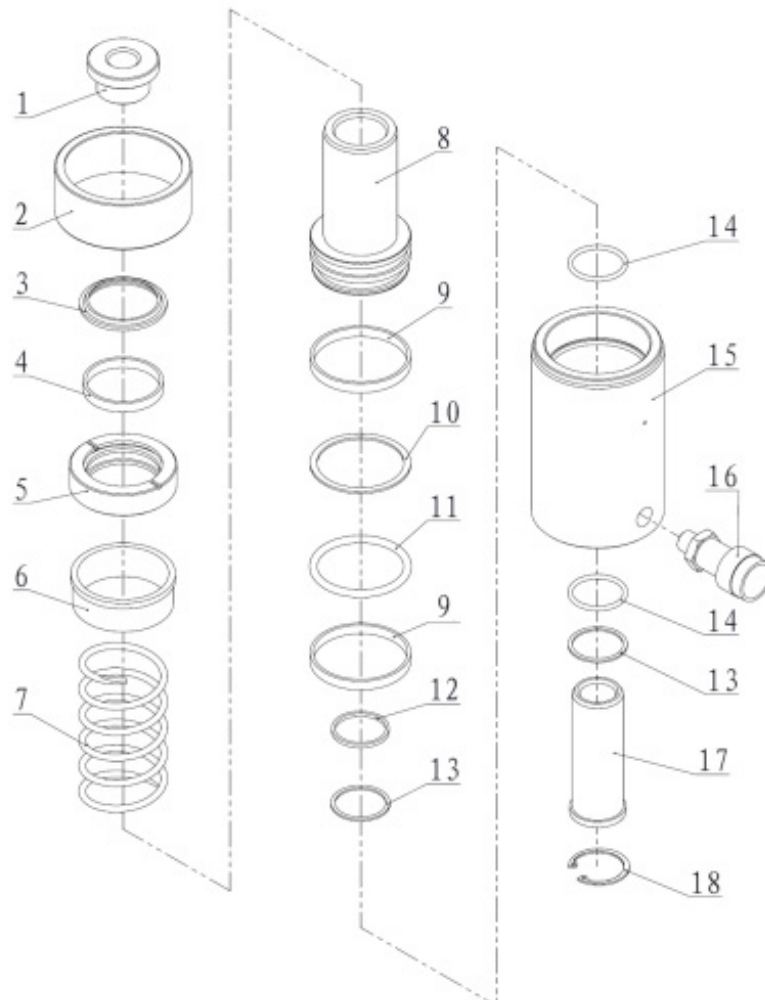

SACH306 30 HOLLOW SINGLE ACTING CYL

PROD NO. 033079
MOD NO. SACH306

REF	Part Number	Description	REQ	REF	Part Number	Description	REQ
1	PEP-SACH306-01	Saddle	1	10*	PEP-SACH306-10	Gasket	1
2	PEP-SACH306-02	Thread Cover	1	11*	PEP-SACH306-11	O-ring	1
3*	PEP-SACH306-03	Wiper Ring	1	12*	PEP-SACH306-12	Wiper Ring	1
4	PEP-SACH306-04	Anti-wear Ring	1	13*	PEP-SACH306-13	Gasket	2
5	PEP-SACH306-05	Guide Ring	1	14*	PEP-SACH306-14	O-ring	2
6	PEP-SACH306-06	Stop Ring	1	15	PEP-SACH306-15	Cylinder	1
7	PEP-SACH306-07	Spring	1	16	PEP-SACH306-16	Coupler	1
8	PEP-SACH306-08	Piston	1	17	PEP-SACH306-17	Small Piston	1
9	PEP-SACH306-09	Anti-wear Ring	2	18	PEP-SACH306-18	Snap Ring	1

* Items included in Repair Kit, Repair Kit order number: PEP-SACH306-RK