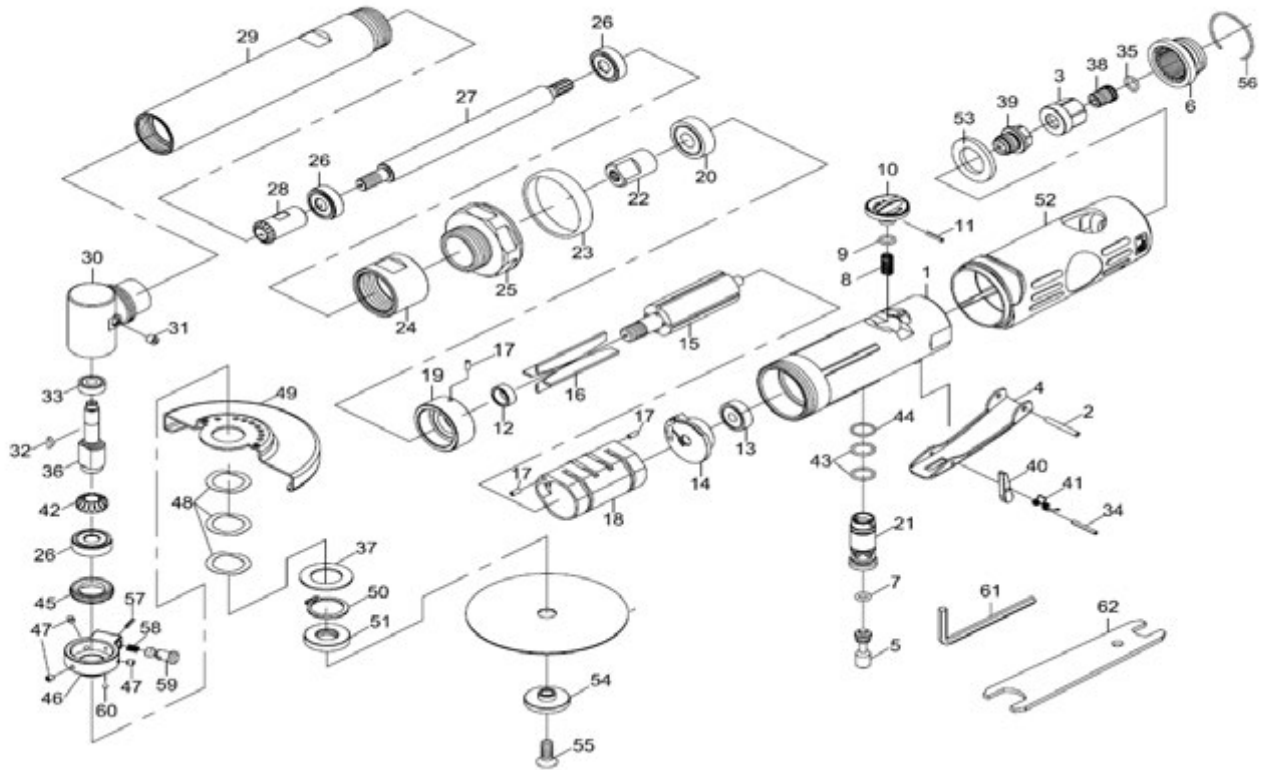

CO4HDE 4" EXTENDED CUTOFF TOOL PRODUCT # 409016

REF	PART NUMBER	DESCRIPTION	REQ	REF	PART NUMBER	DESCRIPTION	REQ	REF	PART NUMBER	DESCRIPTION	REQ
01	PSM-CO4HDE-01	MOTOR HOUSING	1	22	PSM-CO4HDE-22	CONNECTER	1	43	PSM-CO4HDE-43	O-RING (2) 10.7X1.5)	2
02	PSM-CO4HDE-02	SPRING PIN (3X24)	1	23	PSM-CO4HDE-23	DECORATION RING	1	44	PSM-CO4HDE-44	O-RING 11.4X1.25)	1
03	PSM-CO4HDE-03	AIR INLET	1	24	PSM-CO4HDE-24	CONNECTER NUT	1	45	PSM-CO4HDE-45	CLAMP NUT	1
04	PSM-CO4HDE-04	THROTTLE LEVER	1	25	PSM-CO4HDE-25	CLAMP NUT	1	46	PSM-CO4HDE-46	COVER SEAT	1
05	PSM-CO4HDE-05	VALVE SHAFT	1	26	PB608-2Z	BALL BEARING	3	47	PSM-CO4HDE-47	SET SCREW (M4X4)	3
06	PSM-CO4HDE-06	EXHAUST DIFFUSER	1	27	PSM-CO4HDE-27	ROLLER SHAFT	1	48	PSM-CO4HDE-48	WAVE WASHER(WW-20)	3
07	PSM-CO4HDE-07	O-RING (3.9X2.2)	1	28	PSM-CO4HDE-28	BEVEL GEAR	1	49	PSM-CO4HDE-49	DISC COVER	1
08	PSM-CO4HDE-08	VALVE SPRING	1	29	PSM-CO4HDE-29	CONNECTER PIPE	1	50	PSM-CO4HDE-50	RETAINER RING	1
09	PSM-CO4HDE-09	O-RING 6.5X1.5)	1	30	PSM-CO4HDE-30	HEAD	1	51	PSM-CO4HDE-51	FLANGE	1
10	PSM-CO4HDE-10	AIR REGULATOR KNOB	1	31	PSM-CO4HDE-31	OIL CAP	1	52	PSM-CO4HDE-52	RUBBER GRIP	1
11	PSM-CO4HDE-11	SPRING PIN (2X12)	1	32	PSM-CO4HDE-32	KEY	1	53	PSM-CO4HDE-53	MUFFLER	1
12	PSM-CO4HDE-12	ROTOR BUSHING	1	33	PB696-2Z	BALL BEARING	1	54	PSM-CO4HDE-54	FLANGE NUT	1
13	PB626-2Z	BALL BEARING	1	34	PSM-CO4HDE-34	SPRING PIN (2X18)	1	55	PSM-CO4HDE-55	SCREW (M6X18L)	1
14	PSM-CO4HDE-14	REAR END PLATE	1	35	PSM-CO4HDE-35	O-RING (7.5X1.5)	1	56	PSM-CO4HDE-56	RETAINER RING	1
15	PSM-CO4HDE-15	ROTOR	1	36	PSM-CO4HDE-36	SPINDLE	1	57	PSM-CO4HDE-57	SPRING PIN (2X10)	1
16	PSM-CO4HDE-16	ROTOR BLADE (4)	4	37	PSM-CO4HDE-37	WASHER	1	58	PSM-CO4HDE-58	SPRING	1
17	PSM-CO4HDE-17	SPRING PIN (3)	3	38	PSM-CO4HDE-38	SCREW	1	59	PSM-CO4HDE-59	STOP BUTTON	1
18	PSM-CO4HDE-18	CYLINDER	1	39	PSM-CO4HDE-39	FIXED SHAFT	1	60	PSM-CO4HDE-60	STEEL BALL (9/64")	1
19	PSM-CO4HDE-19	FRONT END PLATE	1	40	PSM-CO4HDE-40	SAFETY BAR	1	61	PSM-CO4HDE-61	HEX-KEY WRENCH (4MM)	1
20	PB6000-2Z	BALL BEARING	1	41	PSM-CO4HDE-41	SPRING	1	62	PSM-CO4HDE-62	SPANNER (11MM,17MM)	1
21	PSM-CO4HDE-21	BUSHING	1	42	PSM-CO4HDE-42	BEVEL GEAR	1				