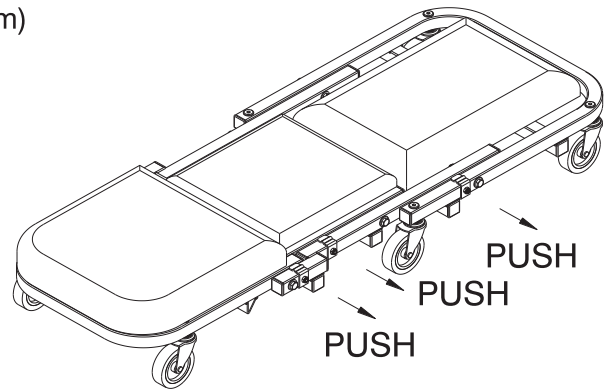

4-WAY FOLDING CREEPER SEAT

PROD. NO. 355121
 MOD. NO. JFZC-43450SHD

DIMENSIONS:
 L 42-1/2" (1080 mm) x W 16" (406 mm) x H 6-3/4" (172 mm)

WEIGHT CAPACITY:
 450 lb

- FEATURES:**
- 4-in-1 multi-function
 - Flat creeper
 - Shop seat
 - Tool tray
 - Quickly and easily converts from creeper to shop seat.
 - Six 3" swivel casters for easy maneuverability.
 - 1" tubular iron construction with pad.