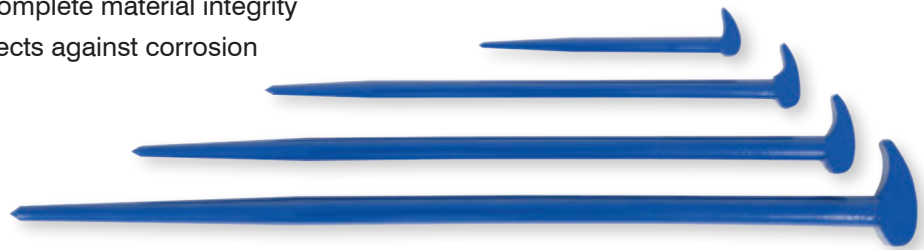

HAND TOOLS.

4 Piece Rolling Head Pry Bar Set

859211 / JRPB-4S

- Rounded head acts as a fulcrum to provide extra leverage
- Tapered point and round stock ideal for aligning parts through bolt holes
- Heat treated Chrome Vanadium steel for professional use
- Magnetic particle tested to ensure complete material integrity
- Electrostatic powder coat paint protects against corrosion
- Includes: **6, 12, 16, 20"**

Rolling Head Pry Bars - Open Stock

PROD. NO.	Length	Contained in Set
859212	6"	859211
859213	12"	859211
859214	16"	859211
859215	20"	859211

BRANCHES:

Vancouver

49 Schooner Street
Coquitlam, BC V3K 0B3
Tel: (604) 523-TOOL (8665)
Toll Free: 1-800-472-7685
Fax: (604) 526-JET1 (5381)
Toll Free: 1-800-663-7742