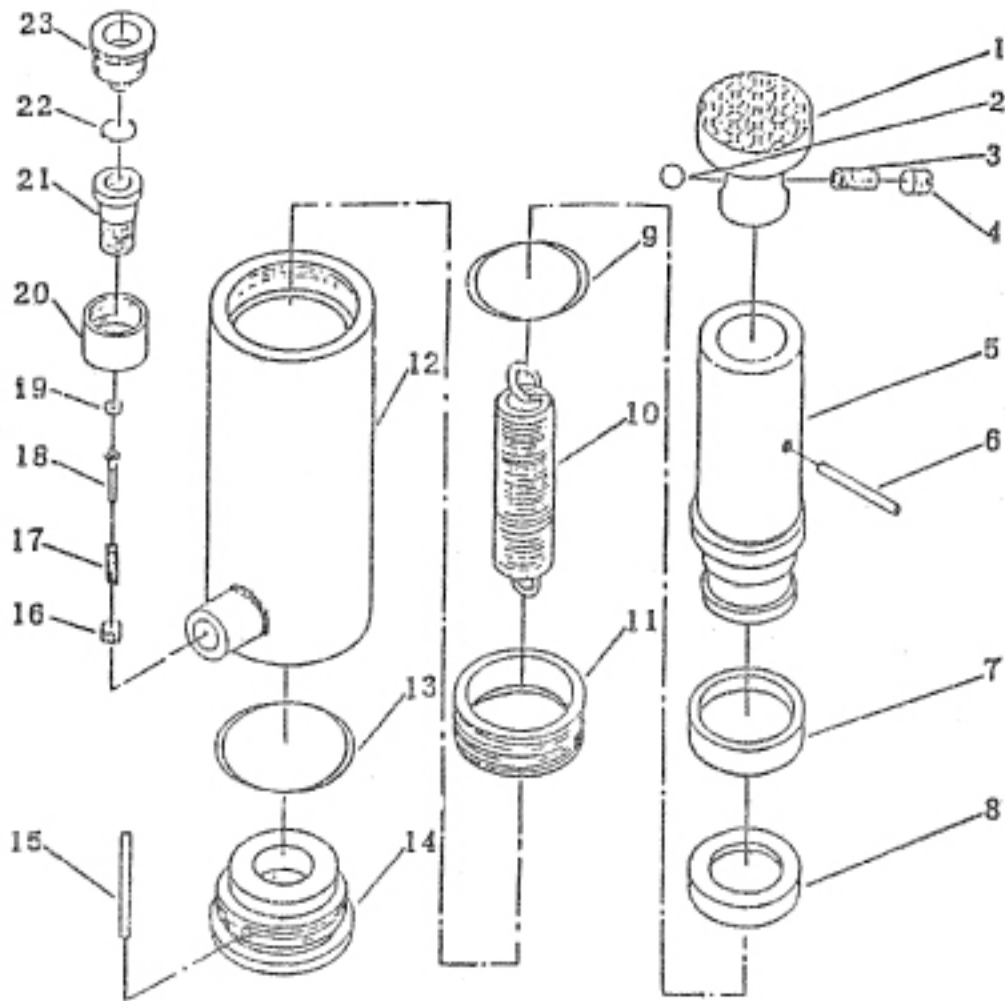

438A BODY/FRAME KIT RAM # 030240

REF	PART NUMBER	DESCRIPTION
1	PCN-438AP01	RAMMER
2	PCN-438AP02	STEEL BALL
3	PCN-438AP03	SPRING
4	PCN-438AP04	SCREW
5	PCN-438AP05	RAM
10	PCN-438AP10	SPRING
11	PCN-438AP11	NUT
12	PCN-438AP12	CYLINDER
14	PCN-438AP14	COVER NUT
16/23	PCN-440PS14	FEMALE HYDRAULIC CPLR
XX	PCN-438APRK	REPAIR KIT ,6,7,8,9,13,15