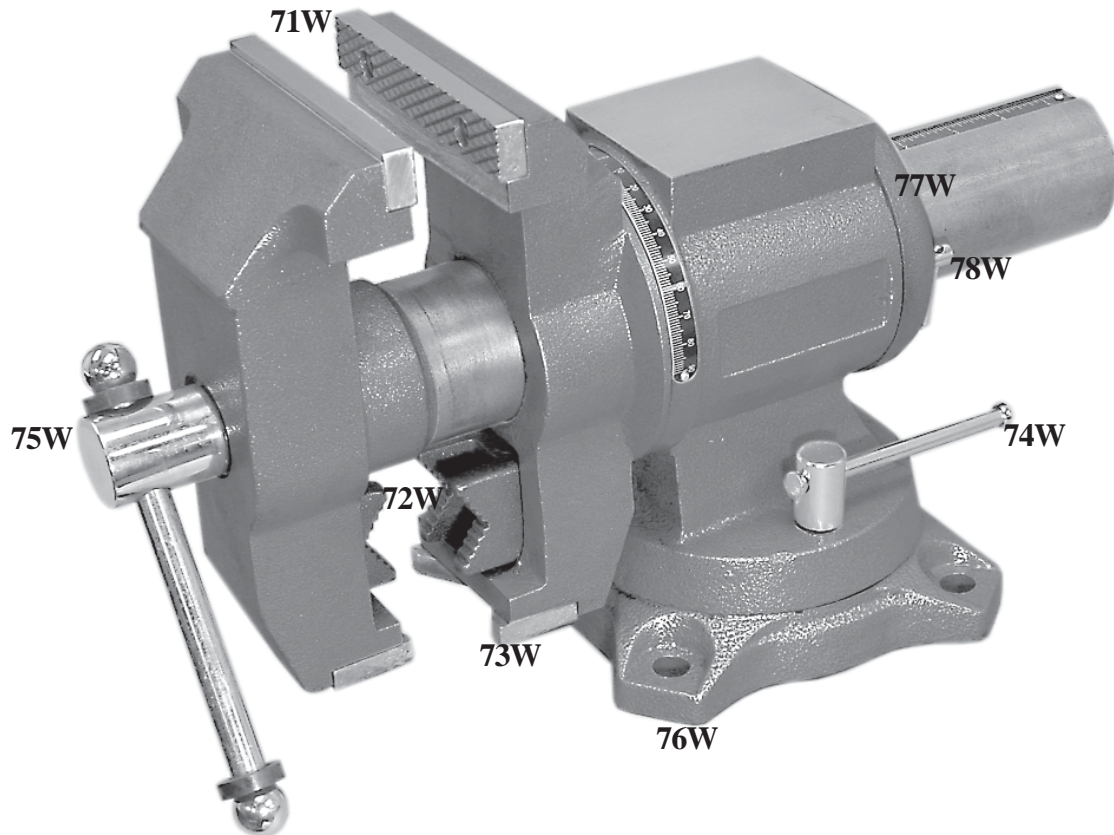

5" MULTI PURPOSE VISE PRODUCT # 321336

PART NUMBER	DESCRIPTION	REQ
PWT-310075W	5" M/P/VISE HANDLE AND SPINDLE	1
PWT-310071W	5" M/P/VISE SERRATED JAW SET	1
PWT-310073W	5" M/P/VISE JAW SET	1
PWT-310072W	5" M/P/VISE PIPE JAW	1
PWT-310077W	5" M/P/VISE VISE NUT	1
PWT-310074W	5" M/P/VISE LOCK NUT SET (SWIVEL BASE)	1
PWT-310076W	5" M/P/VISE BASE	1
PWT-310078W	5" M/P/VISE ROTATING JAW LOCK NUT SET	1