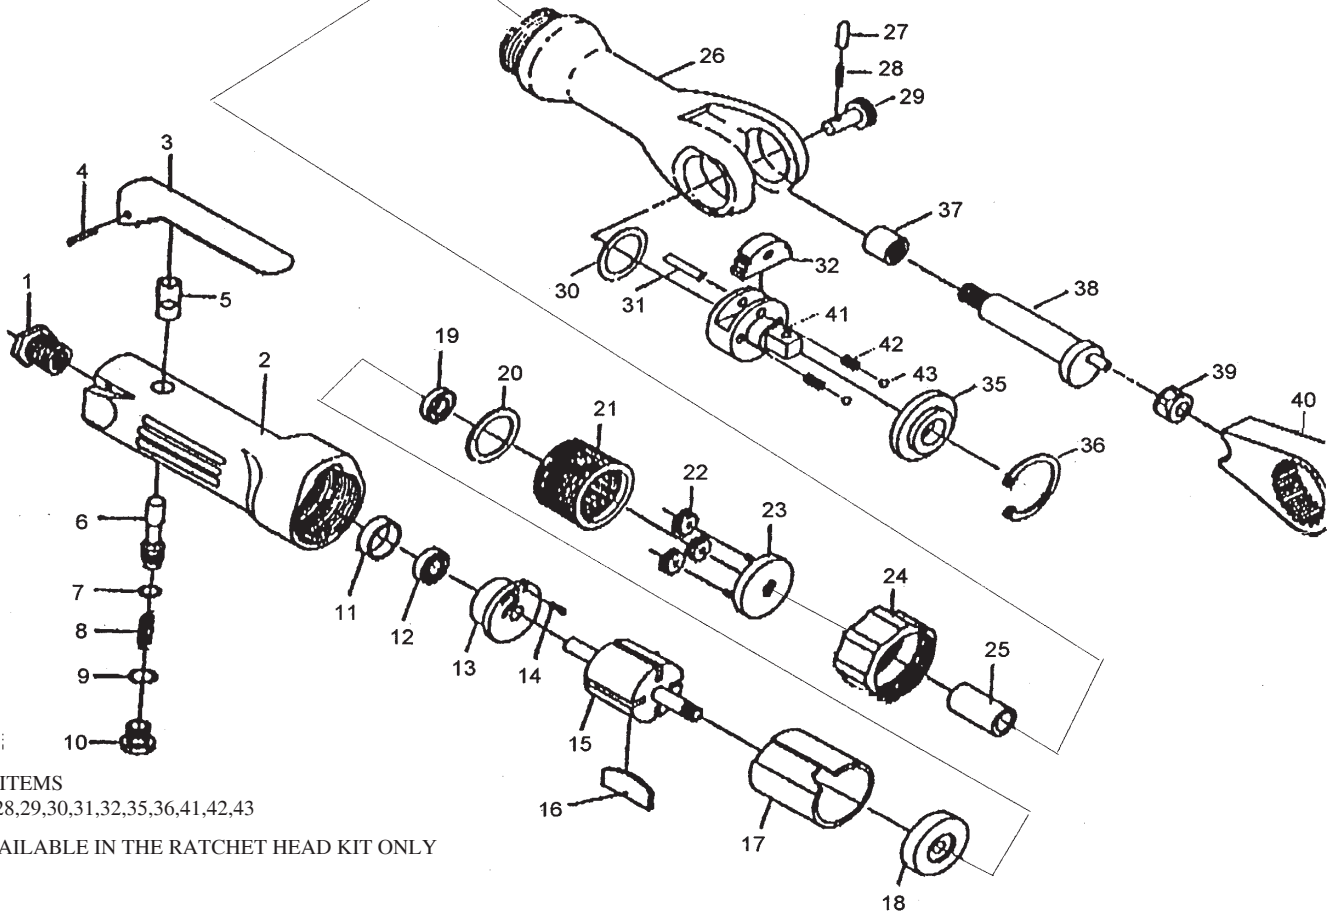

RW375X 3/8" RATCHET WRENCH PRODUCT # 400108

RE ITEMS
27,28,29,30,31,32,35,36,41,42,43

AVAILABLE IN THE RATCHET HEAD KIT ONLY

REF	PART NUMBER	DESCRIPTION	REQ	REF	PART NUMBER	DESCRIPTION	REQ
1	PUT500X-106401	RW375X BUSHING AIR INLET	1	22	PUT500X-106422	RW375X GEAR	3
2	PUT500X-106402	HANDLE THROTTLE	1	23	PUT500X-106423	RW375X GEAR PLATE	1
3	PUT500X-106403	RW375X LEVER THROTTLE	1	24	PUT500X-106424	RW375X CLAMP HOUSING	1
4	PUT500X-106404	RW375X PIN	1	25	PUT500X-106425	RW375X BUSHING	1
5	PUT500X-106405	RW375X BUSHING THROTTLE	1	26	PUT500X-106426	RW375X HOUSING RATCHET	1
6	PUT500X-106406	RW375X VALVE THROTTLE	1	27	PUT-AARHK380	RW375X PIN LOCK	
7	PUT500X-106407	RW375X O-RING	1	28	PUT-AARHK380	RW375X SPRING RATCHET	
8	PUT500X-106408	RW375X SPRING THROTTLE	1	29	PUT-AARHK380	RW375X BUTTON REVERSE	
9	PUT500X-106409	RW375X O-RING	1	30	PUT-AARHK380	RW375X WASHER	
10	PUT500X-106410	RW375X PLUG THROTTLE VALVE	1	31	PUT-AARHK380	RW375X PIN	
11	PUT500X-106411	RW375X BEARING CAP	1	32	PUT-AARHK380	RW375X PAWL RATCHET KIT	
12	PB607-2Z	RW375X BALL BRG	1	35	PUT-AARHK380	RW375X WASHER	
13	PUT500X-106413	RW375X PLATE FRONT END	1	36	PUT-AARHK380	RW375X RETAINING RING	
14	PUT500X-106414	RW375X PIN	1	37	PUT500X-106437	RW375X BEARING BUSHING	1
15	PUT500X-106415	RW375X ROTOR	1	38	PUT500X-106438	RW375X SHAFT CRANK	1
16	PUT-137713	RW375X ROTOR BLADE	4	39	PUT500X-106439	RW375X BUSHING DRIVE	1
17	PUT500X-106417	RW375X CYLINDER	1	40	PUT500X-106440	RW375X YOKE RATCHET	1
18	PUT500X-106418	RW375X PLATE REAR END	1	41	PUT-AARHK380	RW375X SHANK RATCHET KIT	
19	PB608-2Z	RW375X BALL BRG	1	42	PUT-AARHK380	RW375X SPRING KIT	
20	PUT500X-106420	RW375X BEARING CAP	1	43	PUT-AARHK380	RW375X STEEL BALL KIT	
**	PUT-AARHK380	RATCHET HEAD REPAIR KIT	1				