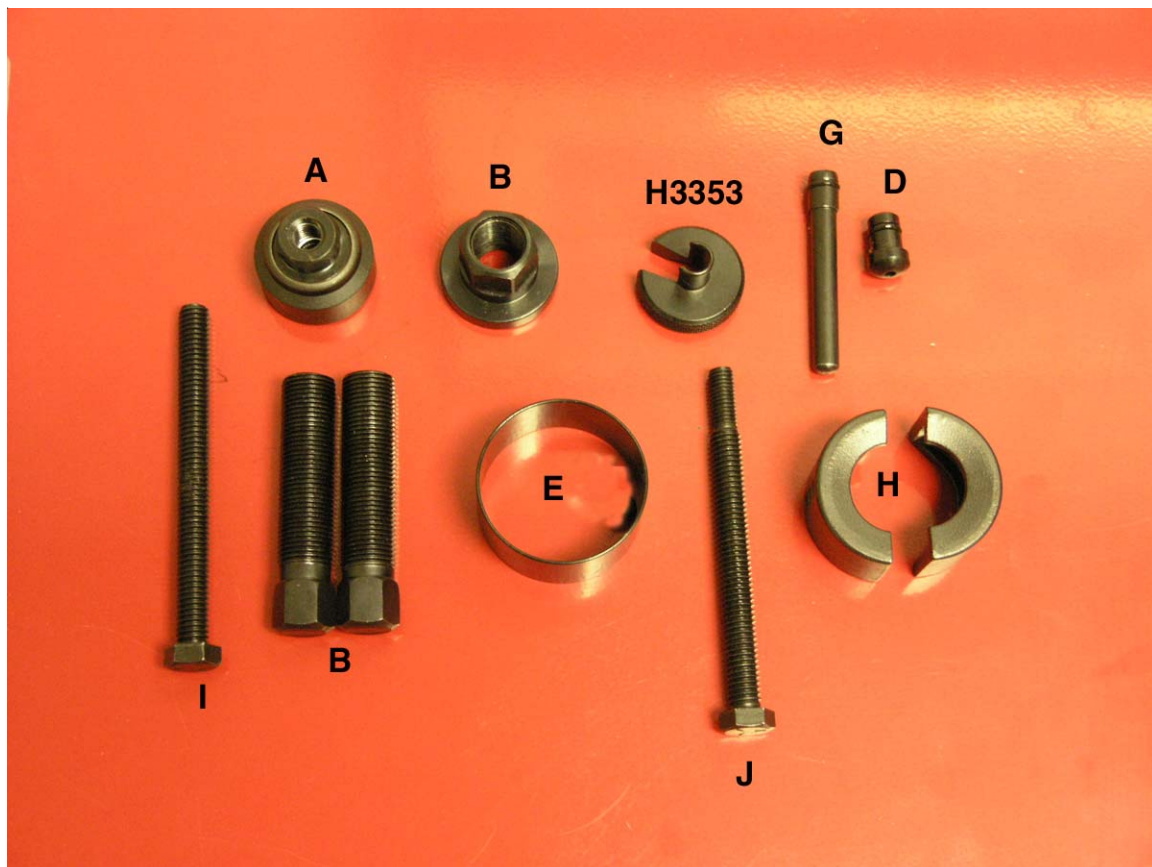

# POWER STRG.PUMP PULLEY SET PRODUCT # H3565

PART NUMBER	DESCRIPTION
PH3565-A	SPECIAL NUT
PH3565-B	FORCING SCREW
PH3565-C	NUT
PH3565-D	CONE
PH3565-E	SLEEVE
H3353	QUICK DISCONNECT TOOL
PH3565-G	LONG NOSE CONE
PH3565-H	COLLET HALF (2PC/SET)
PH3565-I	LONG SCREW
PH3565-J	FORCING SCREW