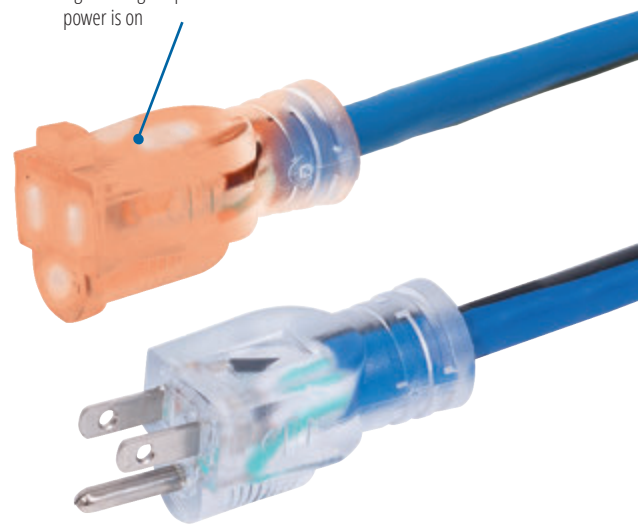

## CONTRACTOR GRADE EXTENSION CORDS - SINGLE TAP

PROD. NO.	MOD. NO.	GAUGE	LENGTH	AMPS	MAXIMUM WATTS
849861	JLEC-1425S	14	25'	15	1,875
849862	JLEC-1450S	14	50'	15	1,875
849864	JLEC-14100S	14	100'	15	1,875
849866	JLEC-1225S	12	25'	15	1,875
849867	JLEC-1250S	12	50'	15	1,875
849869	JLEC-12100S	12	100'	15	1,875

- SJTOW cord for indoor and outdoor use
- Stays flexible to -50°C
- Resists most shop chemicals

Lighted single tap indicates when power is on