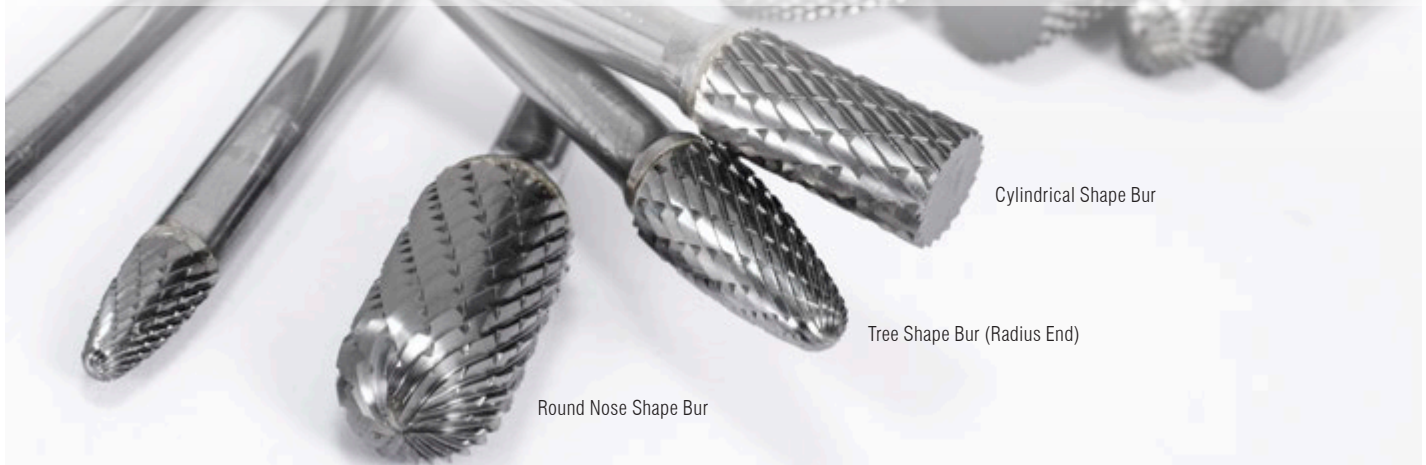

# ABRASIVES.

## JET-KUT® Long Shaft Carbide Burs - Super Premium Double Cut - 1/4" Shanks (For Steel/Stainless Steel)

- JET-KUT® Super Premium Double Cut – 1/4" Shank
- The double-cut design of our premium carbide burs creates a much smaller chip, offers efficient stock removal and is the most popular of fluting styles
- Applications: ideal for high alloy steel and other high quality tool steels, stainless steel and heat resistant castings as well as plastic material, brass and cold forged aluminum
- Made in U.S.A. to JET's strict standards