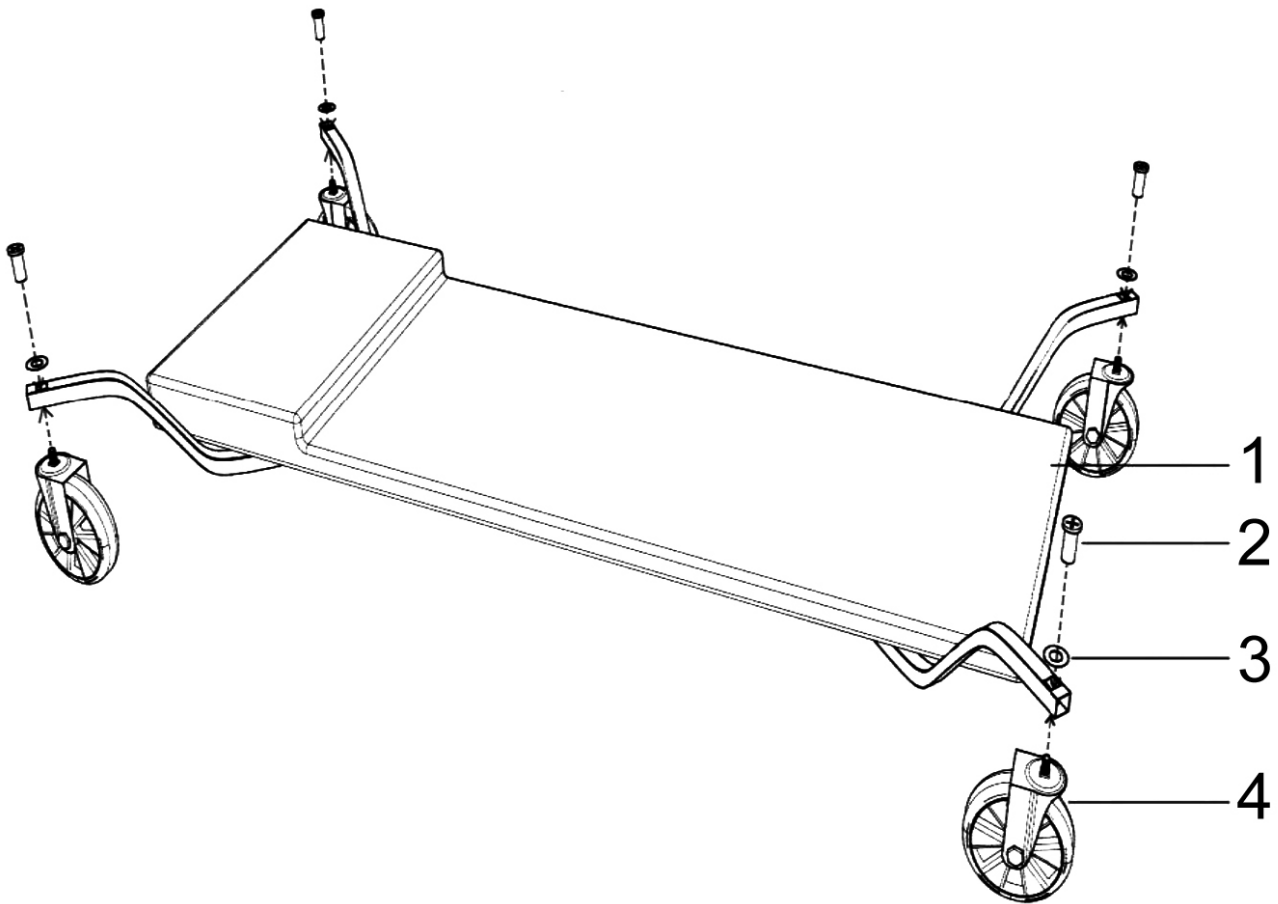

# BIG WHEEL CREEPER

PROD. NO. 355116  
 MOD. NO. JBWC-40400

REF	DESCRIPTION	QTY
1	BODY CUSHION WITH FRAME	1
2	SCREW	4
3	LOCK WASHER	4
4	CASTER STEM	4
5	HEX WRENCH (NOT SHOWN IN DIAGRAM)	1