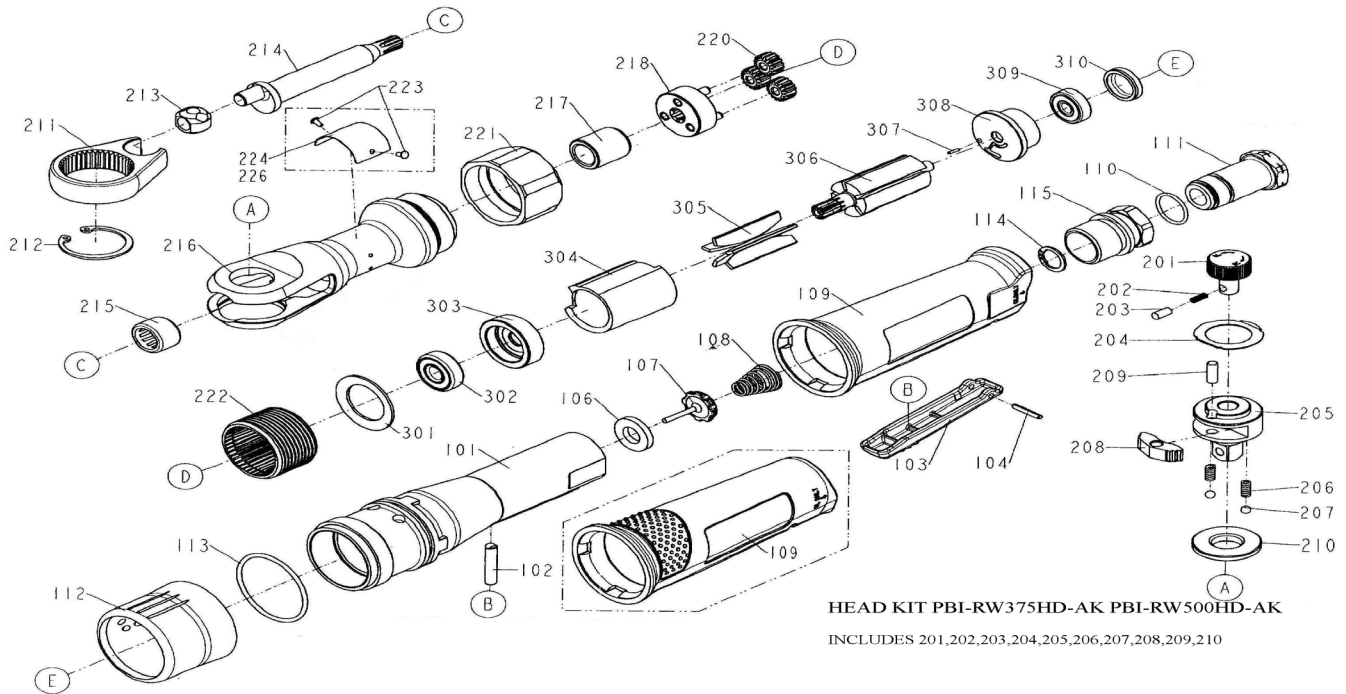

RW375HD RW500HD RATCHET PROD NUMBER 400109,400214

REF PART NUMBER	DESCRIPTION	REQ	REF PART NUMBER	DESCRIPTION	REQ
310	PBIRW375HD-310 AIR PLUG	1	210	PBIRW500HD-210 THRUST WASHER	1
101	PBIRW375HD-101 MOTOR HOUSING	1	210	PBIRW375HD-210 THRUST WASHER	1
102	PBIRW375HD-102 VALVE PIN	1	211	PBIRW375HD-211 YOKE	1
103	PBIRW375HD-103 THROTTLE LEVER	1	212	PBIRW375HD-212 C - RING	1
104	PBIRW375HD-104 SPRING PIN	1	213	PBIRW375HD-213 DRIVE BUSHING	1
106	PBIRW375HD-106 SEAL	1	214	PBIRW375HD-214 CRANK SHAFT	1
107	PBIRW375HD-107 TIP VALVE	1	215	PBIRW375HD-215 NEEDLE BEARING	1
108	PBIRW375HD-108 SPRING	1	216	PBIRW375HD-216 RATCHET HOUSING	1
109	PBIRW375HD-109 HANDLE GRIP	1	217	PBIRW375HD-217 BUSHING	1
110	PBIRW375HD-110 O - RING	1	218	PBIRW375HD-218 PLAENT CAGE ASSY	1
111	PBIRW375HD-111 AIR INLET	1	220	PBIRW375HD-220 PLANET GEAR	3
112	PBIRW375HD-112 OUTLET CONTROLLER	1	221	PBIRW375HD-221 LOCK RING	1
113	PBIRW375HD-113 O - RING	1	222	PBIRW375HD-222 INTERNAL GEAR	1
114	PBIRW375HD-114 EX-CONCENTRIC RING	1	223	PBIRW375HD-223 MOTOR PEG	2
115	PBIRW375HD-115 AIR INLET	1	224	PBIRW500HD-224 PLATE	1
201	PBIRW375HD-201 REVERSE LEVER	1	224	PBIRW375HD-224 PLATE	1
202	PBIRW375HD-202 REVERSE SPRING	1	301	PBIRW375HD-301 LOCK WASHER	1
203	PBIRW375HD-203 REVERSE PIN	1	302	PBIRW375HD-302 BEARING	1
204	PBIRW375HD-204 ANVIL WASHER	1	303	PBIRW375HD-303 FRONT PLATE	1
205	PBIRW500HD-205 ANVIL	1	304	PBIRW375HD-304 CYLINDER	1
205	PBIRW375HD-205 ANVIL	1	305	PBIRW375HD-305 BLADE	5
206	PBIRW375HD-206 SPRING	2	306	PBIRW375HD-306 ROTOR	1
207	PBIRW375HD-207 BALL	2	307	PBIRW375HD-307 SPRING PIN	1
208	PBIRW375HD-208 RATCHET PAWL	1	308	PBIRW375HD-308 REAL PLATE	1
209	PBIRW375HD-209 PLANET PIN	1	309	PBIRW375HD-309 BEARING	1
XX	PBIRW375-500HD-RK REPAIR KIT		310	PBIRW375HD-310 HOUSING COVER	1

INCLUDES 106,108,110,113,114,217,220,301,305,309,