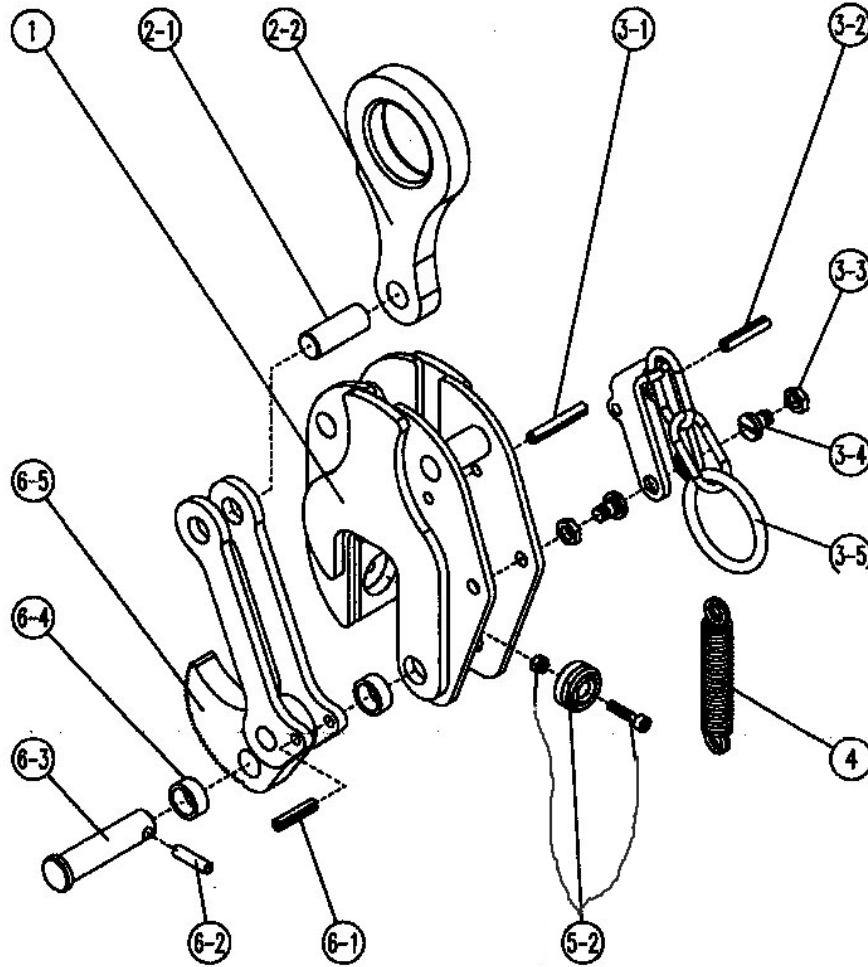

# Sumo Plate Clamps SPC 100,200,300,Product #109302,4,5

REF	DESCRIPTION	TONNAGE 1TON 109302 PART NUMBER	TONNAGE 2 TON 109304 PART NUMBER	TONNAGE 3 TON 109305 PART NUMBER
1	SVPC BODY N/A	PWC-SPC-1010	PWC-SPC-2010	PWC-SPC-3010
2-1	SVPC SHACKLE AXLE	PWC-SPC-1021	PWC-SPC-2021	PWC-SPC-3021
2-2	SVPC SHACKLE	PWC-SPC-1022	PWC-SPC-2022	PWC-SPC-3022
3-1	SVPC BODY ROLL PIN	PWC-SPC-1031	PWC-SPC-2031	PWC-SPC-3031
3-2	SVPC LOCK LEVER ROLL PIN	PWC-SPC-1032	PWC-SPC-2032	PWC-SPC-3032
3-3	SVPC SCREW NUTS	PWC-SPC-1033	PWC-SPC-2033	PWC-SPC-3033
3-4	SVPC SCREW BOLTS	PWC-SPC-1034	PWC-SPC-2034	PWC-SPC-3034
3-5	SVPC LOCK LEVER RING	PWC-SPC-1035	PWC-SPC-2035	PWC-SPC-3035
4	SVPC SPRING	PWC-SPC-1040	PWC-SPC-2040	PWC-SPC-3040
5-2	SVPC JAW/ASS	PWC-SPC100-2	PWC-SPC200-2	PWC-SPC300-2
6-1	SVPC CAM PIN	PWC-SPC-1061	PWC-SPC-2061	PWC-SPC-3061
6-2	SVPC CAM AXLE PIN	PWC-SPC-1062	PWC-SPC-2062	PWC-SPC-3062
6-3	SVPC CAM AXLE	PWC-SPC-1063	PWC-SPC-2063	PWC-SPC-3063
6-4	SVPC WASHERS	PWC-SPC-1064	PWC-SPC-2064	
6-5	SVPC CAM ASSY	PWC-SPC100-1	PWC-SPC200-1	PWC-SPC300-1