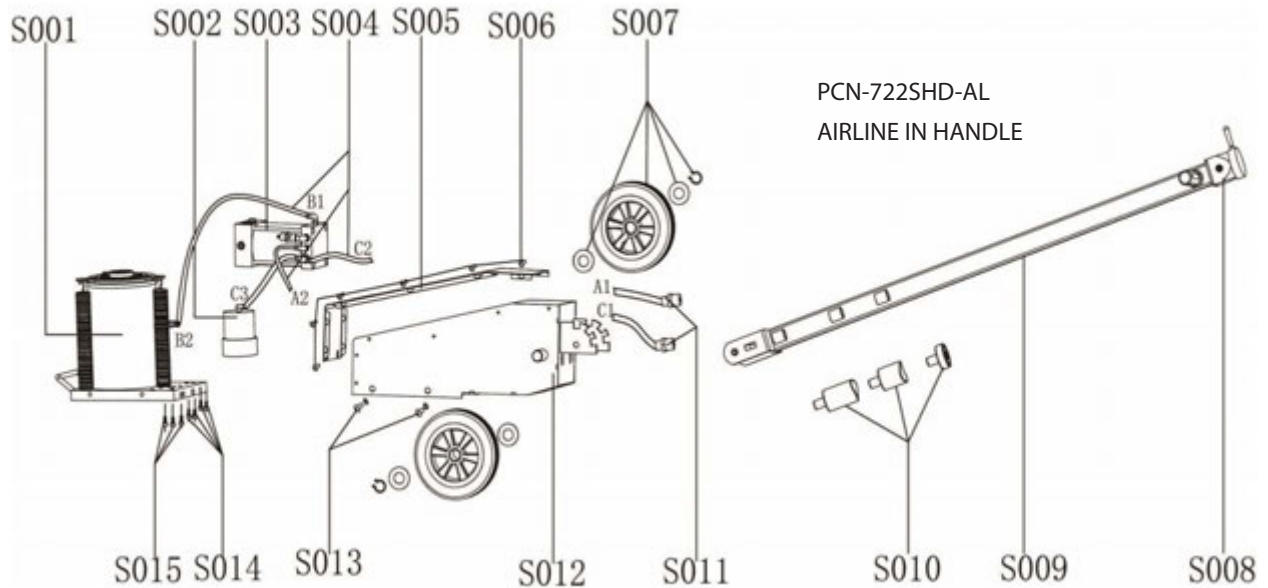

Single Stage 22 Ton Air Hydraulic Truck Jack - SHD
PROD NO. 030450
MOD NO. 722SHD

S001	PCN-722SHD-S001	OIL CYLINDER ASSY
S002	PCN-722SHD-S002	OIL DRAIN VALVE ASSY
S003	PCN-722SHD-S003	PUMP ASSY
S004	PCN-722SHD-S004	AIR HOSE
S005	PCN-722SHD-S005	TANK COVER
S006	PCN-722SHD-S006	SCREW
S007	PCN-722SHD-S007	WHEEL ASSY
S008	PCN-722SHD-S008	SWITCH ASSY
S009	PCN-722SHD-S009	HANDLE ASSY
S010	PCN-722SHD-S010	EXTENSION
S011	PCN-722SHD-S011	TIE IN
S012	PCN-722SHD-S012	TANK
S013	PCN-722SHD-S013	SCREW
S014	PCN-722SHD-S014	SCREW
S015	PCN-722SHD-S015	SCREW

Single Stage 22 Ton Air Hydraulic Truck Jack - SHD PROD NO. 030450 MOD NO. 722SHD

PCN-722SHD-CYRK CYLINDER REPAIR KIT

REF	PART NUMBER	DESCRIPTION
S01	PCN-722SHD-S01	CAP
S02	PCN-722SHD-S02	SCREW
S03	PCN-722SHD-S03	SPACER
S04	PCN-722SHD-S04	SCREW NUT
S05	PCN-722SHD-S05	O RING
S06	PCN-722SHD-S06	OIL TANK CAP
S07	PCN-722SHD-S07	O RING
S08	PCN-722SHD-S08	TIE IN
S09	PCN-722SHD-S09	OIL TANK
S10	PCN-722SHD-S10	DUSTPROOF RING
S11	PCN-722SHD-S11	GUIDE RING
S12	PCN-722SHD-S12	O RING
S13	PCN-722SHD-S13	OUTER SLEEVE