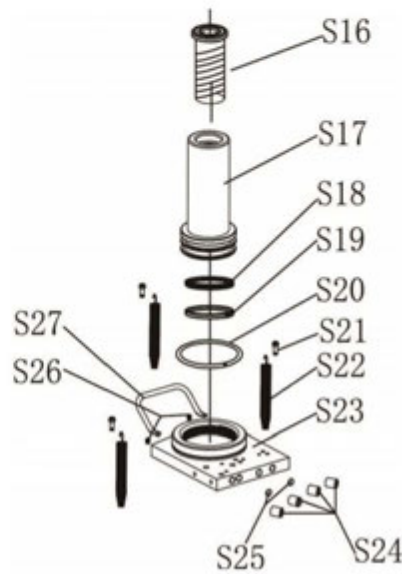

Single Stage 22 Ton Air Hydraulic Truck Jack - SHD
PROD NO. 030450
MOD NO. 722SHD

S001	PCN-722SHD-S001	OIL CYLINDER ASSY
S002	PCN-722SHD-S002	OIL DRAIN VALVE ASSY
S003	PCN-722SHD-S003	PUMP ASSY
S004	PCN-722SHD-S004	AIR HOSE
S005	PCN-722SHD-S005	TANK COVER
S006	PCN-722SHD-S006	SCREW
S007	PCN-722SHD-S007	WHEEL ASSY
S008	PCN-722SHD-S008	SWITCH ASSY
S009	PCN-722SHD-S009	HANDLE ASSY
S010	PCN-722SHD-S010	EXTENSION
S011	PCN-722SHD-S011	TIE IN
S012	PCN-722SHD-S012	TANK
S013	PCN-722SHD-S013	SCREW
S014	PCN-722SHD-S014	SCREW
S015	PCN-722SHD-S015	SCREW

Single Stage 22 Ton Air Hydraulic Truck Jack - SHD PROD NO. 030450 MOD NO. 722SHD

PCN-722SHD-CYRK CYLINDER REPAIR KIT

REF	PART NUMBER	DESCRIPTION
S01	PCN-722SHD-S01	CAP
S02	PCN-722SHD-S02	SCREW
S03	PCN-722SHD-S03	SPACER
S04	PCN-722SHD-S04	SCREW NUT
S05	PCN-722SHD-S05	O RING
S06	PCN-722SHD-S06	OIL TANK CAP
S07	PCN-722SHD-S07	O RING
S08	PCN-722SHD-S08	TIE IN
S09	PCN-722SHD-S09	OIL TANK
S10	PCN-722SHD-S10	DUSTPROOF RING
S11	PCN-722SHD-S11	GUIDE RING
S12	PCN-722SHD-S12	O RING
S13	PCN-722SHD-S13	OUTER SLEEVE

S14	PCN-722SHD-S14	O RING
S15	PCN-722SHD-S15	LOCKING RING
S16	PCN-722SHD-S16	EXTENSION SCREW
S17	PCN-722SHD-S17	PISTON
S18	PCN-722SHD-S18	XTP
S19	PCN-722SHD-S19	GUIDE RING
S20	PCN-722SHD-S20	O RING
S21	PCN-722SHD-S21	SCREW
S22	PCN-722SHD-S22	SPRING
S23	PCN-722SHD-S23	BASE
S24	PCN-722SHD-S24	SCREW NUT
S25	PCN-722SHD-S25	STEEL BALL
S26	PCN-722SHD-S26	SCREW NUT
S27	PCN-722SHD-S27	HANDLE
S28	PCN-722SHD-S28	AIR HOSE