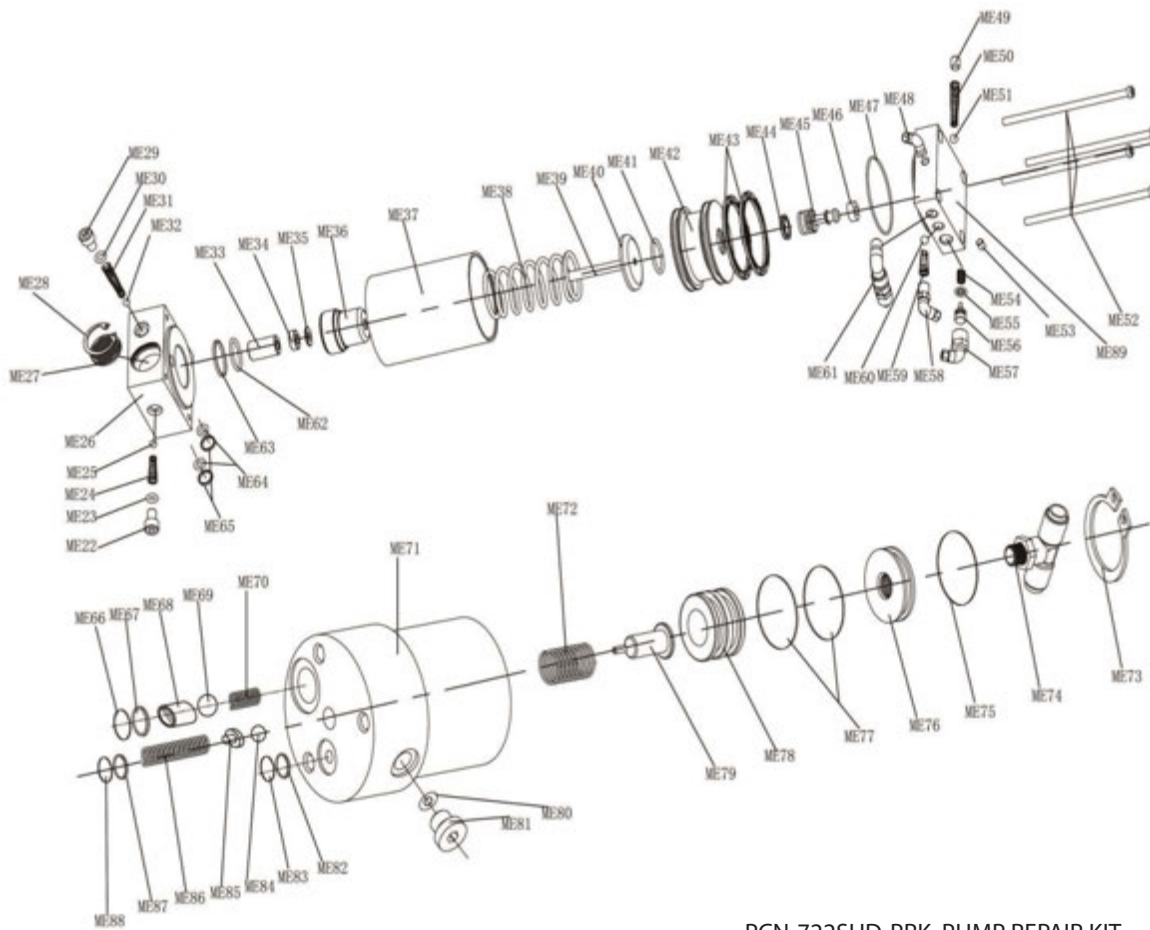

Single Stage 22 Ton Air Hydraulic Truck Jack - SHD
PROD NO. 030450
MOD NO. 722SHD

PCN-722SHD-PRK PUMP REPAIR KIT