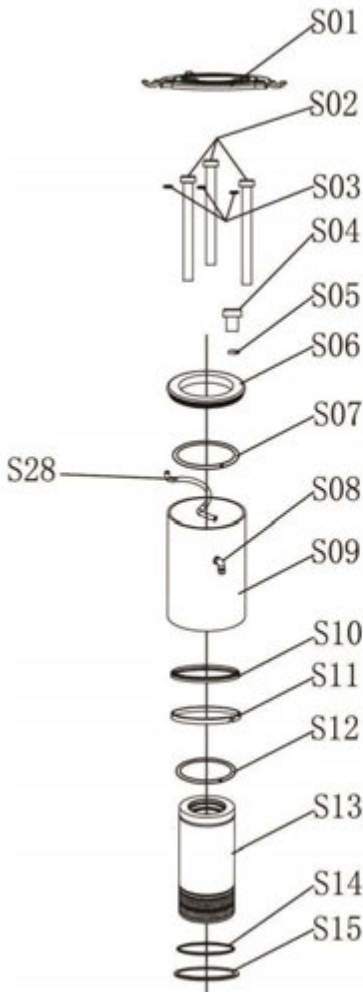

Single Stage 22 Ton Air Hydraulic Truck Jack - SHD
PROD NO. 030450
MOD NO. 722SHD

S001	PCN-722SHD-S001	OIL CYLINDER ASSY
S002	PCN-722SHD-S002	OIL DRAIN VALVE ASSY
S003	PCN-722SHD-S003	PUMP ASSY
S004	PCN-722SHD-S004	AIR HOSE
S005	PCN-722SHD-S005	TANK COVER
S006	PCN-722SHD-S006	SCREW
S007	PCN-722SHD-S007	WHEEL ASSY
S008	PCN-722SHD-S008	SWITCH ASSY
S009	PCN-722SHD-S009	HANDLE ASSY
S010	PCN-722SHD-S010	EXTENSION
S011	PCN-722SHD-S011	TIE IN
S012	PCN-722SHD-S012	TANK
S013	PCN-722SHD-S013	SCREW
S014	PCN-722SHD-S014	SCREW
S015	PCN-722SHD-S015	SCREW

Single Stage 22 Ton Air Hydraulic Truck Jack - SHD PROD NO. 030450 MOD NO. 722SHD

PCN-722SHD-CYRK CYLINDER REPAIR KIT

REF	PART NUMBER	DESCRIPTION
S01	PCN-722SHD-S01	CAP
S02	PCN-722SHD-S02	SCREW
S03	PCN-722SHD-S03	SPACER
S04	PCN-722SHD-S04	SCREW NUT
S05	PCN-722SHD-S05	O RING
S06	PCN-722SHD-S06	OIL TANK CAP
S07	PCN-722SHD-S07	O RING
S08	PCN-722SHD-S08	TIE IN
S09	PCN-722SHD-S09	OIL TANK
S10	PCN-722SHD-S10	DUSTPROOF RING
S11	PCN-722SHD-S11	GUIDE RING
S12	PCN-722SHD-S12	O RING
S13	PCN-722SHD-S13	OUTER SLEEVE

S14	PCN-722SHD-S14	O RING
S15	PCN-722SHD-S15	LOCKING RING
S16	PCN-722SHD-S16	EXTENSION SCREW
S17	PCN-722SHD-S17	PISTON
S18	PCN-722SHD-S18	XTP
S19	PCN-722SHD-S19	GUIDE RING
S20	PCN-722SHD-S20	O RING
S21	PCN-722SHD-S21	SCREW
S22	PCN-722SHD-S22	SPRING
S23	PCN-722SHD-S23	BASE
S24	PCN-722SHD-S24	SCREW NUT
S25	PCN-722SHD-S25	STEEL BALL
S26	PCN-722SHD-S26	SCREW NUT
S27	PCN-722SHD-S27	HANDLE
S28	PCN-722SHD-S28	AIR HOSE