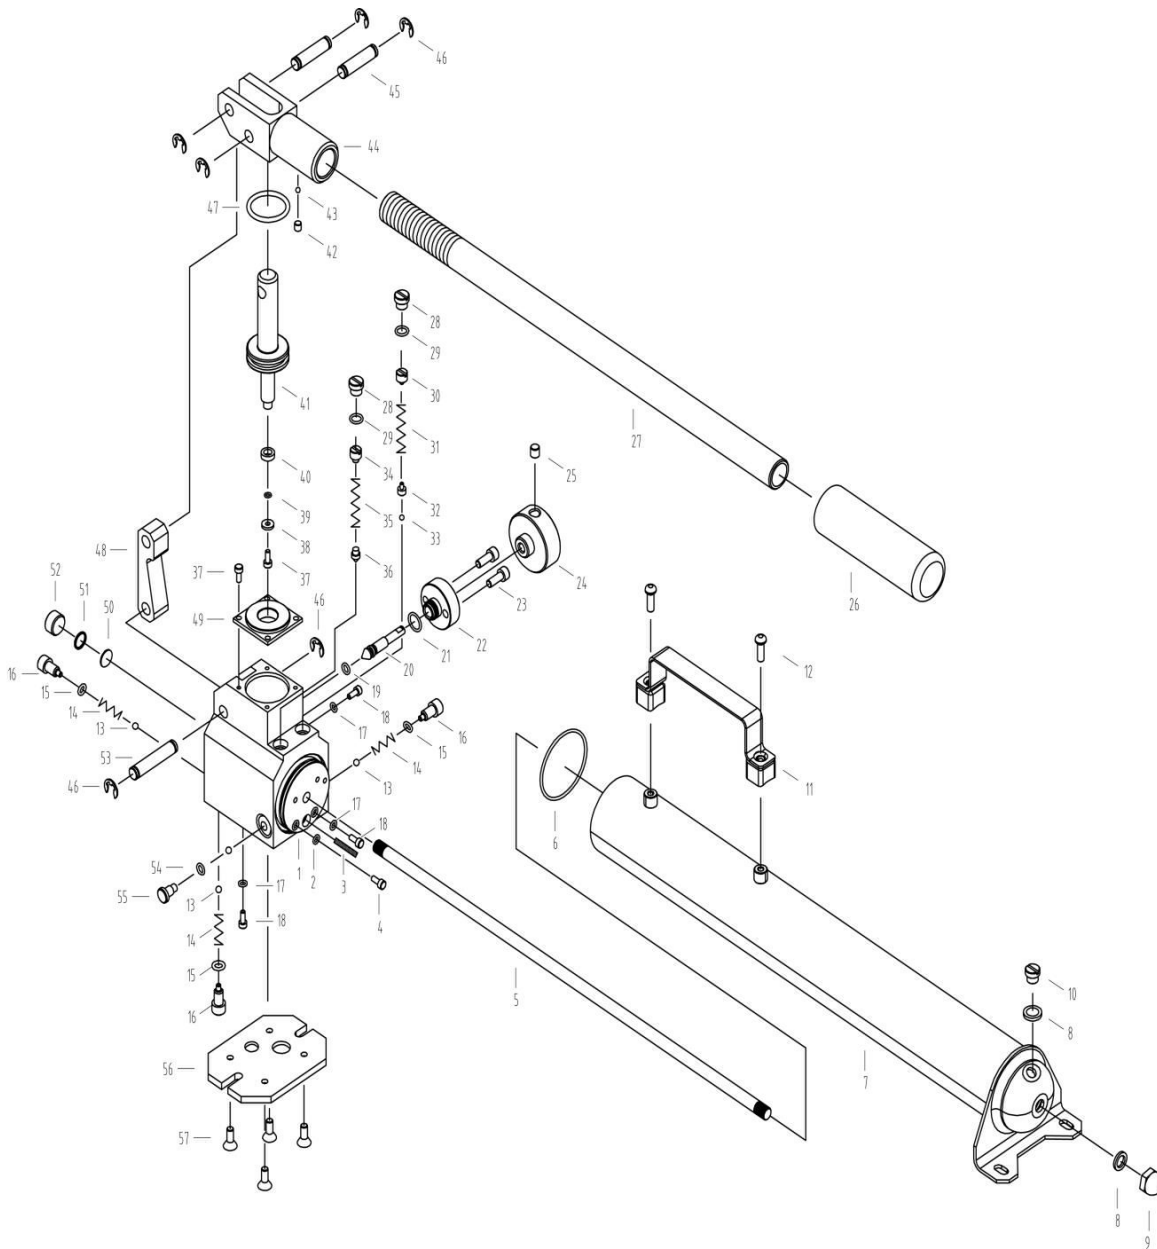

## HPS55 HAND PUMP SINGLE ACTING , TWO SPEED

PROD NO. 033101  
MOD NO. HPS55

**HPS55 HAND PUMP SINGLE  
ACTING , TWO SPEED**PROD NO. 033101  
MOD NO. HPS55

REF	Part Number	Description	REQ	REF	Part Number	Description	REQ
1	PEP-HPS55-01	Valve Block	1	30	PEP-HPS55-30	Screw	1
2*	PEP-HPS55-02	Copper Washer	1	31	PEP-HPS55-31	Spring	1
3	PEP-HPS55-03	Filter	1	32	PEP-HPS55-32	Ball Seat	1
4	PEP-HPS55-04	Bolt	1	33	PEP-HPS55-33	Steel Ball	1
5	PEP-HPS55-05	Stem	1	34	PEP-HPS55-34	Screw	1
6*	PEP-HPS55-06	O-ring	1	35	PEP-HPS55-35	Spring	1
7	PEP-HPS55-07	Oil Reserve	1	36	PEP-HPS55-36	Cone Valve	1
8*	PEP-HPS55-08	Gasket	2	37	PEP-HPS55-37	Bolt	5
9	PEP-HPS55-09	Nut	1	38	PEP-HPS55-38	Washer	1
10	PEP-HPS55-10	Bolt	1	39*	PEP-HPS55-39	O-ring	1
11	PEP-HPS55-11	Handle	1	40*	PEP-HPS55-40	Gasket	1
12	PEP-HPS55-12	Bolt	2	41	PEP-HPS55-41	Pump Cylinder	1
13	PEP-HPS55-13	Steel Ball	4	42	PEP-HPS55-42	Bolt	1
14	PEP-HPS55-14	Spring	3	43	PEP-HPS55-43	Nylon Ball	1
15*	PEP-HPS55-15	Copper Washer	3	44	PEP-HPS55-44	Socket	1
16	PEP-HPS55-16	Screw	3	45	PEP-HPS55-45	Pin	2
17*	PEP-HPS55-17	Copper Washer	3	46	PEP-HPS55-46	Snap Ring	6
18	PEP-HPS55-18	Bolt	3	47*	PEP-HPS55-47	O-ring	1
19*	PEP-HPS55-19	O-ring	1	48	PEP-HPS55-48	Link Rod	1
20	PEP-HPS55-20	Release Rod	1	49	PEP-HPS55-49	Cover	1
21*	PEP-HPS55-21	O-ring	1	50	PEP-HPS55-50	Filter	1
22	PEP-HPS55-02	Release Seat	1	51	PEP-HPS55-51	Snap Ring	1
23	PEP-HPS55-23	Bolt	2	52	PEP-HPS55-52	End Cap	1
24	PEP-HPS55-24	Knob	1	53	PEP-HPS55-53	Pin	1
25	PEP-HPS55-25	Bolt	1	54*	PEP-HPS55-54	Copper Washer	1
26	PEP-HPS55-26	Handle Sleeve	1	55	PEP-HPS55-55	Screw	1
27	PEP-HPS55-27	Handle	1	56	PEP-HPS55-56	Cover	1

\* Items included in Repair Kit, Repair Kit order number: PEP-HPS55-RK