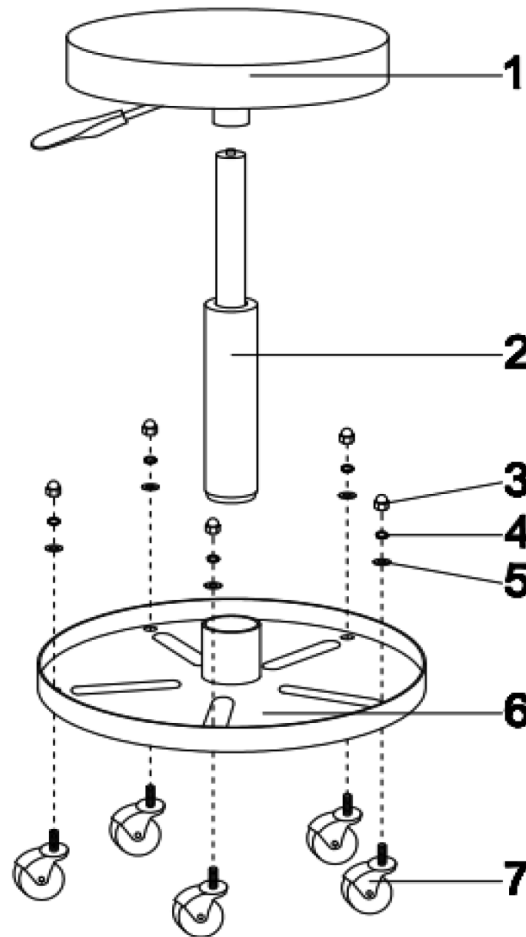

MECHANIC'S ROLLING STOOL

PROD. NO. 355157
 MOD. NO. JMS-642A

REF	DESCRIPTION	QTY
1	SEAT WITH UP AND DOWN SWITCH	1
2	PNEUMATIC PUMP	1
3	NUT	5
4	WASHER	5
5	FLAT WASHER	5
6	TOOLS TRAY	1
7	2.5" SWIVEL CASTER WHEEL	5