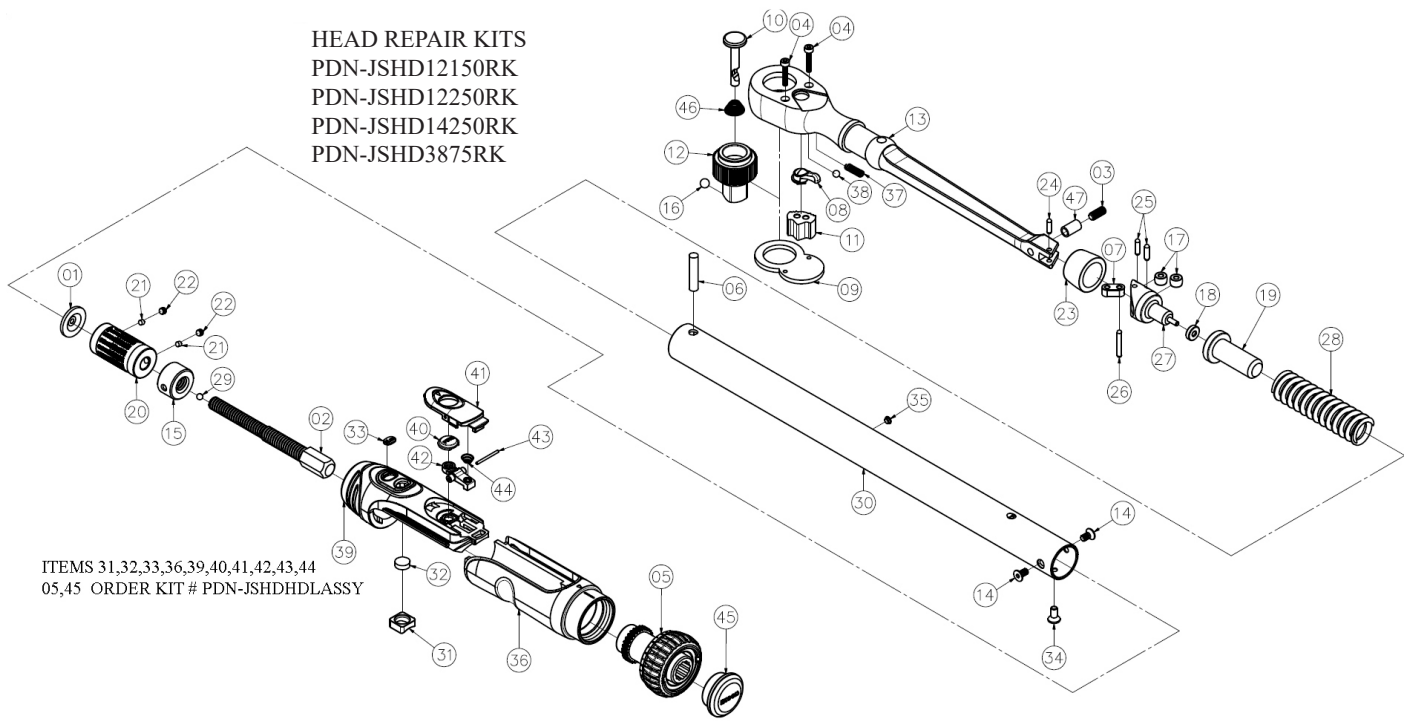

JSHD TORQUE WRENCH PRODUCT # 718952,956,961

HEAD REPAIR KITS
 PDN-JSHD12150RK
 PDN-JSHD12250RK
 PDN-JSHD14250RK
 PDN-JSHD3875RK

ITEMS 31,32,33,36,39,40,41,42,43,44
 05,45 ORDER KIT # PDN-JSHDHLASSY

REF	DESCRIPTION	PART NUMBER	PART NUMBER	PART NUMBER
1	SPRING WASHER	PDN-JSHD14250-01	PDN-JSHD3875-01	PDN-JSHD12150-01
2	BOLT	PDN-JSHD14250-02	PDN-JSHD3875-02	PDN-JSHD12150-02
3	SET SCREW	PDN-JSHD14250-03	PDN-JSHD3875-03	PDN-JSHD12150-03
6	RIVET	PDN-JSHD14250-06	PDN-JSHD3875-06	PDN-JSHD12150-06
13	TORQUE WRENCH BODY	PDN-JSHD14250-13	PDN-JSHD3875-13	PDN-JSHD12150-13
14	M4 SCREW	PDN-JSHD14250-14	PDN-JSHD3875-14	PDN-JSHD12150-14
15	SCREW COLLAR	PDN-JSHD14250-15	PDN-JSHD3875-15	PDN-JSHD12150-15
18	SLIDING FIXTURE ROTOR	PDN-JSHD14250-18	PDN-JSHD3875-18	PDN-JSHD12150-18
19	SPRING FIXTURE	PDN-JSHD14250-19	PDN-JSHD3875-19	PDN-JSHD12150-19
20	CALIBRATION RING	PDN-JSHD14250-20	PDN-JSHD3875-20	PDN-JSHD12150-20
21	BRASS WASHER	PDN-JSHD14250-21	PDN-JSHD3875-21	PDN-JSHD12150-21
22	M4 SCREW	PDN-JSHD14250-22	PDN-JSHD3875-22	PDN-JSHD12150-22
23	O RING	PDN-JSHD14250-23	PDN-JSHD3875-23	PDN-JSHD12150-23
24	PIN	PDN-JSHD14250-24	PDN-JSHD3875-24	PDN-JSHD12150-24
28	SPRING	PDN-JSHD14250-28	PDN-JSHD3875-28	PDN-JSHD12150-28
29	CONNECTING BALL 4MM DIA.	PDN-JSHD14250-29	PDN-JSHD3875-29	PDN-JSHD12150-29
30	STEEL TUBE	PDN-JSHD14250-30	PDN-JSHD3875-30	PDN-JSHD12150-30
35	TUBE ADJUSTING CAP	PDN-JSHD14250-35	PDN-JSHD3875-35	PDN-JSHD12150-35
47	SET SCREW LOCK	PDN-JSHD14250-47	PDN-JSHD3875-47	PDN-JSHD12150-47