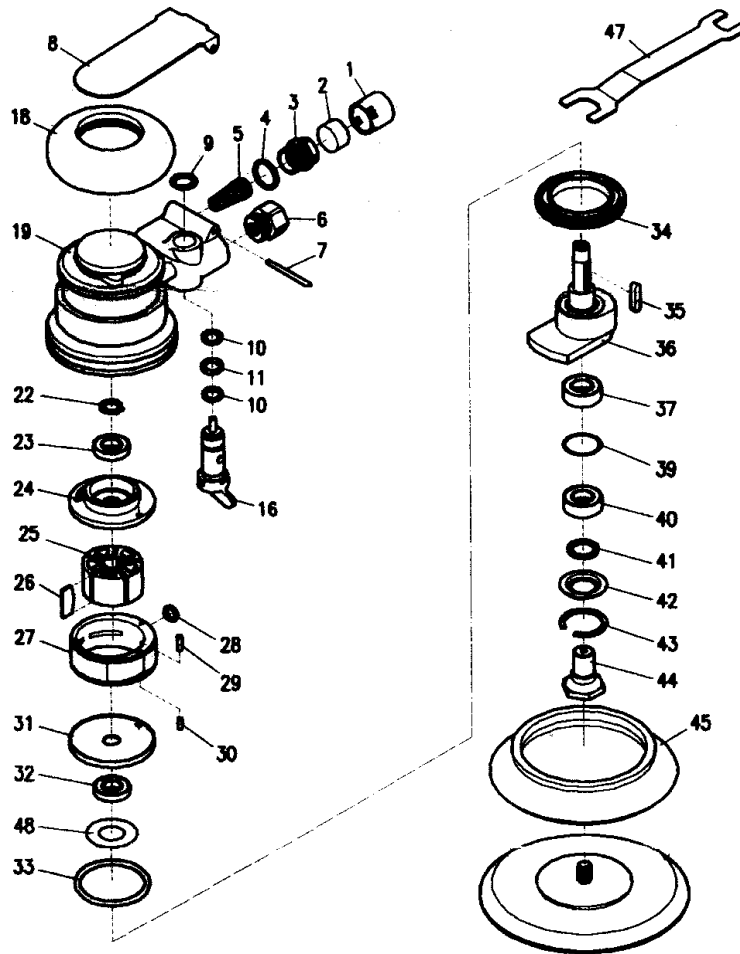

DA63NV 6" DUAL ACTION SANDER PRODUCT # 403212

REF	PART NUMBER	DESCRIPTION	REQ	REF	PART NUMBER	DESCRIPTION	REQ
1	PUT-DA63NV-1	Cover	1	28	PUT-DA63NV-28	O-Ring (P7)	1
2	PUT-DA63NV-2	Felt	1	29	PUT-DA63NV-29	Spring Pin (dia. 3 x 8)	1
3	PUT-DA63NV-3	Muffler Body	1	30	PUT-DA63NV-30	Spring Pin (dia. 3 x 5)	1
4	PUT-DA63NV-4	O-Ring (dia. 15 x 1.5)	1	31	PUT-DA63NV-31	Front Plate	1
5	PUT-DA63NV-5	cone Muffler	1	32	PB6002-2Z	Ball Bearing (6002ZZ)	1
6	PUT-DA63NV-6	Inlet Bushing	1	33	PUT-DA63NV-33	O-Ring (P40)	1
7	PUT-DA63NV-7	Spring Pin (dia. 3 x 40)	1	34	PUT-DA63NV-34	Safeguard Bushing	1
8	PUT-DA63NV-8	Lever	1	35	PUT-DA63NV-35	Rotor Key (3 x 4 x 18)	1
9	PUT-DA63NV-9	Snap Ring	1	36	PUT-DA63NV-36	Motor Shaft Balancer	1
10	PUT-DA63NV-10	O-Ring (dia 10 x 1.5)	2	37	PB6001-2Z	Ball Bearing (6001)	1
11	PUT-DA63NV-11	O-Ring (dia 11 x 1)	1	39	PUT-DA63NV-39	Washer	1
16	PUT-DA63NV-16	Regulator Assembly	1	40	PB6001-2RS	Ball Bearing (6001RS)	1
18	PUT-DA63NV-18	Rubber Cover	1	41	PUT-DA63NV-41	Felt Ring	1
19	PUT-DA63NV-19	Housing	1	42	PUT-DA63NV-42	Bearing Shield	1
22	PUT-DA63NV-22	Snap Ring (S9)	1	43	PUT-DA63NV-43	Snap Ring (NR28)	1
23	PB629-2Z	Ball Bearing (629ZZ)	1	44	PUT-DA63NV-44	Shaft	1
24	PUT-DA63NV-24	Rear Plate	1	45	PUT-DA63NV-45	Shroud	1
25	PUT-DA63NV-25	Rotor	1	47	PUT-DA63NV-47	Stop Spanner	1
26	PUT-DA63NV-26	Rotor Blade	5	48	PUT-DA63NV-48	Washer	1
27	PUT-DA63NV-27	Cylinder	1				