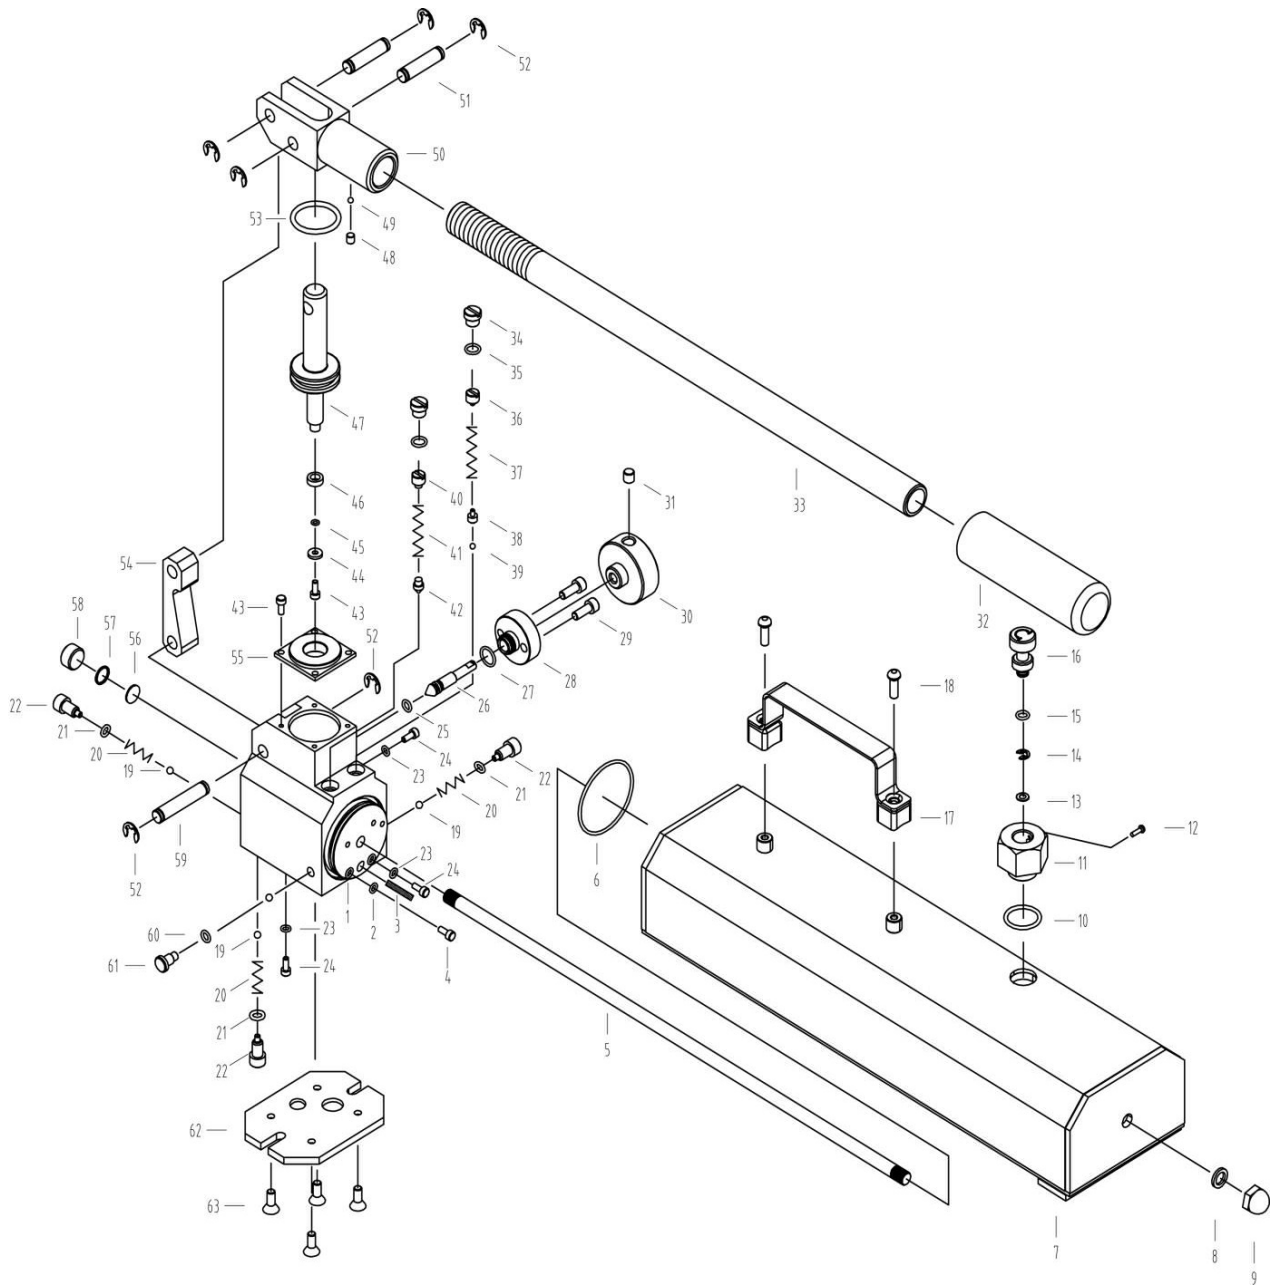

HPS140 HAND PUMP SINGLE ACTING , TWO SPEED

PROD NO. 033102
MOD NO. HPS140

**HPS140 HAND PUMP SINGLE
ACTING , TWO SPEED**PROD NO. 033102
MOD NO. HPS140

REF	Part Number	Description	REQ	REF	Part Number	Description	REQ
1	PEP-HPS140-01	Valve Block	1	33	PEP-HPS140-33	Handle	1
2*	PEP-HPS140-02	Copper Washer	1	34	PEP-HPS140-34	Screw	2
3	PEP-HPS140-03	Filter	1	35*	PEP-HPS140-35	O-ring	2
4	PEP-HPS140-04	Bolt	1	36	PEP-HPS140-36	Screw	1
5	PEP-HPS140-05	Stem	1	37	PEP-HPS140-37	Spring	1
6*	PEP-HPS140-06	O-ring	1	38	PEP-HPS140-38	Ball Seat	1
7	PEP-HPS140-07	Oil Reserve	1	39	PEP-HPS140-39	Steel Ball	1
8*	PEP-HPS140-08	Gasket	1	40	PEP-HPS140-40	Screw	1
9	PEP-HPS140-09	Nut	1	41	PEP-HPS140-41	Spring	1
10*	PEP-HPS140-10	O-ring	1	42	PEP-HPS140-42	Cone Valve	1
11	PEP-HPS140-11	Oil Plug	1	43	PEP-HPS140-43	Bolt	5
12	PEP-HPS140-12	Bolt	1	44	PEP-HPS140-44	Washer	1
13	PEP-HPS140-13	Filter	1	45*	PEP-HPS140-45	O-ring	1
14	PEP-HPS140-14	Snap Ring	1	46*	PEP-HPS140-46	Gasket	1
15*	PEP-HPS140-15	O-ring	1	47	PEP-HPS140-47	Pump Cylinder	1
16	PEP-HPS140-16	Air Plug	1	48	PEP-HPS140-48	Bolt	1
17	PEP-HS1S40-17	Handle	1	49	PEP-HPS140-49	Nylon Ball	1
18	PEP-HPS140-18	Bolt	2	50	PEP-HPS140-50	Socket	1
19	PEP-HPS140-19	Steel Ball	4	51	PEP-HPS140-51	Pin	2
20	PEP-HPS140-20	Spring	3	52	PEP-HPS140-52	Snap Ring	6
21*	PEP-HPS140-21	Copper Washer	3	53*	PEP-HPS140-53	O-ring	1
22	PEP-HPS140-22	Screw	3	54	PEP-HPS140-54	Link Rod	1
23*	PEP-HPS140-23	Copper Washer	3	55	PEP-HPS140-55	Cover	1
24	PEP-HPS140-24	Bolt	3	56	PEP-HPS140-56	Filter	1
25*	PEP-HPS140-25	O-ring	1	57	PEP-HPS140-57	Snap Ring	1
26	PEP-HPS140-26	Release Rod	1	58	PEP-HPS140-58	End Cap	1
27*	PEP-HPS140-27	O-ring	1	59	PEP-HPS140-59	Pin.	1
28	PEP-HPS140-28	Release Seat	1	60*	PEP-HPS140-60	Copper Washer	1
29	PEP-HPS140-29	Bolt	2	61	PEP-HPS140-61	Screw	1
30	PEP-HPS140-30	Knob	1	62	PEP-HPS140-62	Cover	1
31	PEP-HPS140-31	Bolt	1	63	PEP-HPS140-63	Bolt	4
32	PEP-HPS140-32	Handle Sleeve	1				

* Items included in Repair Kit, Repair Kit order number: PEP-HPS140-RK