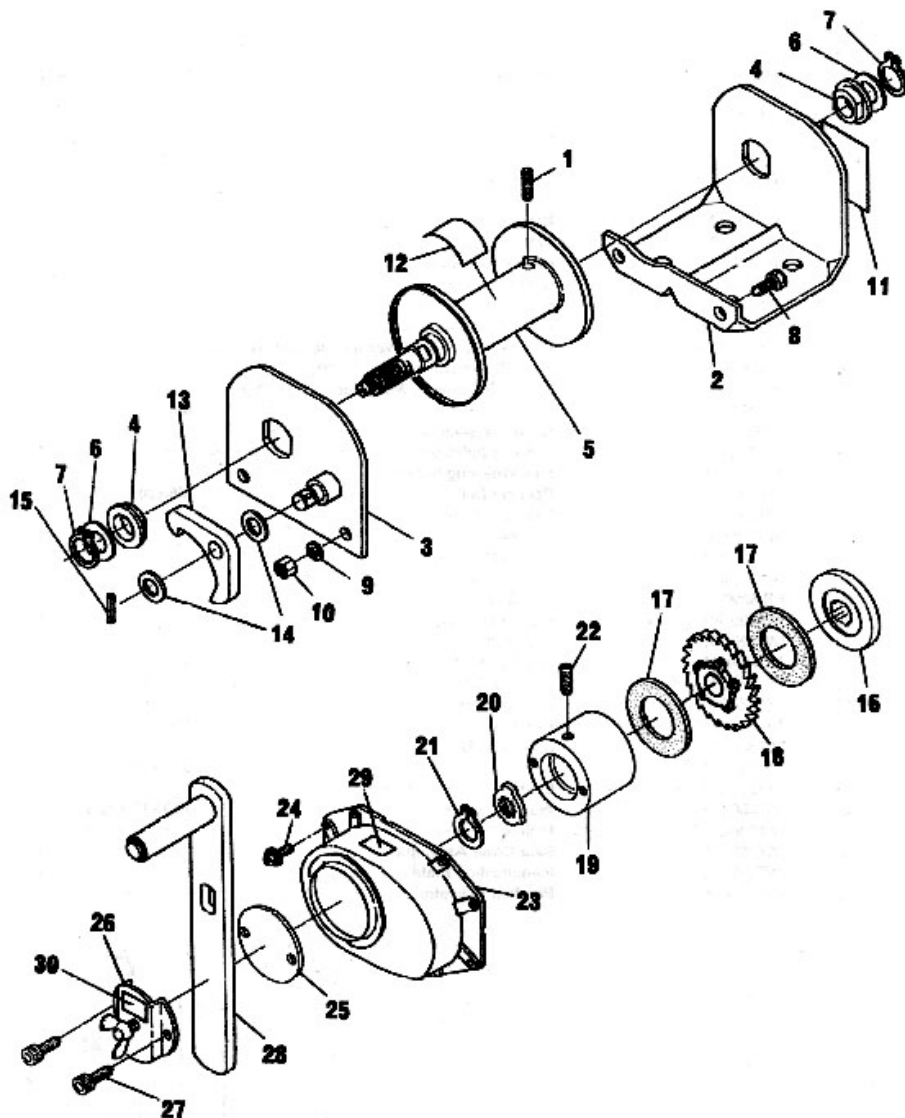

# JET INDUSTRIAL WINCHES PRODUCT # 113261

REF	PART	DESCRIPTION	REQ	REF	PART	DESCRIPTION	REQ
1	PFS-IWF100101	RETAINER BOLT M8X25	1	16	PFS-IWF100122	DISC HUB (2)	2
2	PFS-IWF100102	CASING A ASSY	1	17	PFS-IWF100123	BRAKE DISC (2)	2
3	PFS-IWF100103	CASING B ASSY	1	18	PFS-IWF100124	RATCHET DISC ASSY	1
4	PFS-IWF100104	BUSHING (2)	2	19	PFS-IWF100125	RATCHET	1
5	PFS-IWF100105	DRUM ASSY	1	20	PFS-IWF100126	RATCHET STOPPER	1
6	PFS-IWF100106	THRUST WASHER (2)	2	21	PFS-IWF100127	CLAMP	1
7	PFS-IWF100107	CLAMP (2)	2	22	PFS-IWF100128	BALL PLUNGER	1
8	PFS-TS1490031	HEX CAP BOLT M8X20 (2)	2	23	PFS-IWF100129	BRAKE COVER ASSY	1
9	PFS-155108	LOCK WASHER M8 (2)	2	24	PFS-IWF100130	P/H/D/SCR W/WAS(M4X10)(8)	8
10	PFS-1540061	HEX NUT M8 (2)	2	25	PFS-IWF100131	BRAKE COVER LID	1
11	PFS-IWF100135	IDENTIFICATION PLATE	1	26	PFS-IWF100132	HANDLE RETAINER BOLT	1
12	PFS-IWF100136	ROTATION INDICATOR	1	27	PFS-IWF100133	BOLT M6X18 (2)	2
13	PFS-IWF100118	BRAKE PAWL	1	28	PFS-IWF100134	HANDLE ASSY	1
14	PFS-IWF100119	WASHER (2)	2	29	PFS-IWF100137	WINDING INDICATOR	1
15	PFS-IWF100120	SPRING PIN 4X25	1	30	PFS-IWF100138	FREE WHEELING LABEL	1