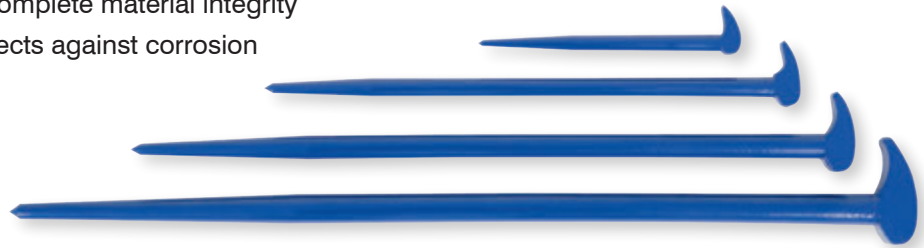

HAND TOOLS.

4 Piece Rolling Head Pry Bar Set

859211 / JRPB-4S

- Rounded head acts as a fulcrum to provide extra leverage
- Tapered point and round stock ideal for aligning parts through bolt holes
- Heat treated Chrome Vanadium steel for professional use
- Magnetic particle tested to ensure complete material integrity
- Electrostatic powder coat paint protects against corrosion
- Includes: **6, 12, 16, 20"**

Rolling Head Pry Bars - Open Stock

PROD. NO.	Length	Contained in Set
859212	6"	859211
859213	12"	859211
859214	16"	859211
859215	20"	859211

BRANCHES:

Vancouver

49 Schooner Street
Coquitlam, BC V3K 0B3
Tel: (604) 523-TOOL (8665)
Toll Free: 1-800-472-7685
Fax: (604) 526-JET1 (5381)
Toll Free: 1-800-663-7742