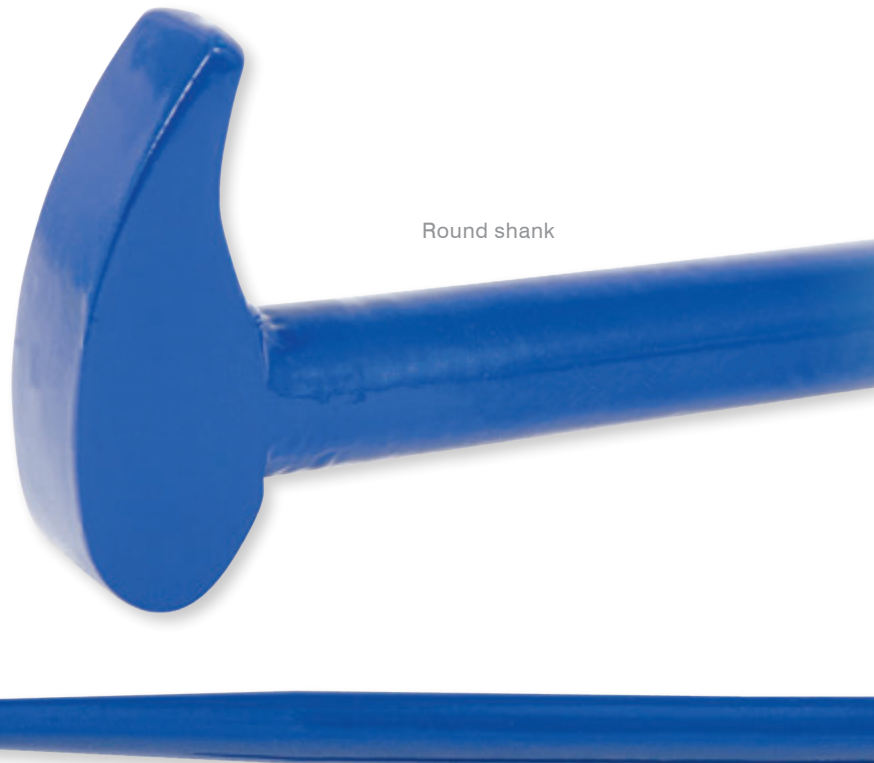

HAND TOOLS.

4 Piece Rolling Head Pry Bar Set

859211 / JRPB-4S

- Rounded head acts as a fulcrum to provide extra leverage
- Tapered point and round stock ideal for aligning parts through bolt holes
- Heat treated Chrome Vanadium steel for professional use
- Magnetic particle tested to ensure complete material integrity
- Electrostatic powder coat paint protects against corrosion
- Includes: **6, 12, 16, 20"**

Rolling Head Pry Bars - Open Stock

PROD. NO.	Length	Contained in Set
859212	6"	859211
859213	12"	859211
859214	16"	859211
859215	20"	859211

BRANCHES:

Vancouver

49 Schooner Street
Coquitlam, BC V3K 0B3
Tel: (604) 523-TOOL (8665)
Toll Free: 1-800-472-7685
Fax: (604) 526-JET1 (5381)
Toll Free: 1-800-663-7742