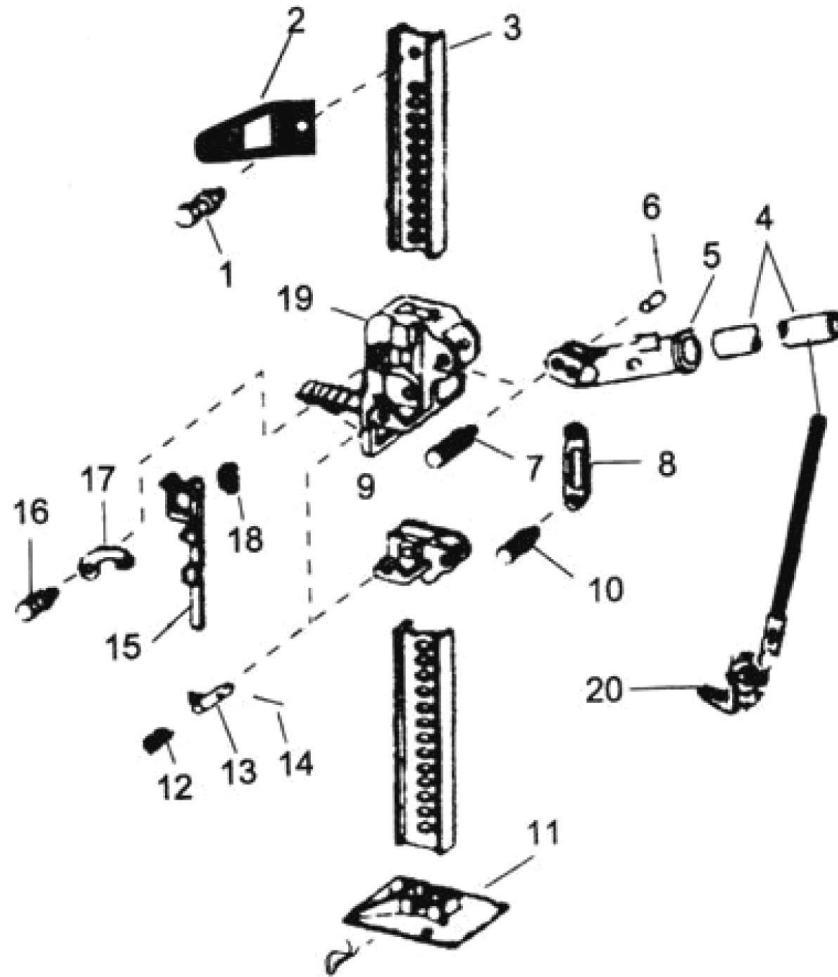

FJ48-48" FARM JACK PRODUCT # 024837

REF	PART NUMBER	DESCRIPTION	REQ	REF	PART NUMBER	DESCRIPTION	REQ
1	PCN-024837-01	Top Clamp-clevis Bolt	1	11	PCN-024837-11	Base	1
2	PCN-024837-02	Top Clamp-clevis	1	12	PCN-024837-12	Climbing Pin Spring	2
3	PCN-024837-03	Steel Standard Bar	1	13	PCN-024837-PIN	Climbing Pin	2
4	PCN-024837-04	Steel Handle with Cotter Pin	1	14	PCN-024837-PIH	Cross Pin (2 required)	2
5	PCN-024837-05	Handle Socket	1	15	PCN-024837-LEVER	Reversing Switch Cam Bar	1
6	PCN-024837-06	Pin	1	16	PCN-024837-16	Cap Screw w/washer	1
7	PCN-024837-07	Flat pin	1	17	PCN-024837-LEVER	Reversing Latch	1
8	PCN-024837-08	Connecting Rod	1	18	PCN-024837-18	Reversing Switch Spring	1
9	PCN-024837-09	Small Runner	1	19	PCN-024837-19	Large Runner	1
10	PCN-024837-10	Flat pin	1	20	PCN-024837-20	Running Gear	1