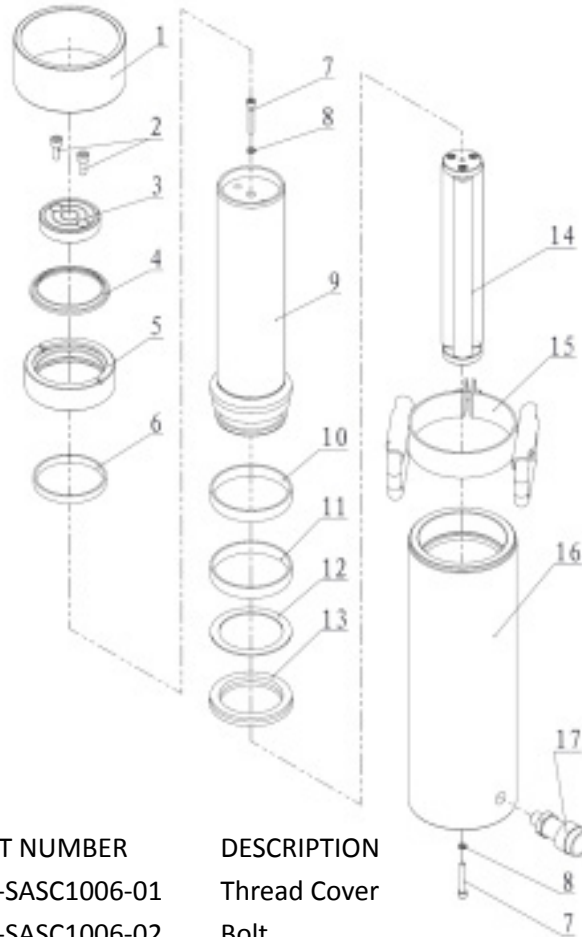

SACS1006 100T SINGLE ACTING CYL

PROD NO. 033060
MOD NO. SACS1006

REF	PART NUMBER	DESCRIPTION	REQ
1	PEP-SASC1006-01	Thread Cover	1
2	PEP-SASC1006-02	Bolt	2
3	PEP-SASC1006-03	Saddle	1
4*	PEP-SASC1006-04	Wiper Ring	1
5	PEP-SASC1006-05	Stop Ring	1
6	PEP-SASC1006-06	Anti-wear Ring	1
7	PEP-SASC1006-07	Bolt	2
8*	PEP-SASC1006-08	Copper Washer	2
9	PEP-SASC1006-09	Piston	1
10	PEP-SASC1006-10	Anti-wear Ring	1
11	PEP-SASC1006-11	Anti-wear Ring	1
12*	PEP-SASC1006-12	Gasket	2
13*	PEP-SASC1006-13	Y-ring	1
14	PEP-SASC1006-14	Return Spring Assembly	1
15	PEP-SASC1006-15	Handle	1
16	PEP-SASC1006-16	Cylinder Body	1
17	PEP-SASC1006-17	Coupler	1

*Items included in Repair Kit, Repair kit order number: PEP-SASC1006-RK