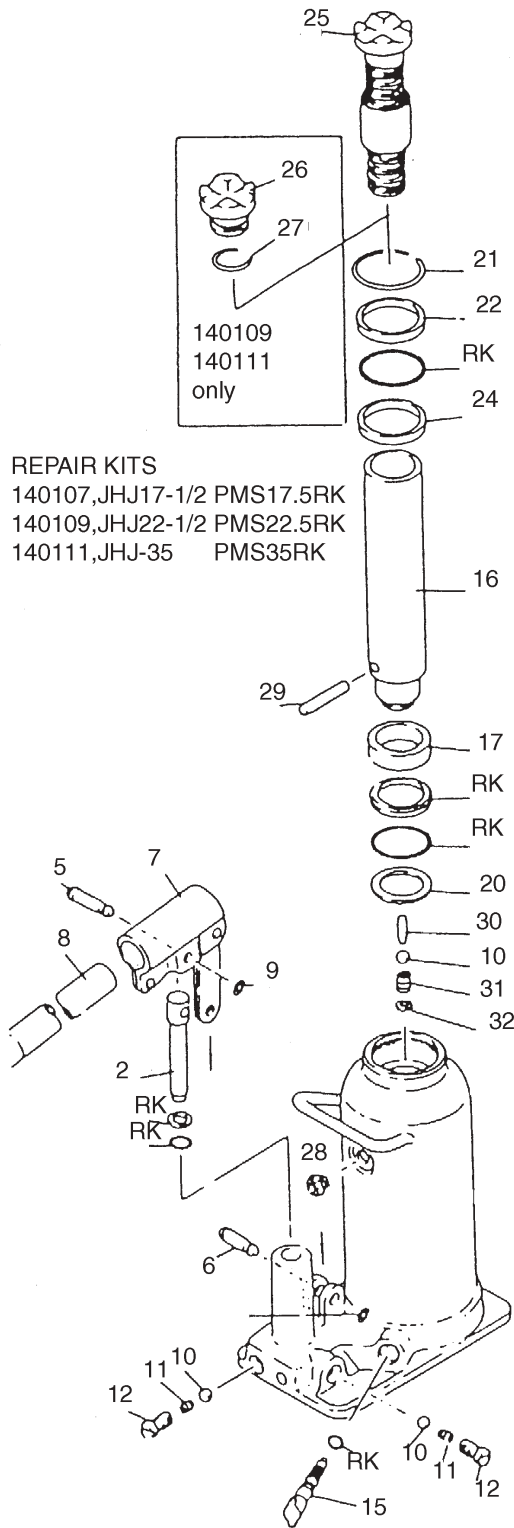

JET INDUSTRIAL BOTTLE JACK PRODUCT # 140107,09,11

REPAIR KITS

140107, JHJ17-1/2 PMS17.5RK

140109, JHJ22-1/2 PMS22.5RK

140111, JHJ-35 PMS35RK

REF	DESCRIPTION	JHJ17-1/2	JHJ22-1/2	JHJ35	REQ
2	PUMP PLUNGER	PMS8.02	PMS22.52	PMS22.52	1
3	PUMP BU RING *	RK	RK	RK	1
4	PUMP PACKING *	RK	RK	RK	1
5	PUMP PLNGR PIN	PMS5.05	PMS22.55	PMS355	1
6	PUMP STAY PIN	PMS5.06	PMS22.56	PMS356	1
7	HNDL. SKT. ASSY	PMS5.07	PMS22.57	PMS357	1
8	HANDLE	PMS17.58	PMS22.58	PMS358	1
9	PIN STOPPER RING	PMS1.59	PMS1.59	PMS1.59	1
10	VALVE BALL	PMS1.510	PMS1.510	PMS1.510	2
11	VALVE SPRING	PMS5.011	PMS5.011	PMS5.011	3
12	VALVE PLUG	PMS5.012	PMS5.012	PMS5.012	2
13	BALL STOP RING	PMS1.513	PMS1.513	PMS1.513	2
14	RELEASE PKNG *	RK	RK	RK	1
15	RELEASE ASSY.	PMS1.515	PMS1.515	PMS1.515	1
16	RAM	PMS17.516	PMS22.516	PMS3516	1
17	RAM PKG. SEAT	PMS17.517	PMS22.517	PMS3517	1
18	RAM G.U. RING *	RK	RK	RK	1
19	RAM PACKING	RK	RK	RK	1
20	RAM PKG. STOP	PMS17.520	PMS22.520	PMS3520	1
21	SNAP RING	PMS17.521	PMS22.521	PMS3521	1
22	STUFFING RING	PMS17.522	PMS22.522	PMS3522	1
23	CYLINDER PKG	RK	RK	RK	1
24	STOP RING	PMS17.524	PMS22.524	PMS3524	1
25	ADJ. SCREN ASSY.	PMS17.525			1
26	SUPPORT PLATE		PMS22.526	PMS3526	1
27	SNAP RING	PMS17.527	PMS22.527	PMS3527	1
28	OIL PLUG	PMS1.528	PMS1.528	PMS1.528	1
29	HORIZ. PIN	PMS17.529	PMS17.529	PMS17.529	1
30	VERT. PIN(INNER)	PMS17.530	PMS17.530	PMS17.530	1
31	RAM SPR. (OUTER)	PMS17.531	PMS17.531	PMS17.531	1
32	SPR. STOP PIN	PMS17.532	PMS17.532	PMS17.532	1
38	REPAIR KIT	PMS17.5RK	PMS22.5RK	PMS35RK	*