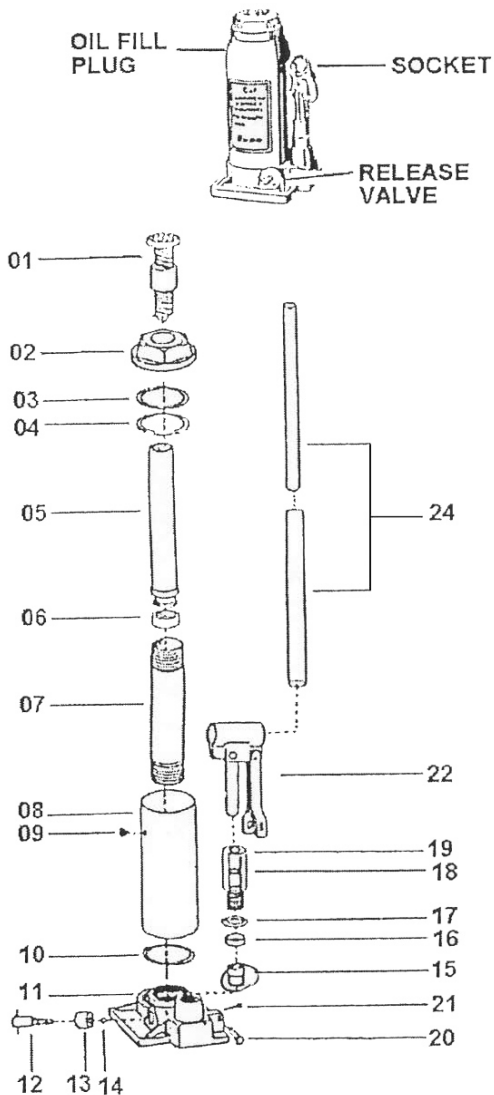

322A 20 TON HYD BOTTLE JACK

PROD NO. 030111
MOD NO. 322A

Parts List

REF	PART NUMBER	DESCRIPTION	REQ
1	PCN-322AP01	EXTENSION SCREW	1
2	PCN-320AP02	CAP	1
3	PCN-320AP03	O RING	1
4	PCN-320AP04	TOP SEALING GASKET	1
5	PCN-322AP05	RAM	1
6	PCN-320AP06	RAM RUBBER CUP	1
7	PCN-322AP07	CYLINDER	1
8	PCN-322AP08	HOUSING	1
9	PCN-320AP09	OIL FILLER PLUG	1
10	PCN-320AP10	LOWER SEALING GASKET	1
11	PCN-320AP11	BASE	1
12	PCN-320AP12	RELEASE SCREW	1
13	PCN-320AP13	RUBBER SLEEVE	1
14	PCN-320AP14	STEEL BALL 5.98 MM	1
16	PCN-320AP16	CYLINDER SEAL	1
17	PCN-320AP17	PUMP WASHER	1
18	PCN-320AP18	PUMP O RING-BACKUP RING	1
19	PCN-312AP19	PUMP CYLINDER	1
20	PCN-320AP20	PIN	1
21	PCN-320AP21	COTTER PIN	1
22	PCN-320AP22	PISTON & FULCRUM ASSY	1
24	PCN-320AP24	COMPLETE HANDLE (23 & 24)	1
NS	PCN-320APRK	REPAIR KIT MODEL 320A	1
NS	PCN-320APSPC	SPRING CLIP	1